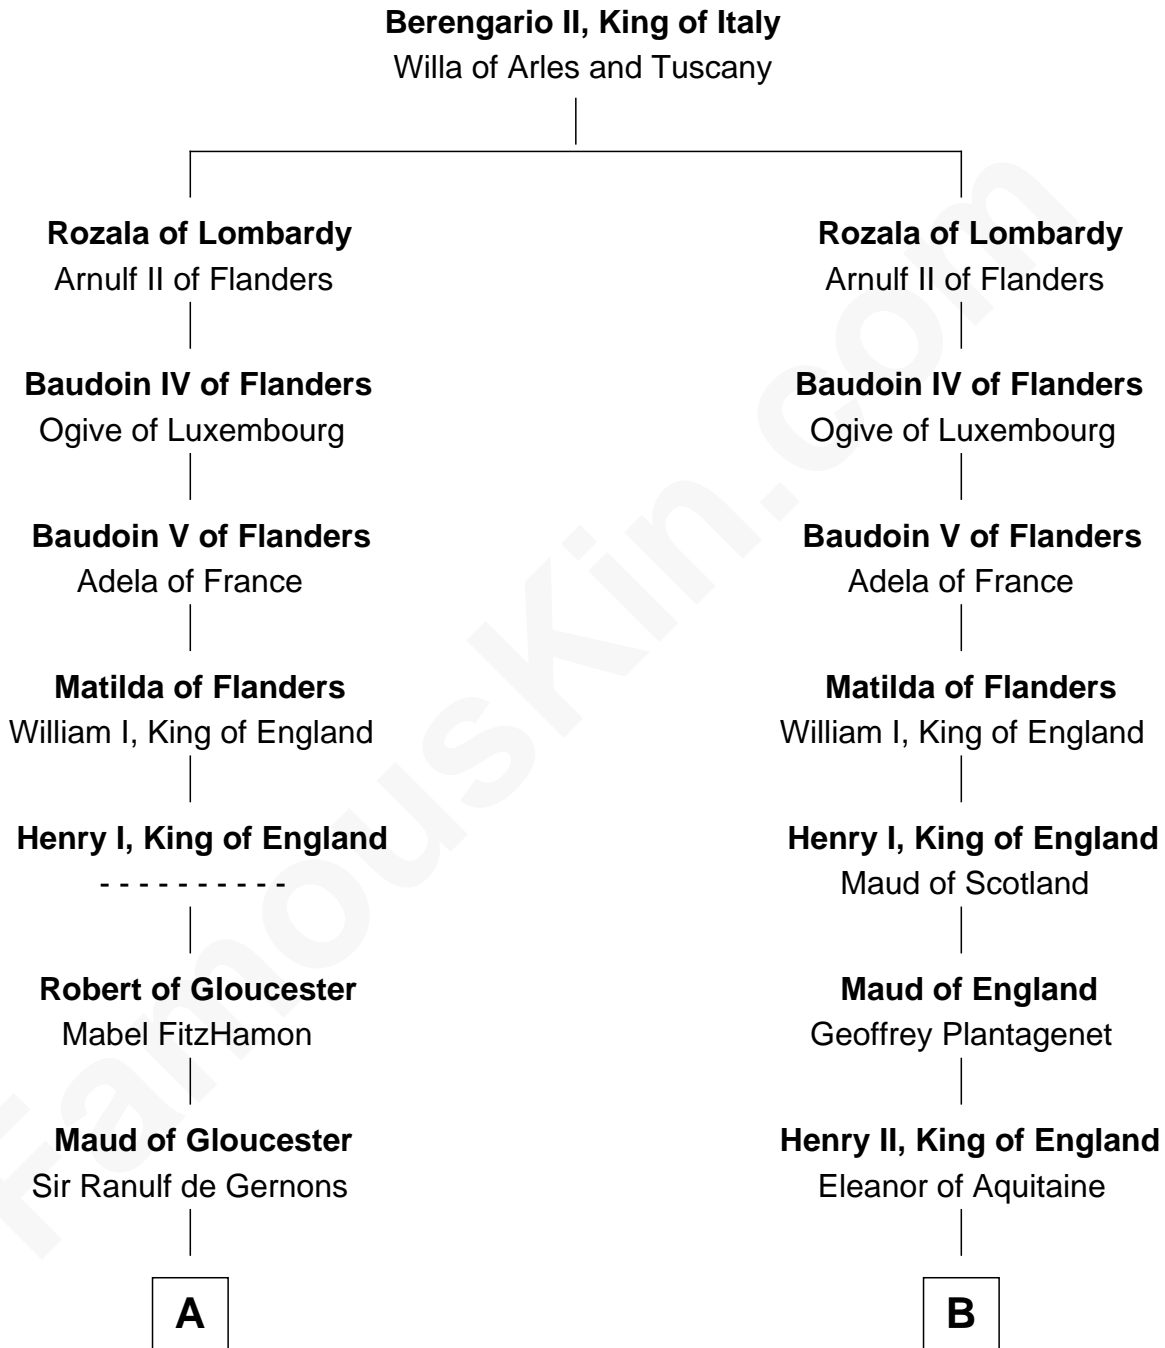

**MAYFLOWER**

# FamousKin.com Relationship Chart of **Richard More**

(c1614 - c1696) *Mayflower* passenger 1620

19th cousin 2 times removed of

**Mary Stuart**  
*Queen of Scots*

**C**

**Richard Cresset**

Joan Wrottesley

**Margaret Cresset**

Thomas More

**Jasper More**

Elizabeth Smalley

**Katherine More**

Col. Samuel More

**Richard More**

*Mayflower passenger 1620*

**D**