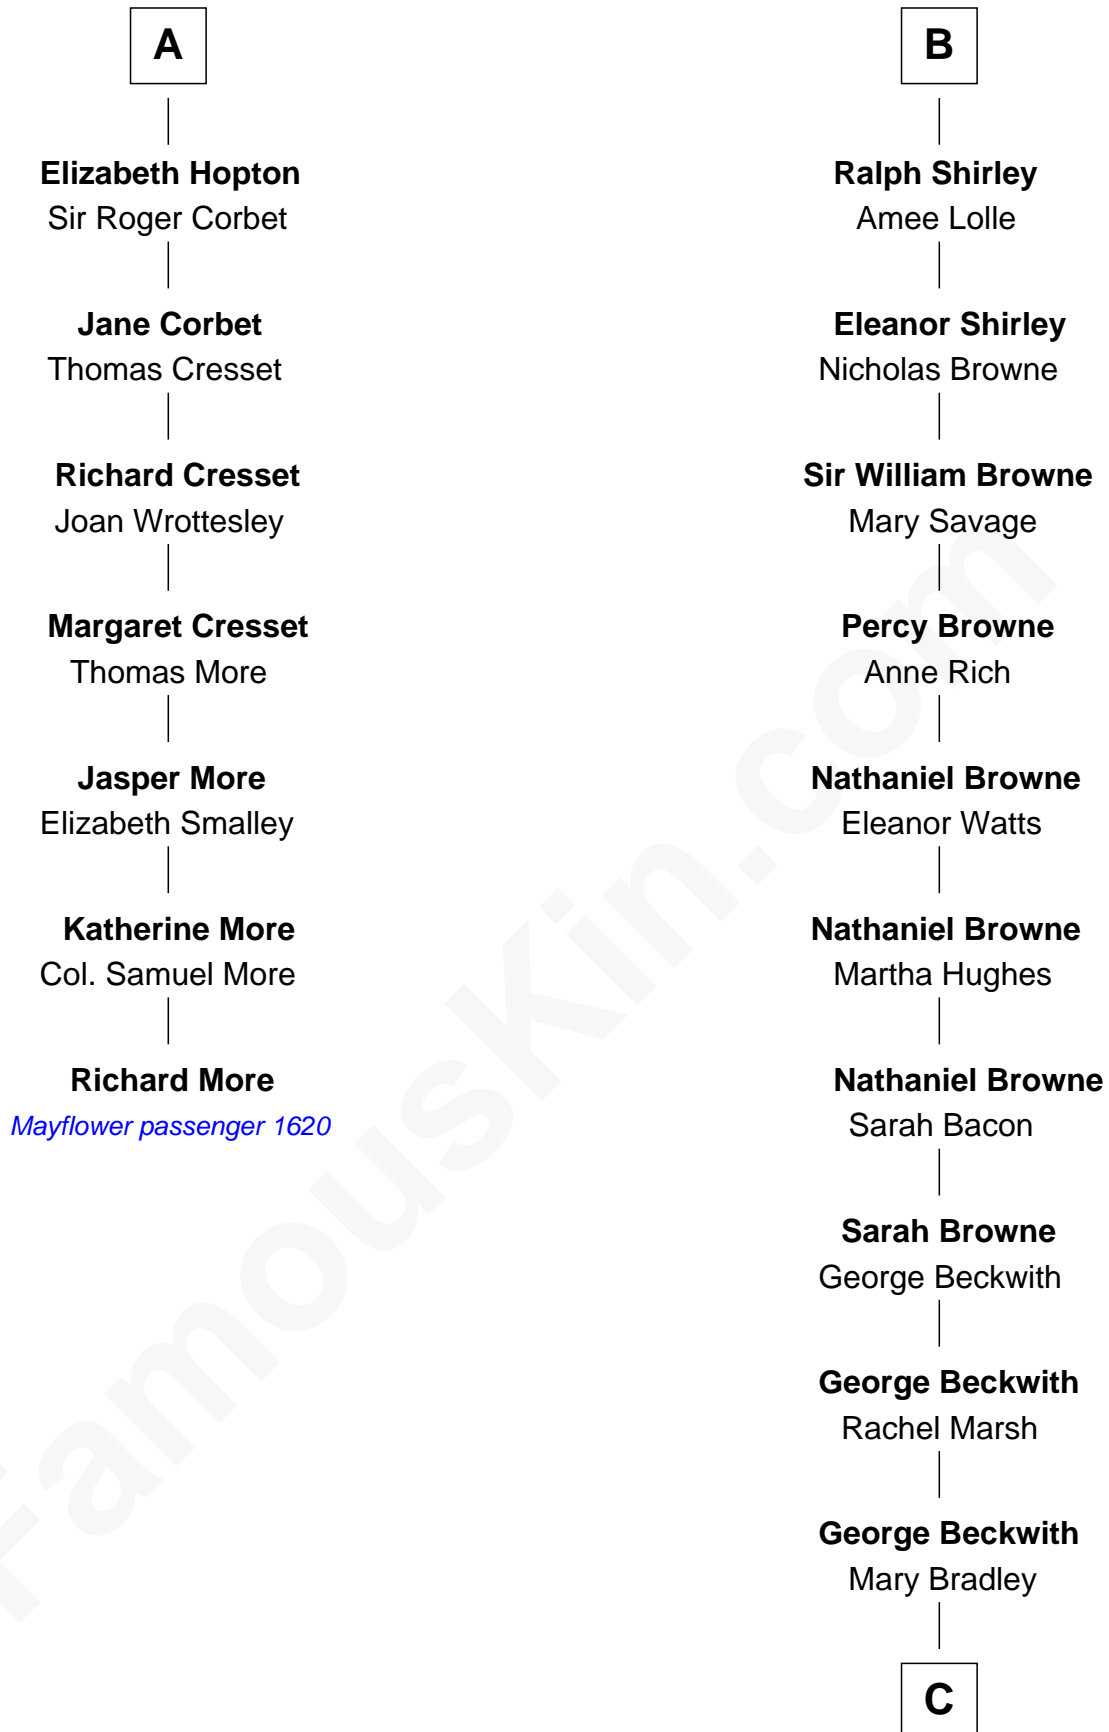

MAYFLOWER

FamousKin.com Relationship Chart of Richard More

(c1614 - c1696) Mayflower passenger 1620

13th cousin 5 times removed of

William Henry Moore

Co-Founder, U.S. Steel and Nabisco

John de Botetourte

Maud FitzThomas

Probable

Maud Botetourt

Reynold Grey

Sir Henry de Grey

Elizabeth Talbot

Richard Grey

Blanche de la Vache

Alice Grey

Thomas de Botetourte

Joan de Somery

John de Botetourte

Joyce la Zouche de Mortimer

Joyce de Botetourte

Sir Baldwin Freville

Sir Baldwin Freville

Maude le Scrope

Margaret Freville

Sir Hugh Willoughby

Eleanor Willoughby

John Shirley

Robert Shirley

B

C

—
Rachael Arvilla Beckwith