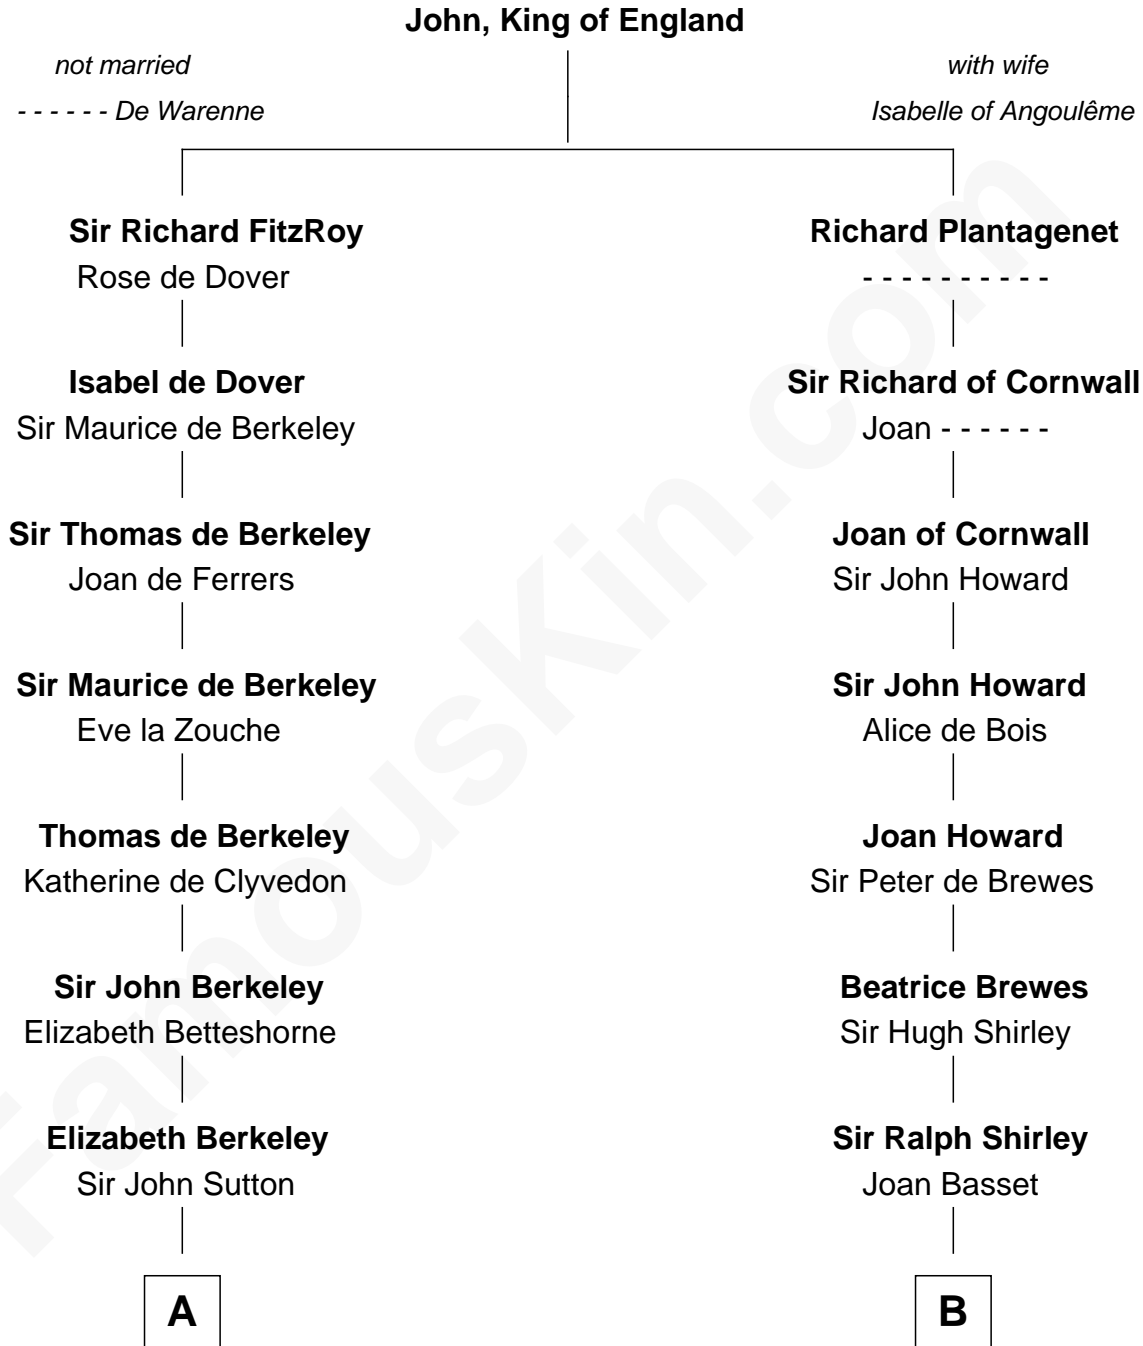

MAYFLOWER

FamousKin.com Relationship Chart of **Richard More**

(c1614 - c1696) Mayflower passenger 1620

13th cousin 8 times removed of

William Henry Moore

Co-Founder, U.S. Steel and Nabisco

C

Sarah Browne
George Beckwith

George Beckwith
Rachel Marsh

George Beckwith
Mary Bradley

Rachael Arvilla Beckwith
Nathaniel Ford Moore

William Henry Moore
Co-Founder, U.S. Steel and Nabisco

FamousKin.com