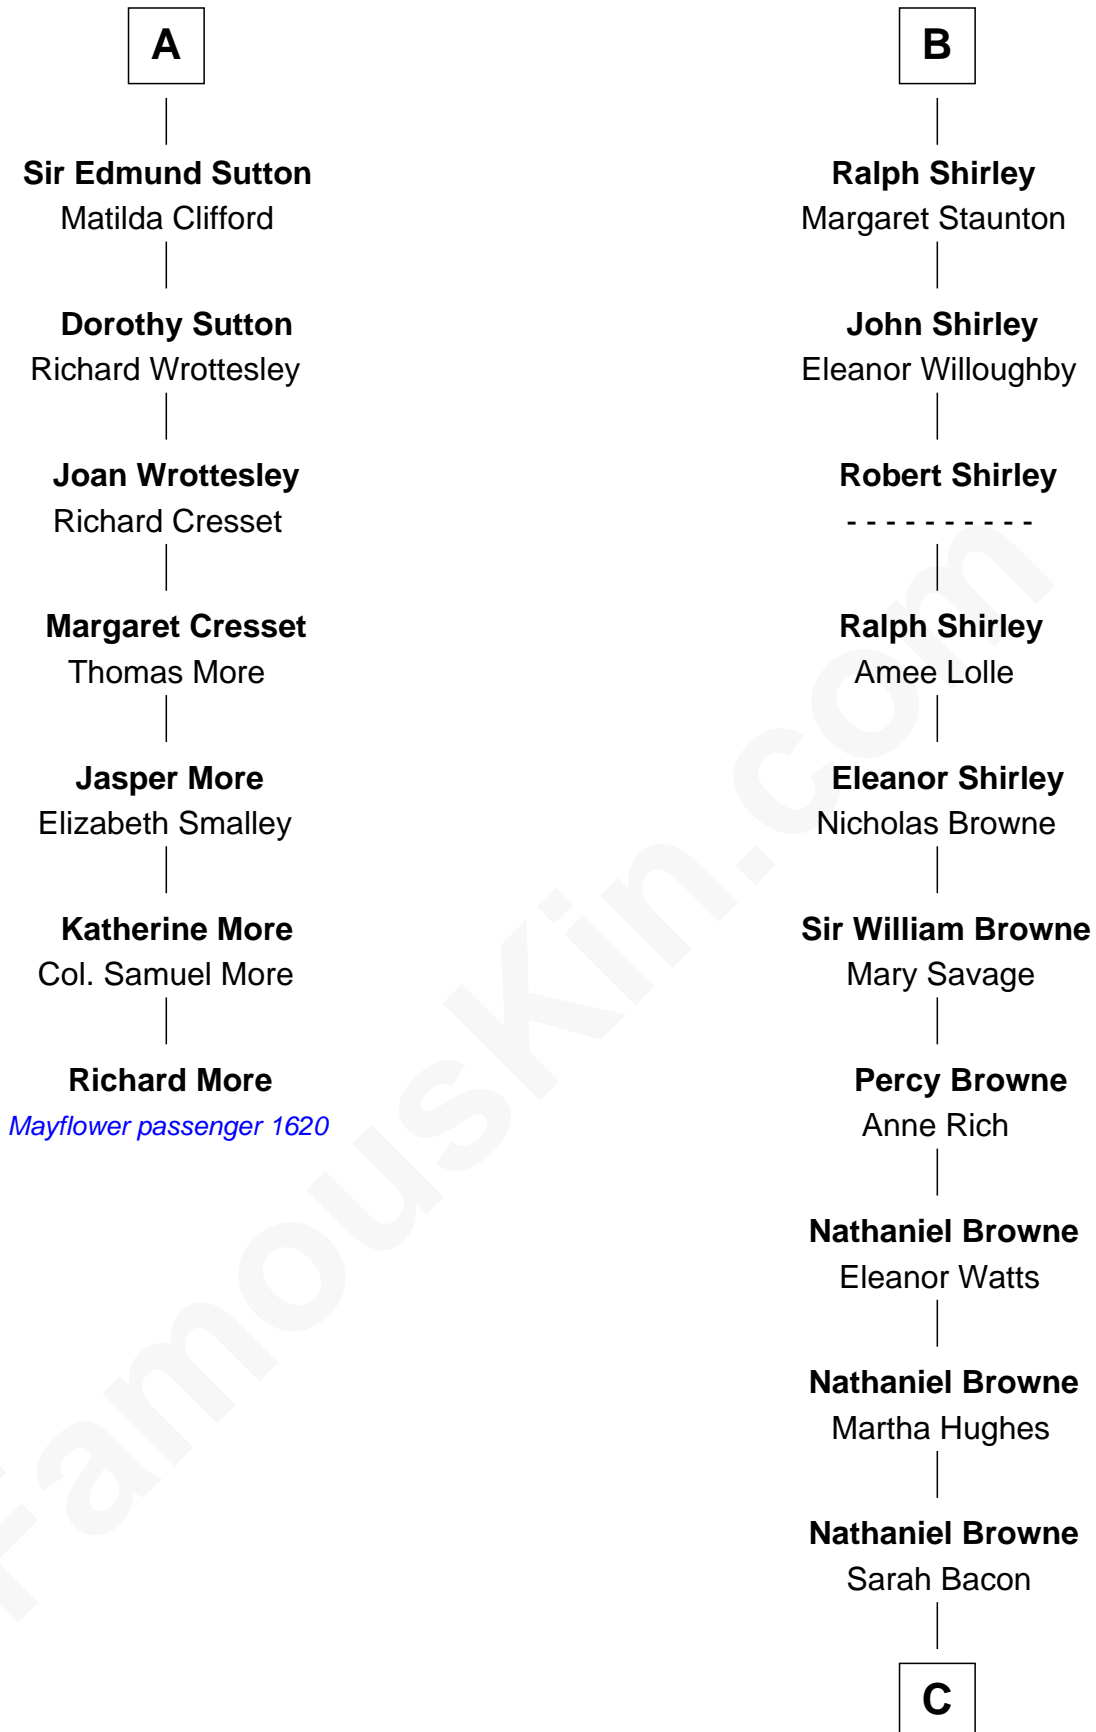

MAYFLOWER

FamousKin.com Relationship Chart of **Richard More**

(c1614 - c1696) Mayflower passenger 1620

13th cousin 8 times removed of

William Henry Moore

Co-Founder, U.S. Steel and Nabisco

C

Sarah Browne
George Beckwith

George Beckwith
Rachel Marsh

George Beckwith
Mary Bradley

Rachael Arvilla Beckwith
Nathaniel Ford Moore

William Henry Moore
Co-Founder, U.S. Steel and Nabisco

FamousKin.com