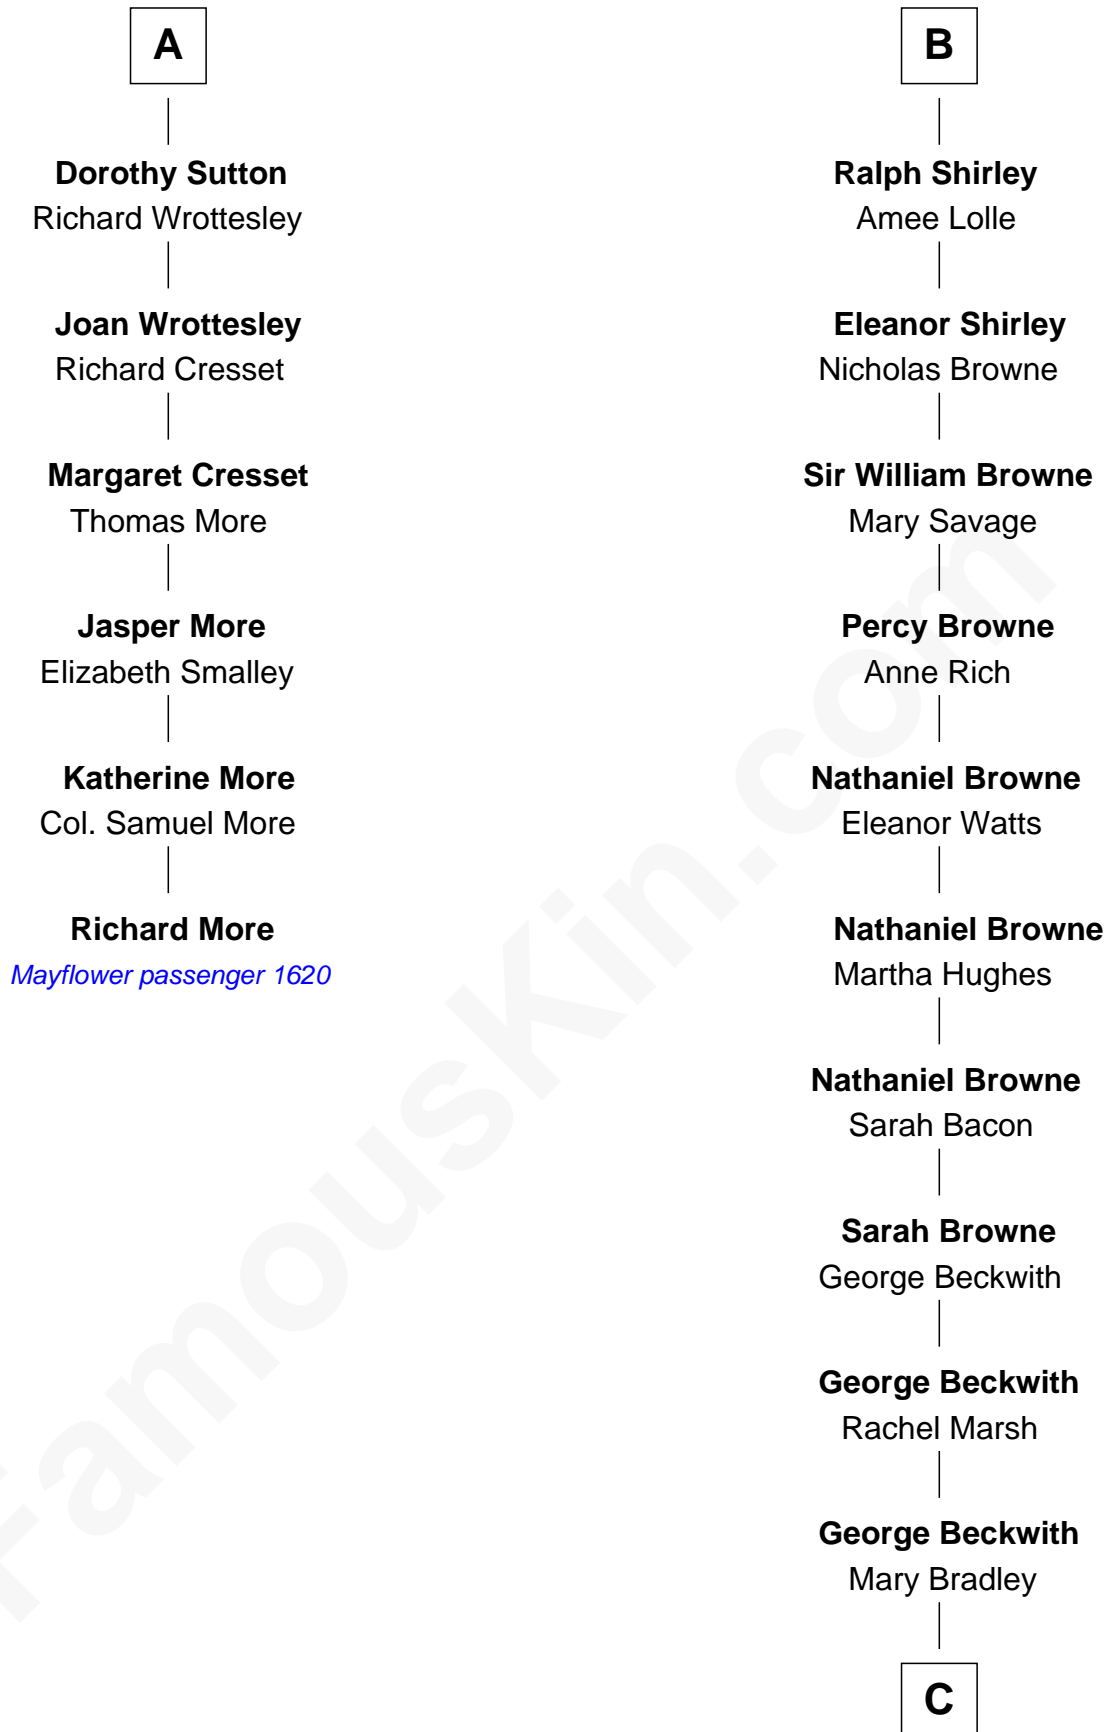

MAYFLOWER

FamousKin.com Relationship Chart of Richard More

(c1614 - c1696) Mayflower passenger 1620

12th cousin 6 times removed of

William Henry Moore

Co-Founder, U.S. Steel and Nabisco

Bartholomew de Badlesmere

Margaret de Clare

Elizabeth de Badlesmere

Sir Edmund Mortimer

Sir Roger de Mortimer

Philippa de Montagu

Edmund Mortimer

Philippa Plantagenet

Elizabeth Mortimer

Margery de Badlesmere

Sir William de Ros

Maud de Roos

John de Welles

Margery de Welles

Stephen le Scrope

Maude le Scrope

Sir Baldwin Freville

Margaret Freville

Sir Hugh Willoughby

Eleanor Willoughby

John Shirley

Robert Shirley

B

C

Rachael Arvilla Beckwith