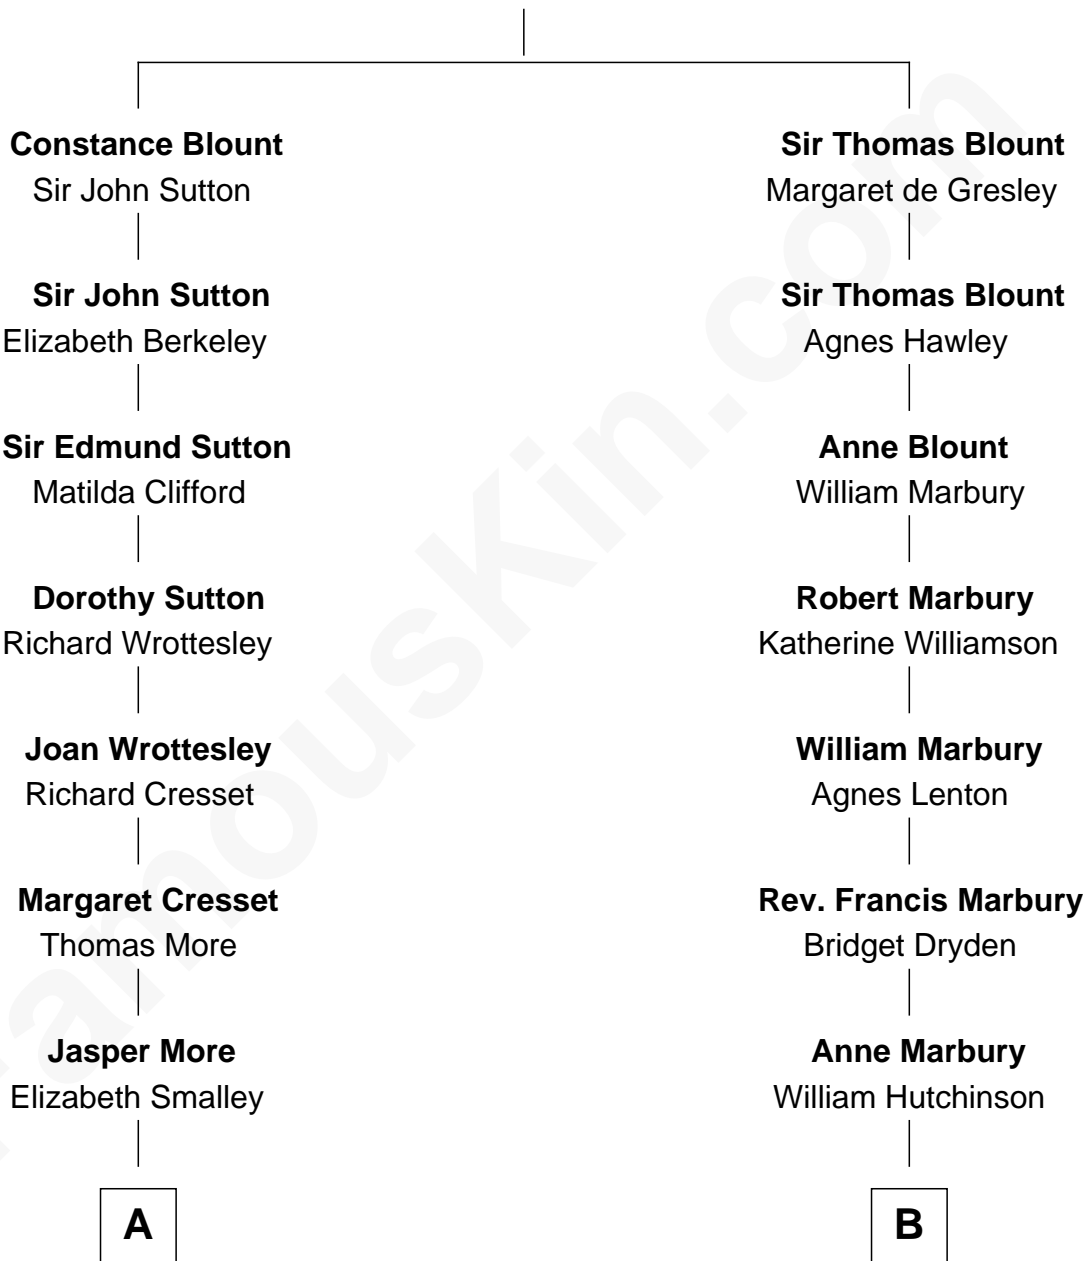

MAYFLOWER

FamousKin.com Relationship Chart of

Richard More

(c1614 - c1696) Mayflower passenger 1620

8th cousin 6 times removed of

Melville Fuller

8th Chief Justice of the U.S. Supreme Court

Sir Walter Blount

Sancha de Ayala

A

Katherine More
Col. Samuel More

Richard More
Mayflower passenger 1620

B

Faith Hutchinson
Thomas Savage

Habijah Savage
Hannah Tyng

Mary Savage
Thomas Weld