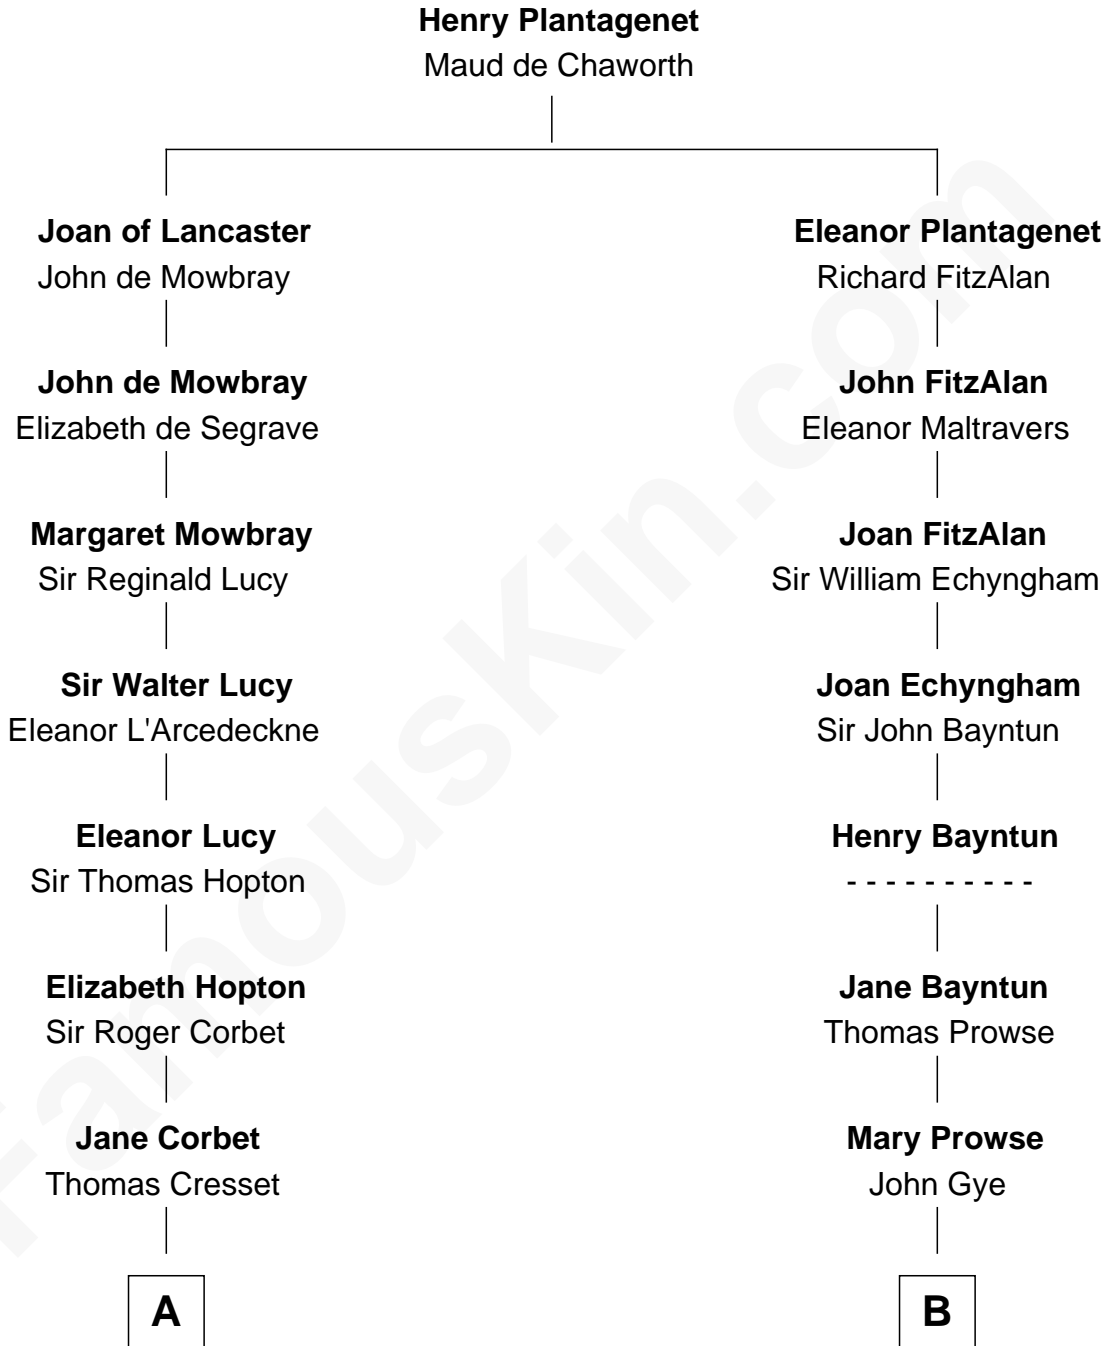

MAYFLOWER

FamousKin.com Relationship Chart of

Richard More

(c1614 - c1696) Mayflower passenger 1620

11th cousin 5 times removed of

Melville Fuller

8th Chief Justice of the U.S. Supreme Court

A

Richard Cresset
Joan Wrottesley

Margaret Cresset
Thomas More

Jasper More
Elizabeth Smalley

Katherine More
Col. Samuel More

Richard More
Mayflower passenger 1620

B

Robert Gye
Grace Dowrish

Mary Gye
Rev. John Maverick

Moses Maverick
Remember Allerton

Elizabeth Maverick
Thomas Skinner

Abigail Skinner
Nathaniel Coney

Samuel Coney
Rebecca Guild

Daniel Coney
Susanna Curtis

Paulina Bass Coney
Nathan Weston

Catherine Martin Weston
Frederick Augustus Fuller