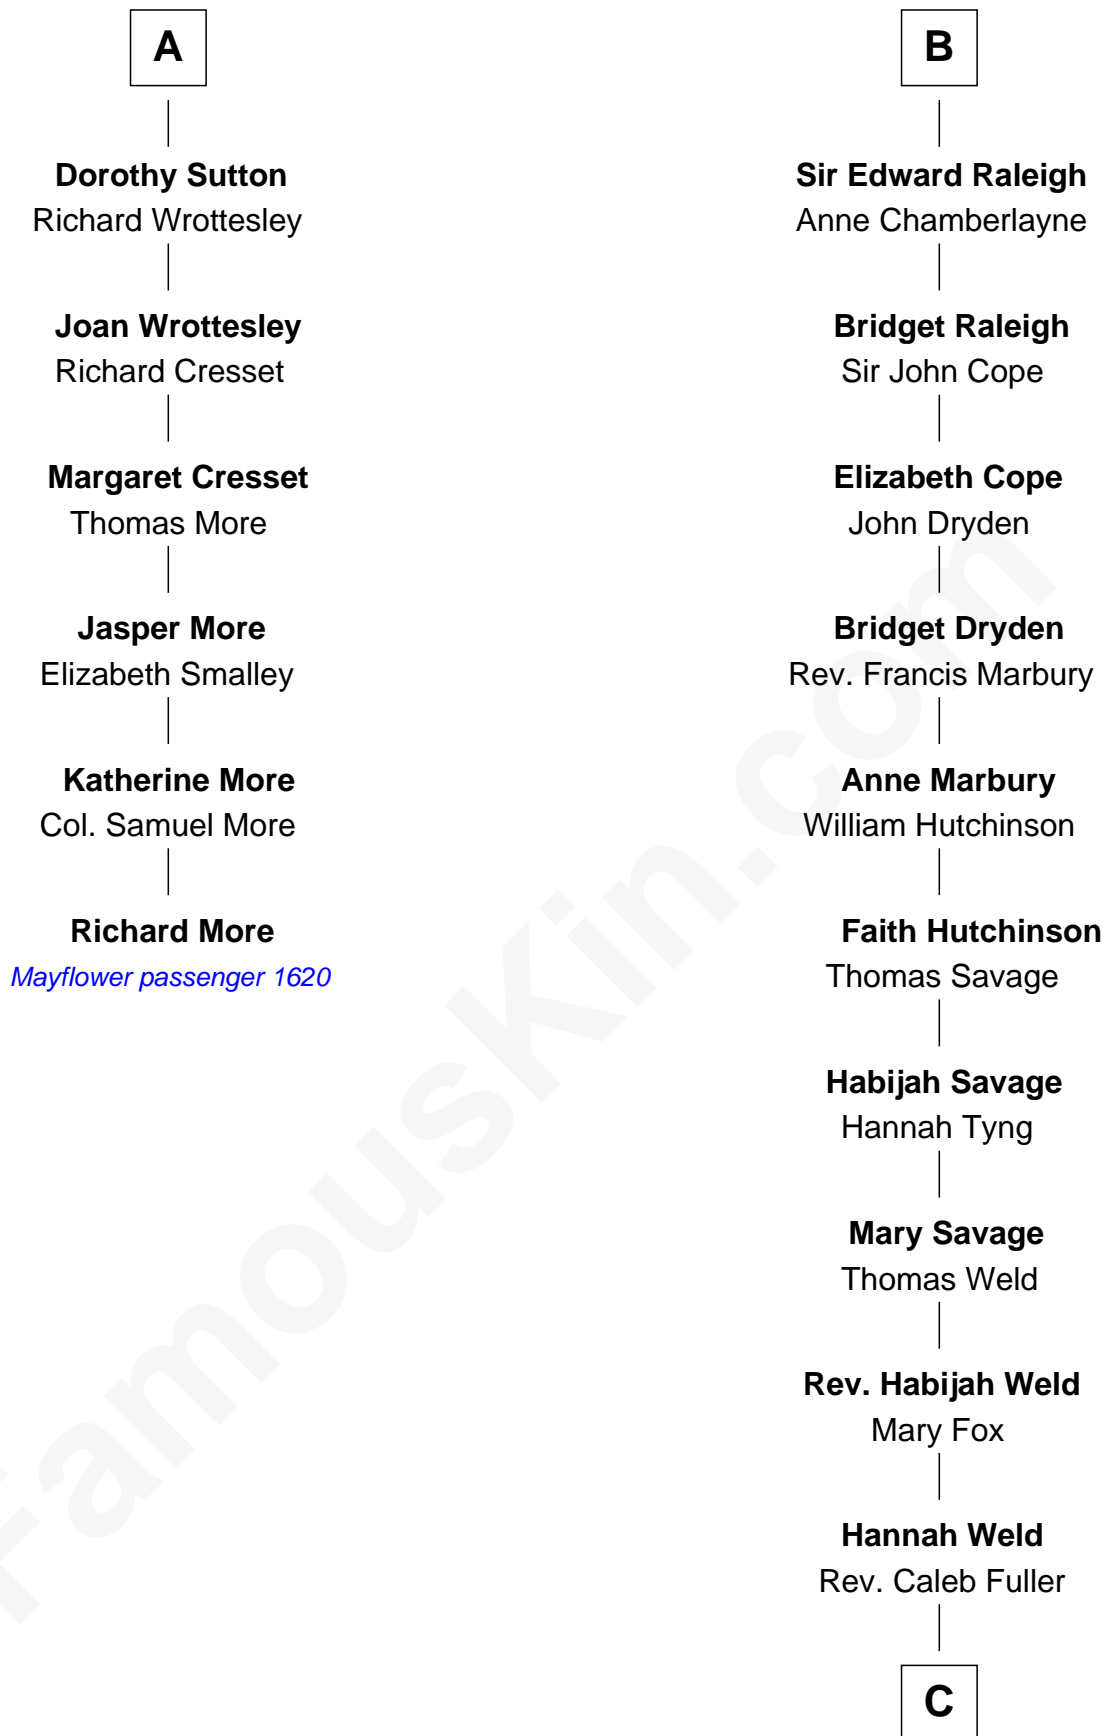

MAYFLOWER

FamousKin.com Relationship Chart of

Richard More

(c1614 - c1696) Mayflower passenger 1620

12th cousin 7 times removed of

Melville Fuller

8th Chief Justice of the U.S. Supreme Court

C

Henry Weld Fuller

Esther Gould

Frederick Augustus Fuller

Catherine Martin Weston

Melville Fuller

8th U.S. Chief Justice

FamousKin.com