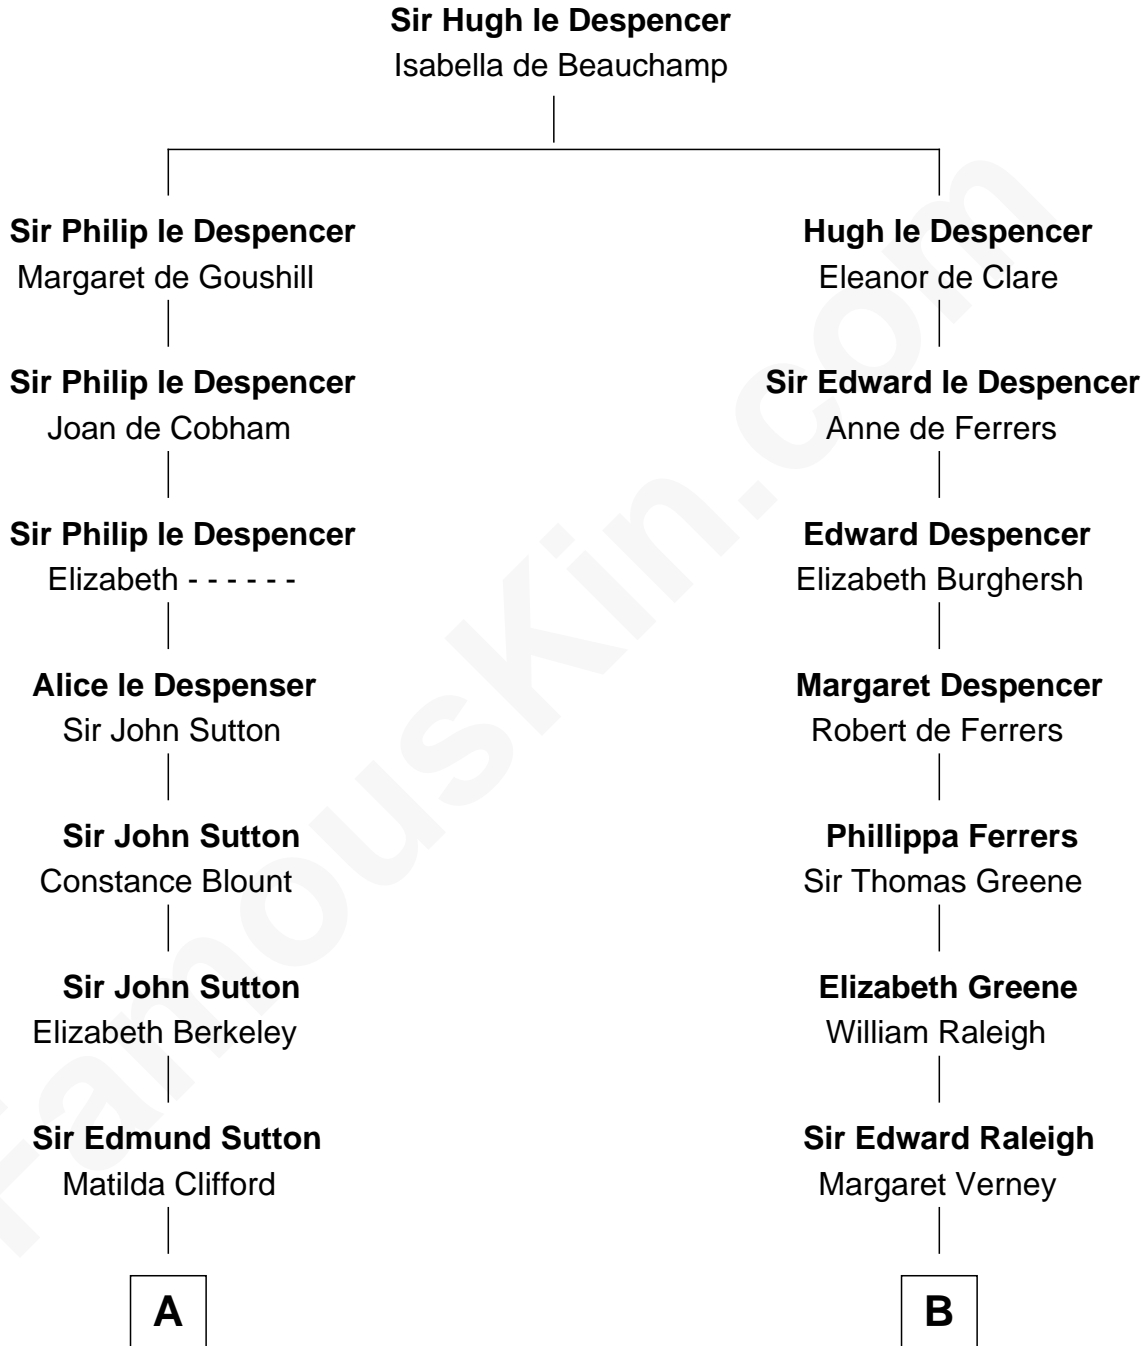

MAYFLOWER

FamousKin.com Relationship Chart of

Richard More

(c1614 - c1696) Mayflower passenger 1620

12th cousin 7 times removed of

Melville Fuller

8th Chief Justice of the U.S. Supreme Court

C

Henry Weld Fuller

Esther Gould

Frederick Augustus Fuller

Catherine Martin Weston

Melville Fuller

8th U.S. Chief Justice

FamousKin.com