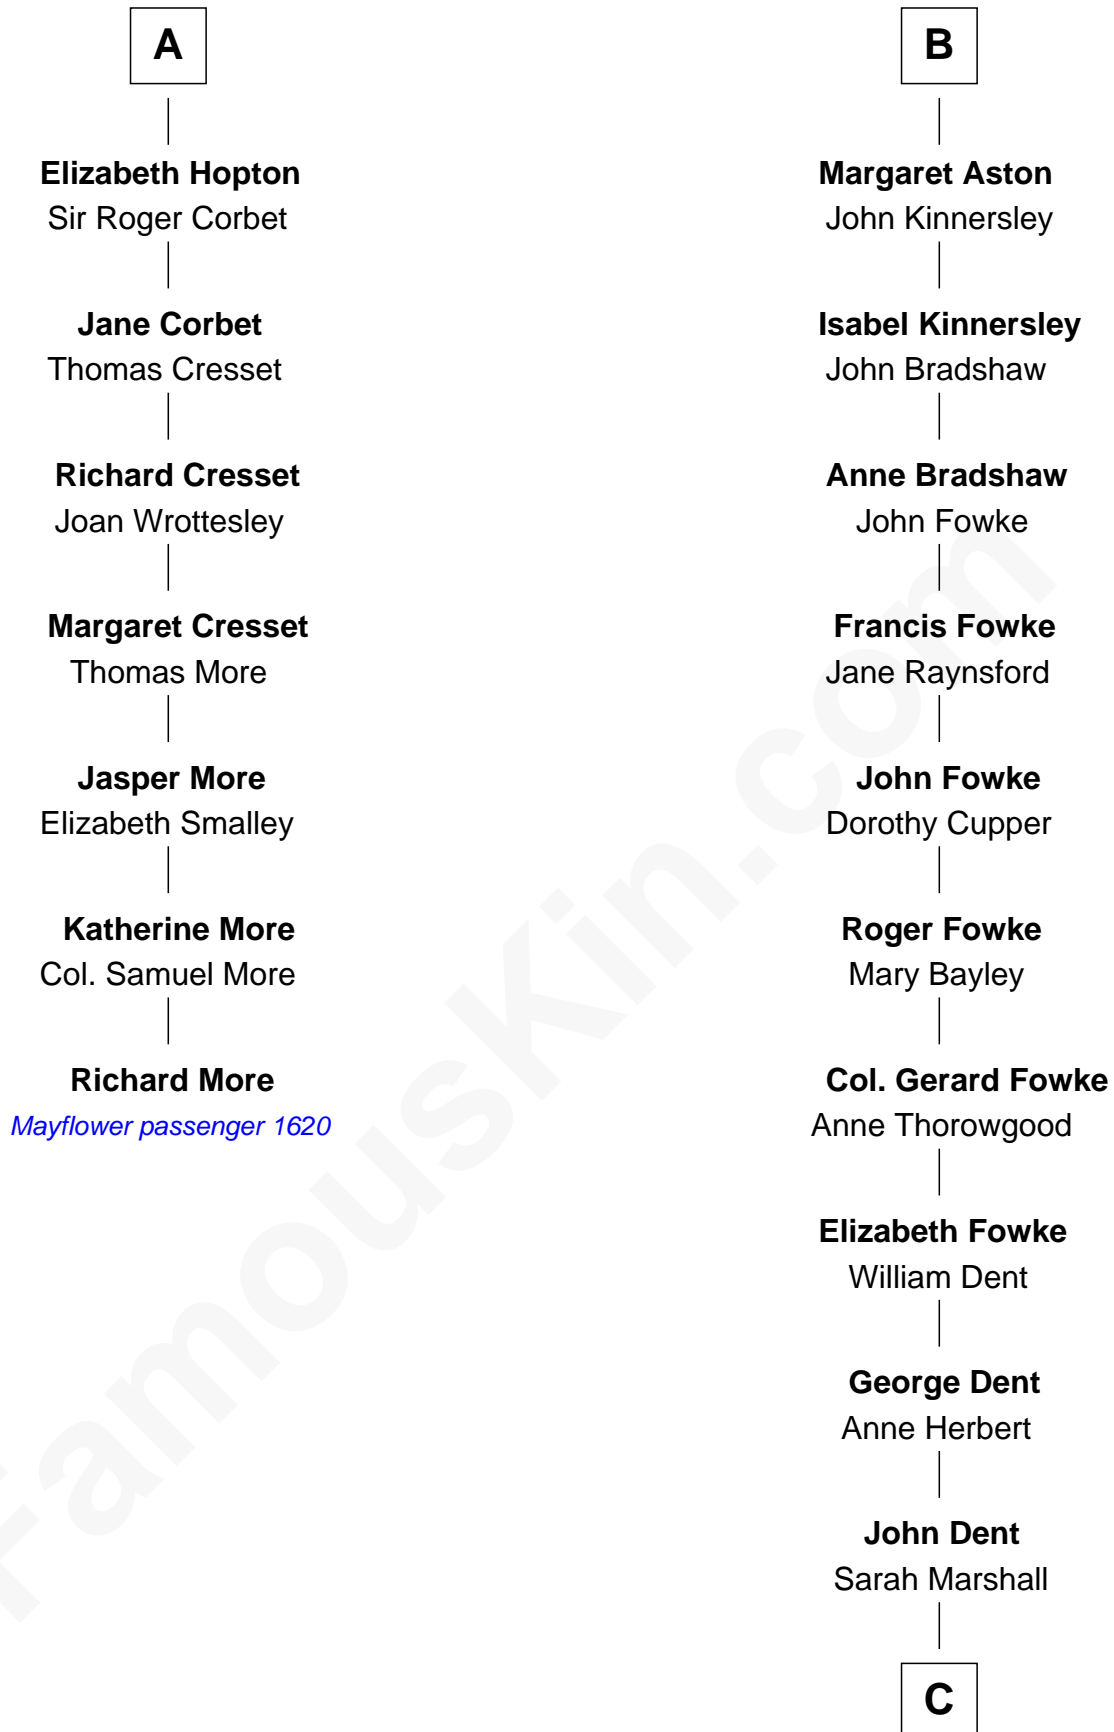

# FamousKin.com Relationship Chart of **Richard More**

(c1614 - c1696) Mayflower passenger 1620

13th cousin 8 times removed of

**Ben Ames Williams**

Novelist and Short Story Author

**John de Botetourte**

Maud FitzThomas

**Thomas de Botetourte**

Joan de Somery

**John de Botetourte**

Joyce la Zouche de Mortimer

**Joyce de Botetourte**

Sir Baldwin Freville

**Sir Baldwin Freville**

Maude le Scrope

**Joyce Freville**

Sir Roger Aston

**Sir Robert Aston**

Isabel Brereton

**John Aston**

Elizabeth Delves

**B**

**C**

Thomas Marshall Dent

Anne Magruder

Mary Anna Dent

James Longstreet

Sarah Jane Longstreet

Charles Bingley Ames

Sarah Marshall Ames

Daniel Webster Williams