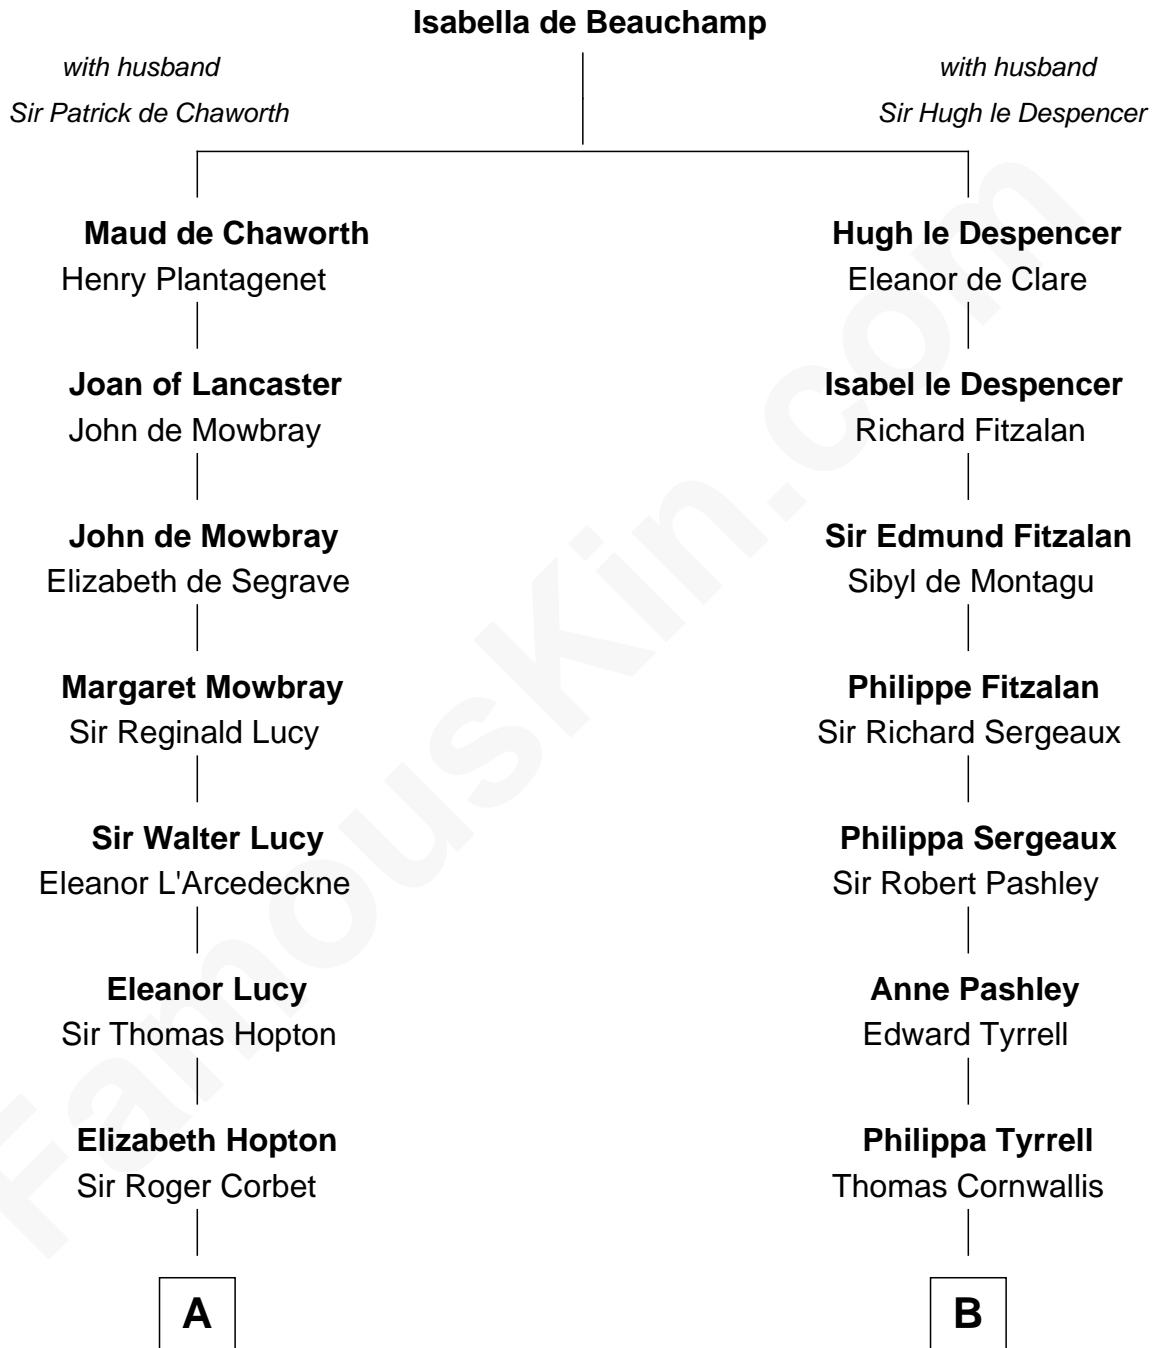

MAYFLOWER

FamousKin.com Relationship Chart of **Richard More**

(c1614 - c1696) Mayflower passenger 1620

12th cousin 9 times removed of

Ben Ames Williams

Novelist and Short Story Author

C

Hannah FitzRandolph

William Longstreet

James Longstreet

Mary Anna Dent

Sarah Jane Longstreet

Charles Bingley Ames

Sarah Marshall Ames

Daniel Webster Williams

Ben Ames Williams