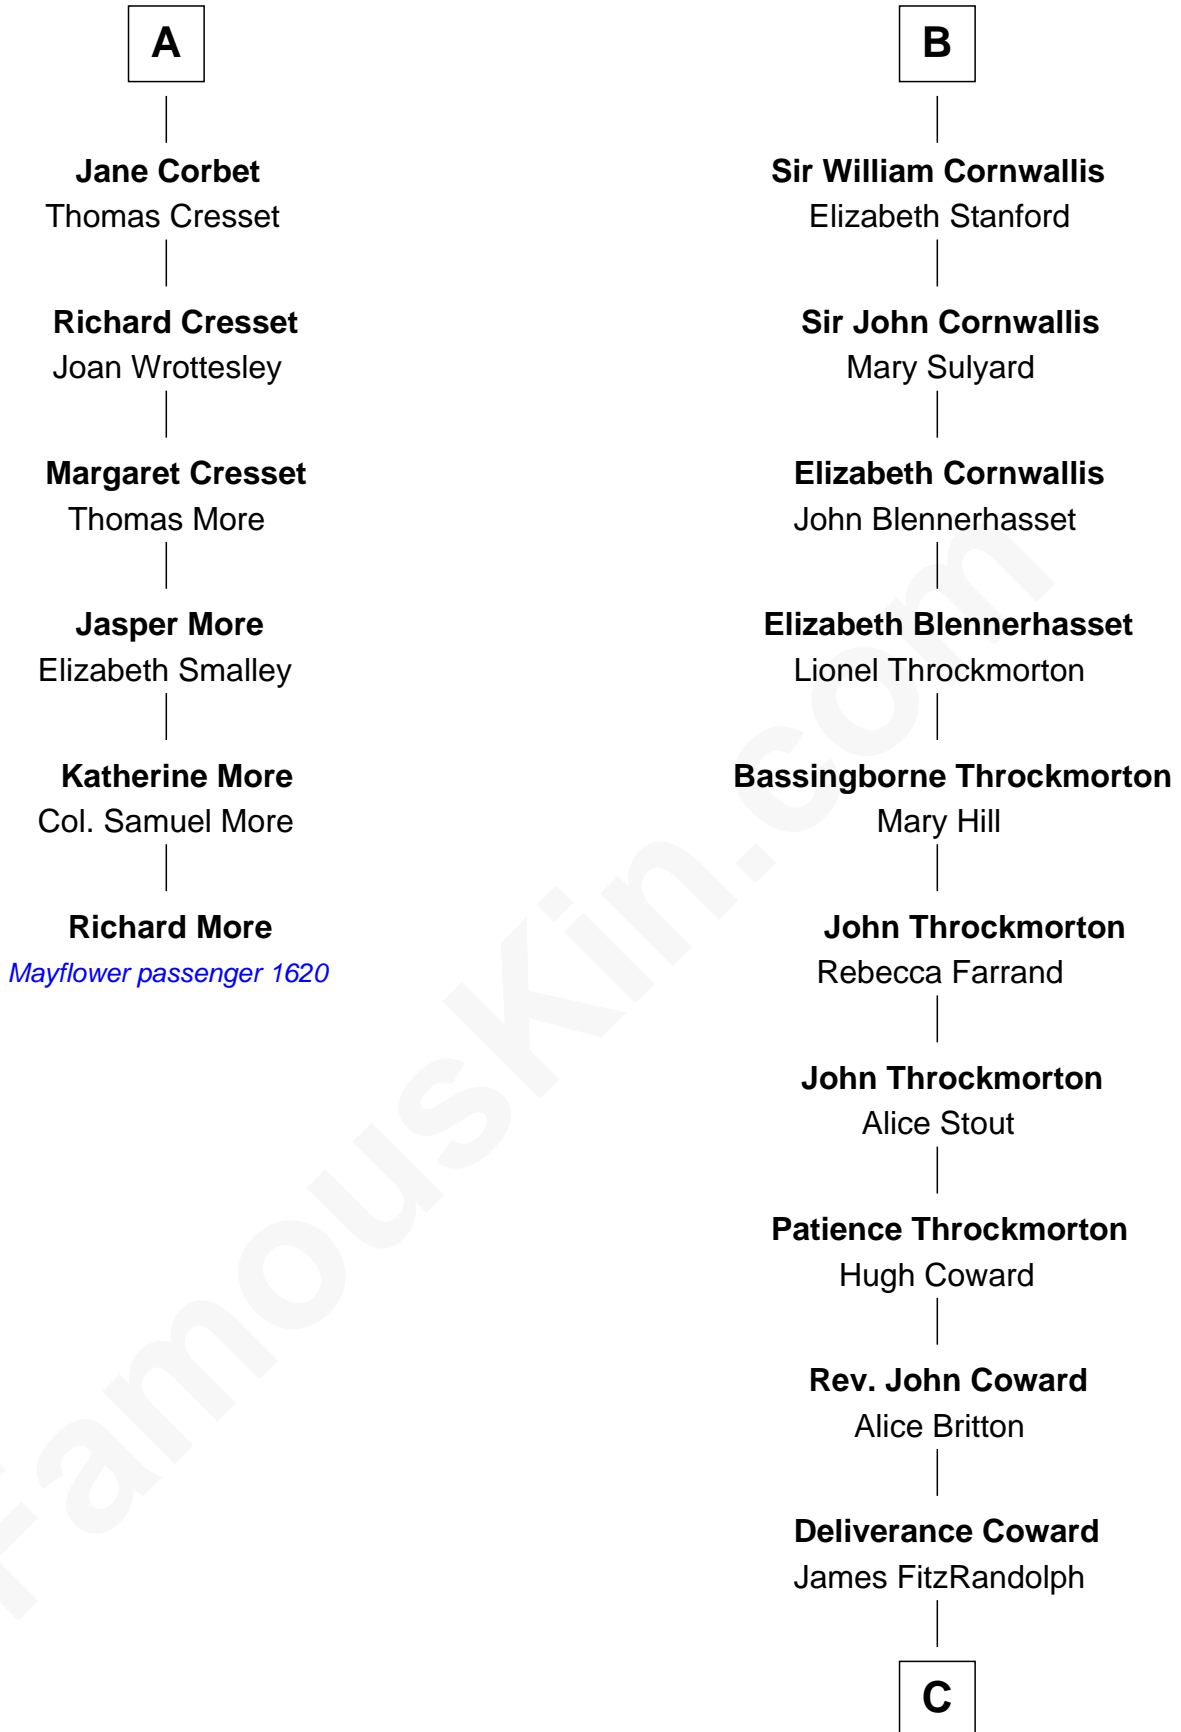

MAYFLOWER

FamousKin.com Relationship Chart of **Richard More**

(c1614 - c1696) Mayflower passenger 1620

12th cousin 9 times removed of

Ben Ames Williams

Novelist and Short Story Author

C

Hannah FitzRandolph

William Longstreet

James Longstreet

Mary Anna Dent

Sarah Jane Longstreet

Charles Bingley Ames

Sarah Marshall Ames

Daniel Webster Williams

Ben Ames Williams