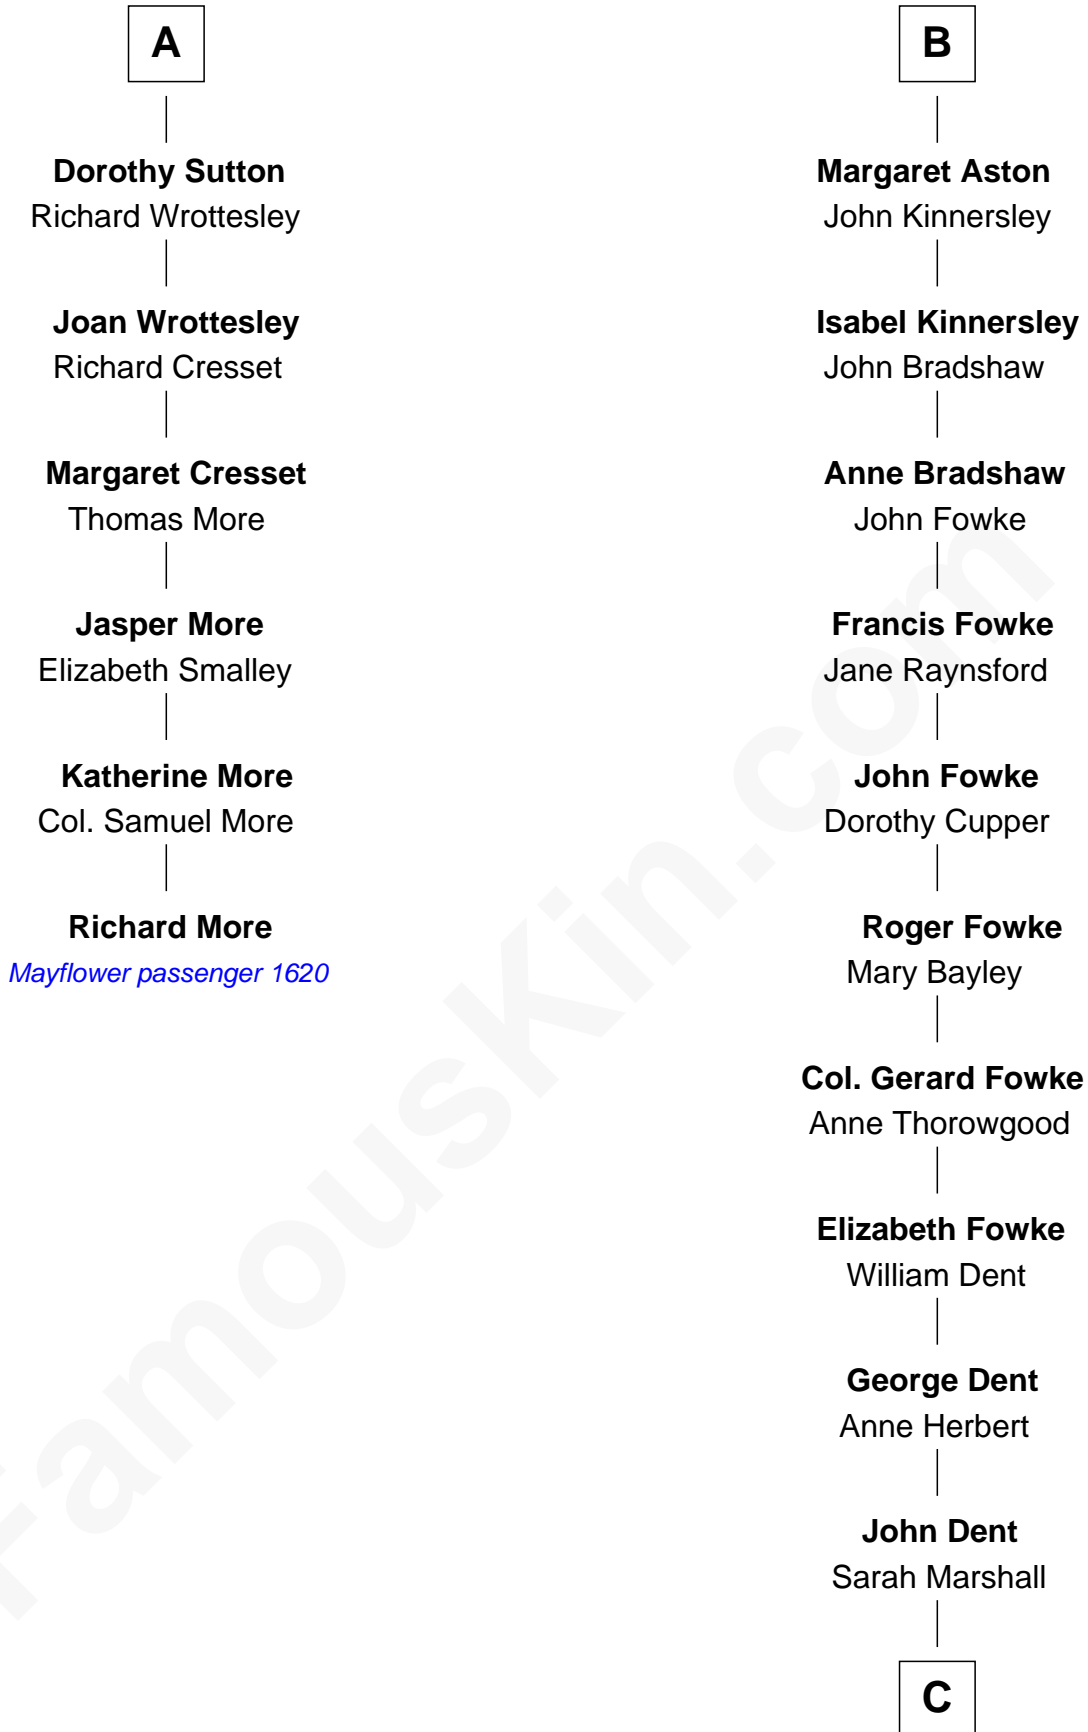

MAYFLOWER

FamousKin.com Relationship Chart of **Richard More**

(c1614 - c1696) Mayflower passenger 1620

12th cousin 9 times removed of

Ben Ames Williams
Novelist and Short Story Author

Bartholomew de Badlesmere

Margery de Badlesmere

Sir William de Ros

Maud de Roos

John de Welles

Margery de Welles

Stephen le Scrope

Maude le Scrope

Sir Baldwin Freville

Joyce Freville

Sir Roger Aston

Sir Robert Aston

Isabel Brereton

John Aston

Elizabeth Delves

B

C

Thomas Marshall Dent

Anne Magruder

Mary Anna Dent

James Longstreet

Sarah Jane Longstreet

Charles Bingley Ames

Sarah Marshall Ames

Daniel Webster Williams