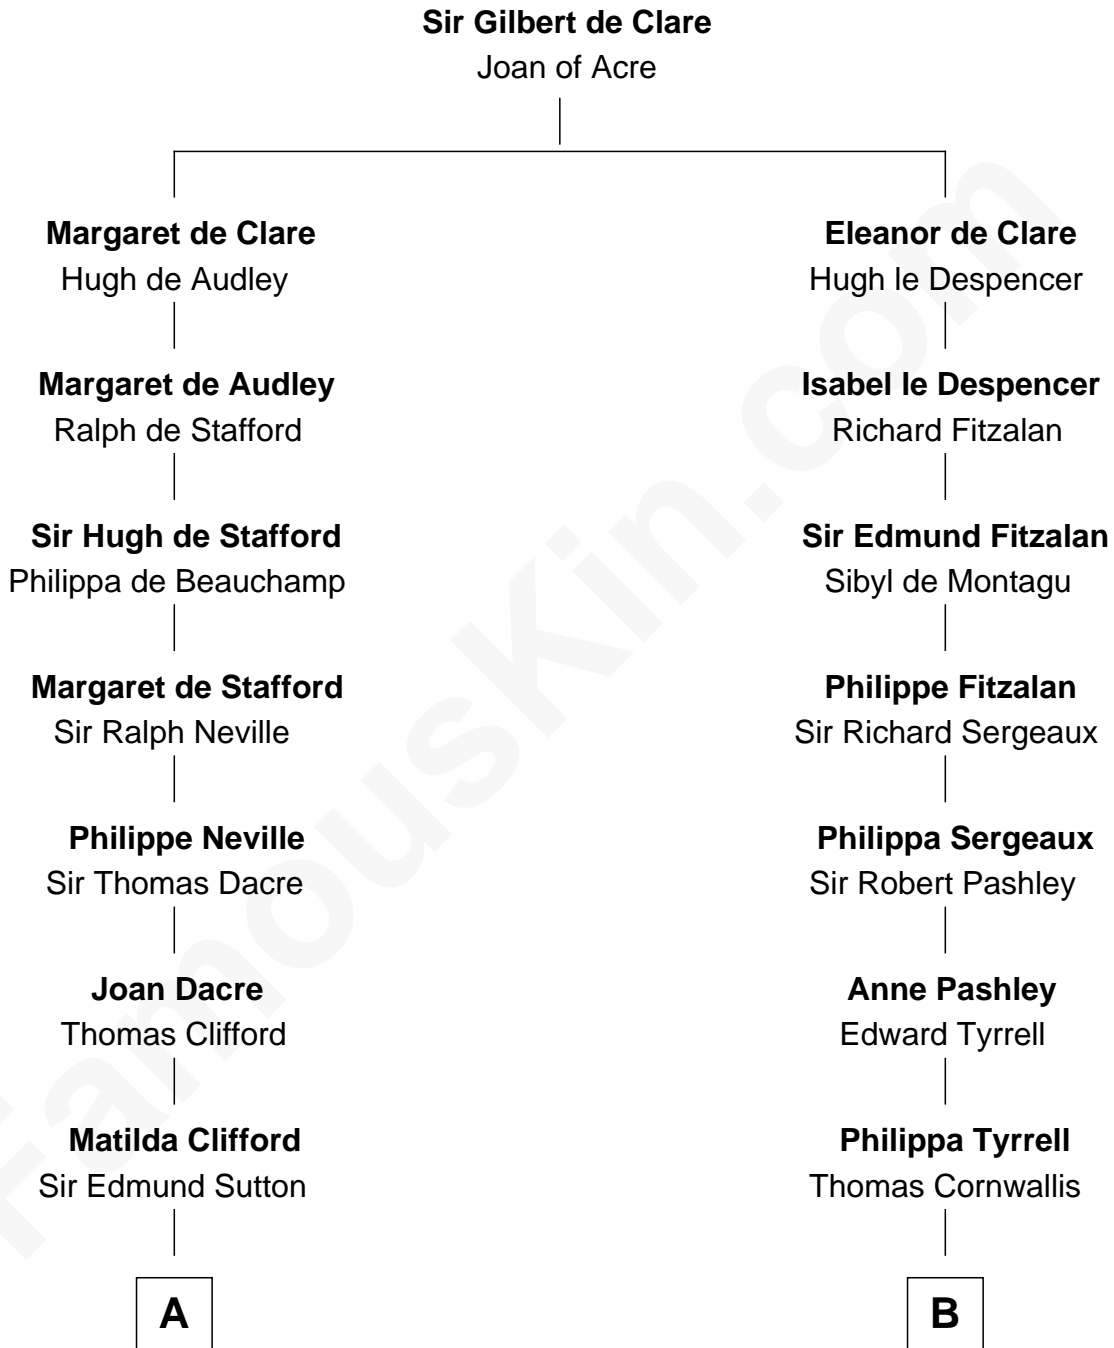

MAYFLOWER

FamousKin.com Relationship Chart of **Richard More**

(c1614 - c1696) *Mayflower passenger 1620*

12th cousin 9 times removed of

Ben Ames Williams
Novelist and Short Story Author

C

Hannah FitzRandolph

William Longstreet

James Longstreet

Mary Anna Dent

Sarah Jane Longstreet

Charles Bingley Ames

Sarah Marshall Ames

Daniel Webster Williams

Ben Ames Williams