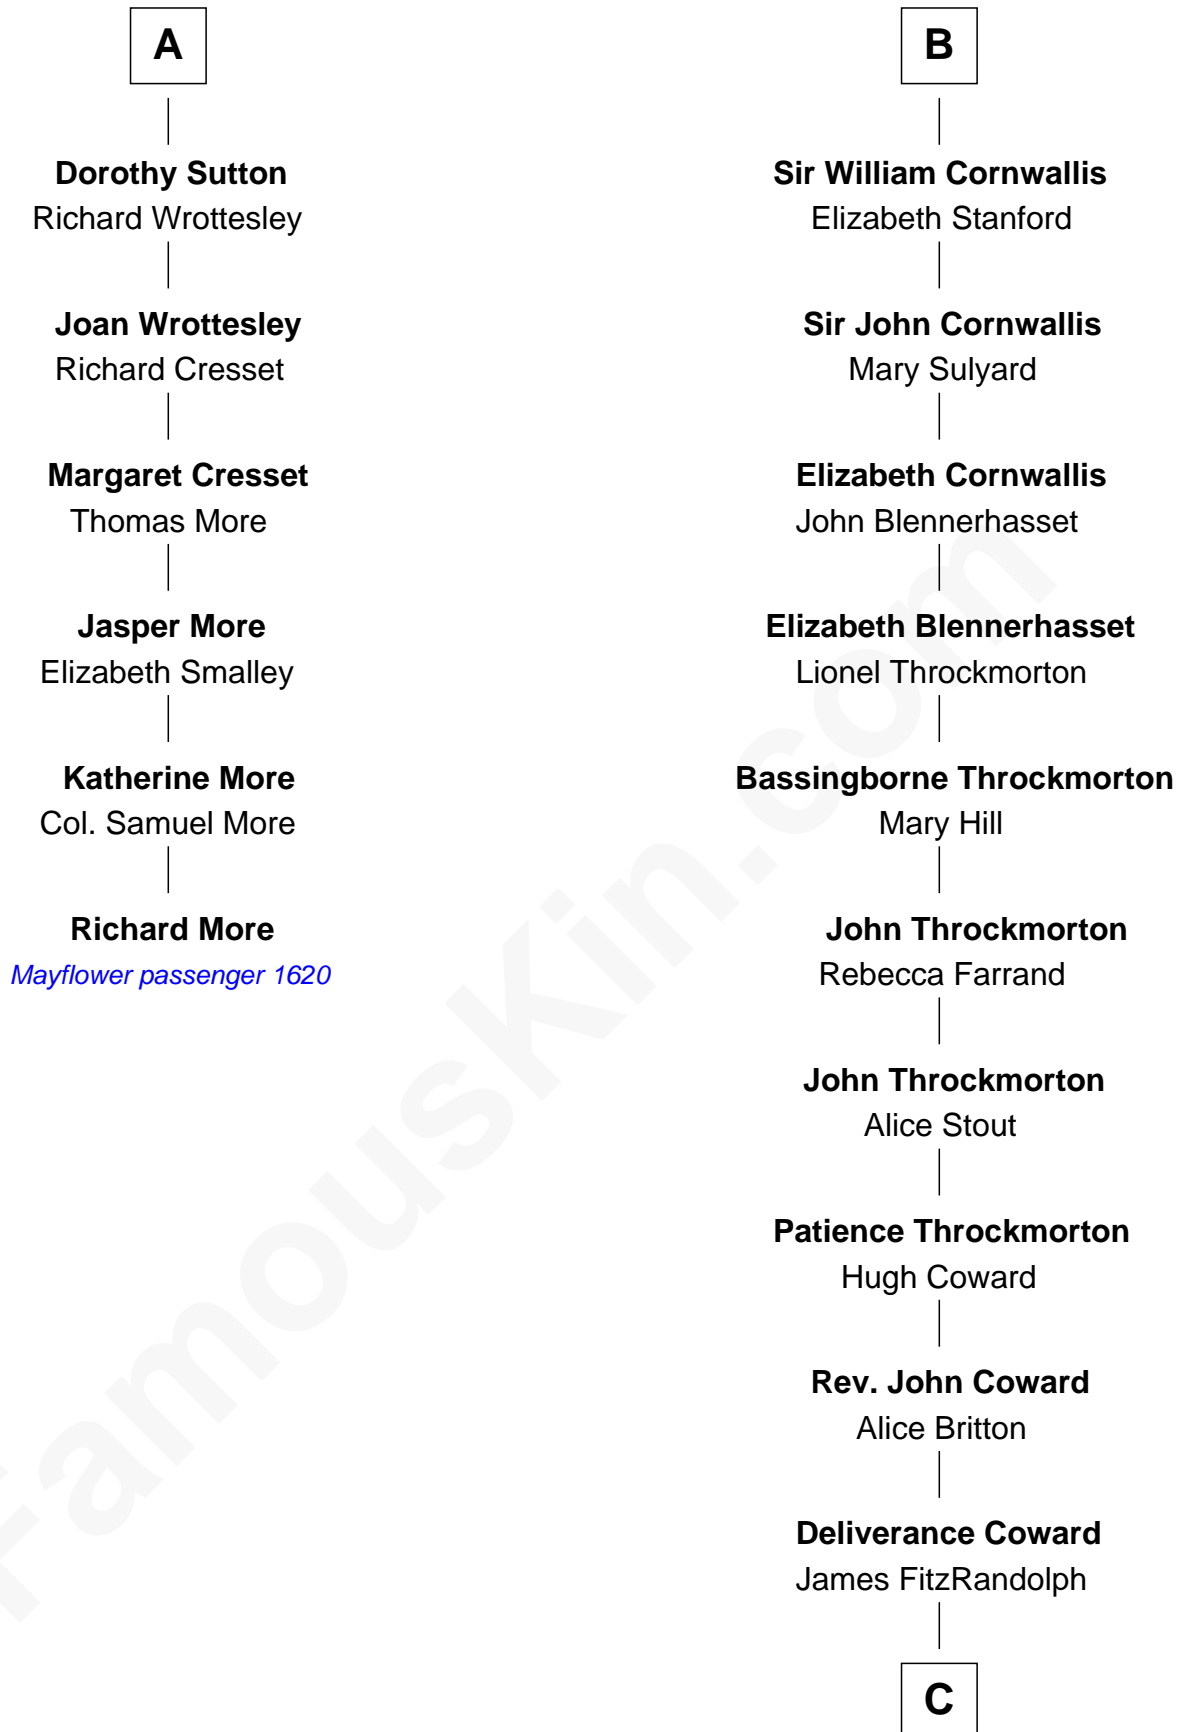

MAYFLOWER

FamousKin.com Relationship Chart of **Richard More**

(c1614 - c1696) *Mayflower passenger 1620*

12th cousin 9 times removed of

Ben Ames Williams
Novelist and Short Story Author

C

Hannah FitzRandolph

William Longstreet

James Longstreet

Mary Anna Dent

Sarah Jane Longstreet

Charles Bingley Ames

Sarah Marshall Ames

Daniel Webster Williams

Ben Ames Williams