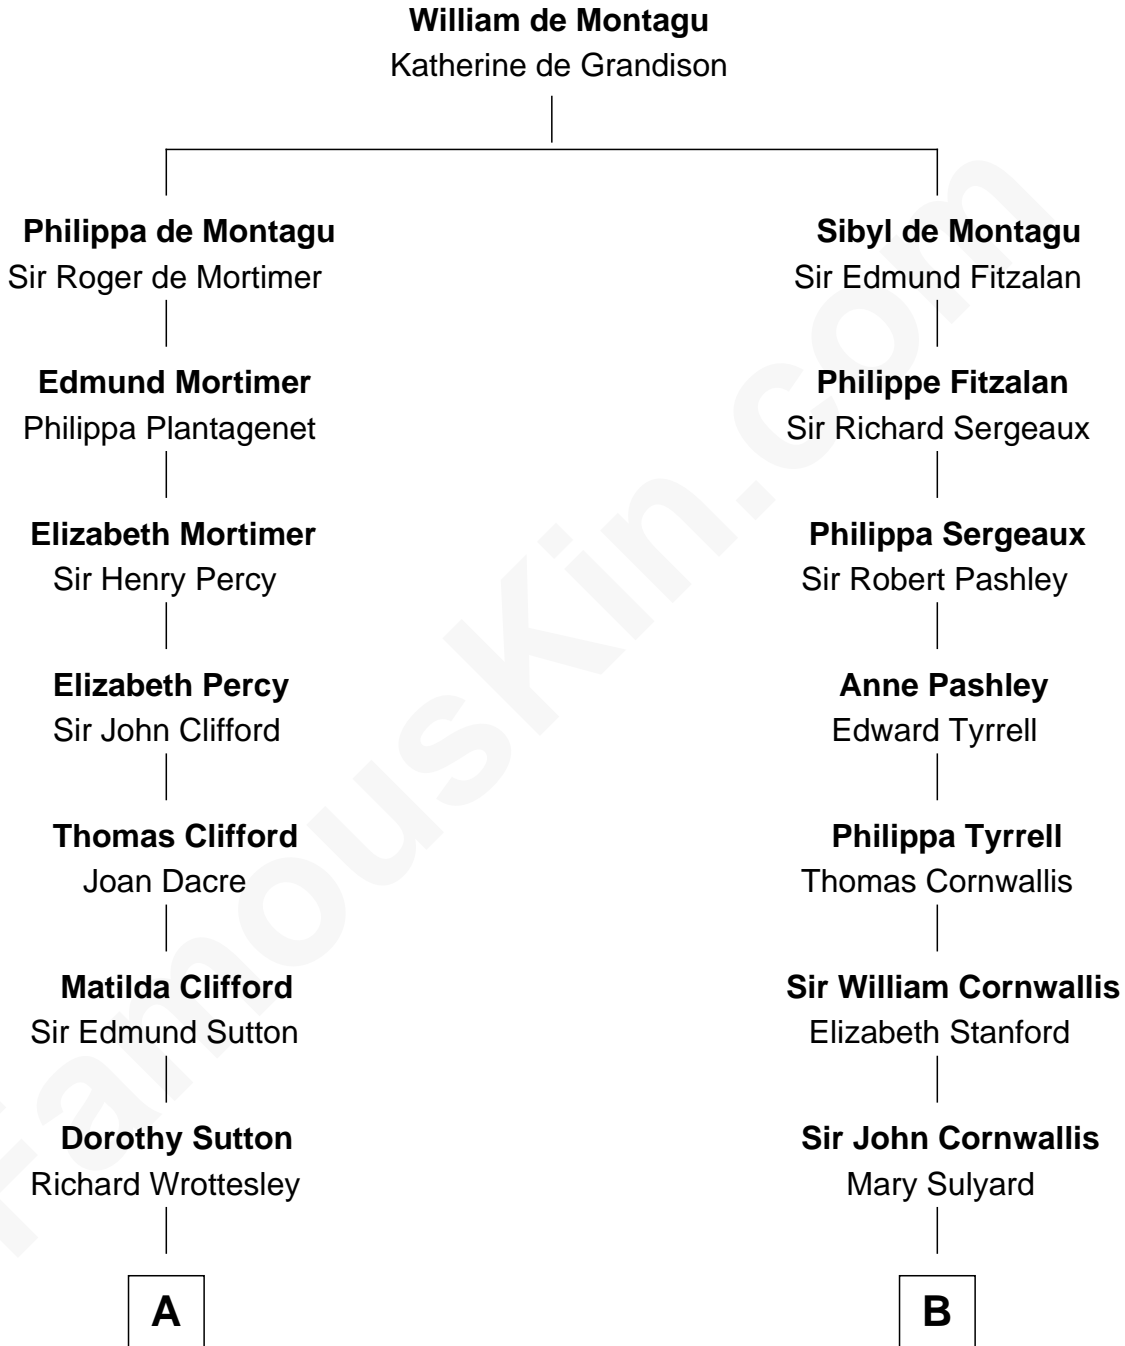

**MAYFLOWER**

# FamousKin.com Relationship Chart of **Richard More**

(c1614 - c1696) *Mayflower* passenger 1620

11th cousin 8 times removed of

**Ben Ames Williams**  
*Novelist and Short Story Author*

**C**

—  
**Sarah Jane Longstreet**  
Charles Bingley Ames