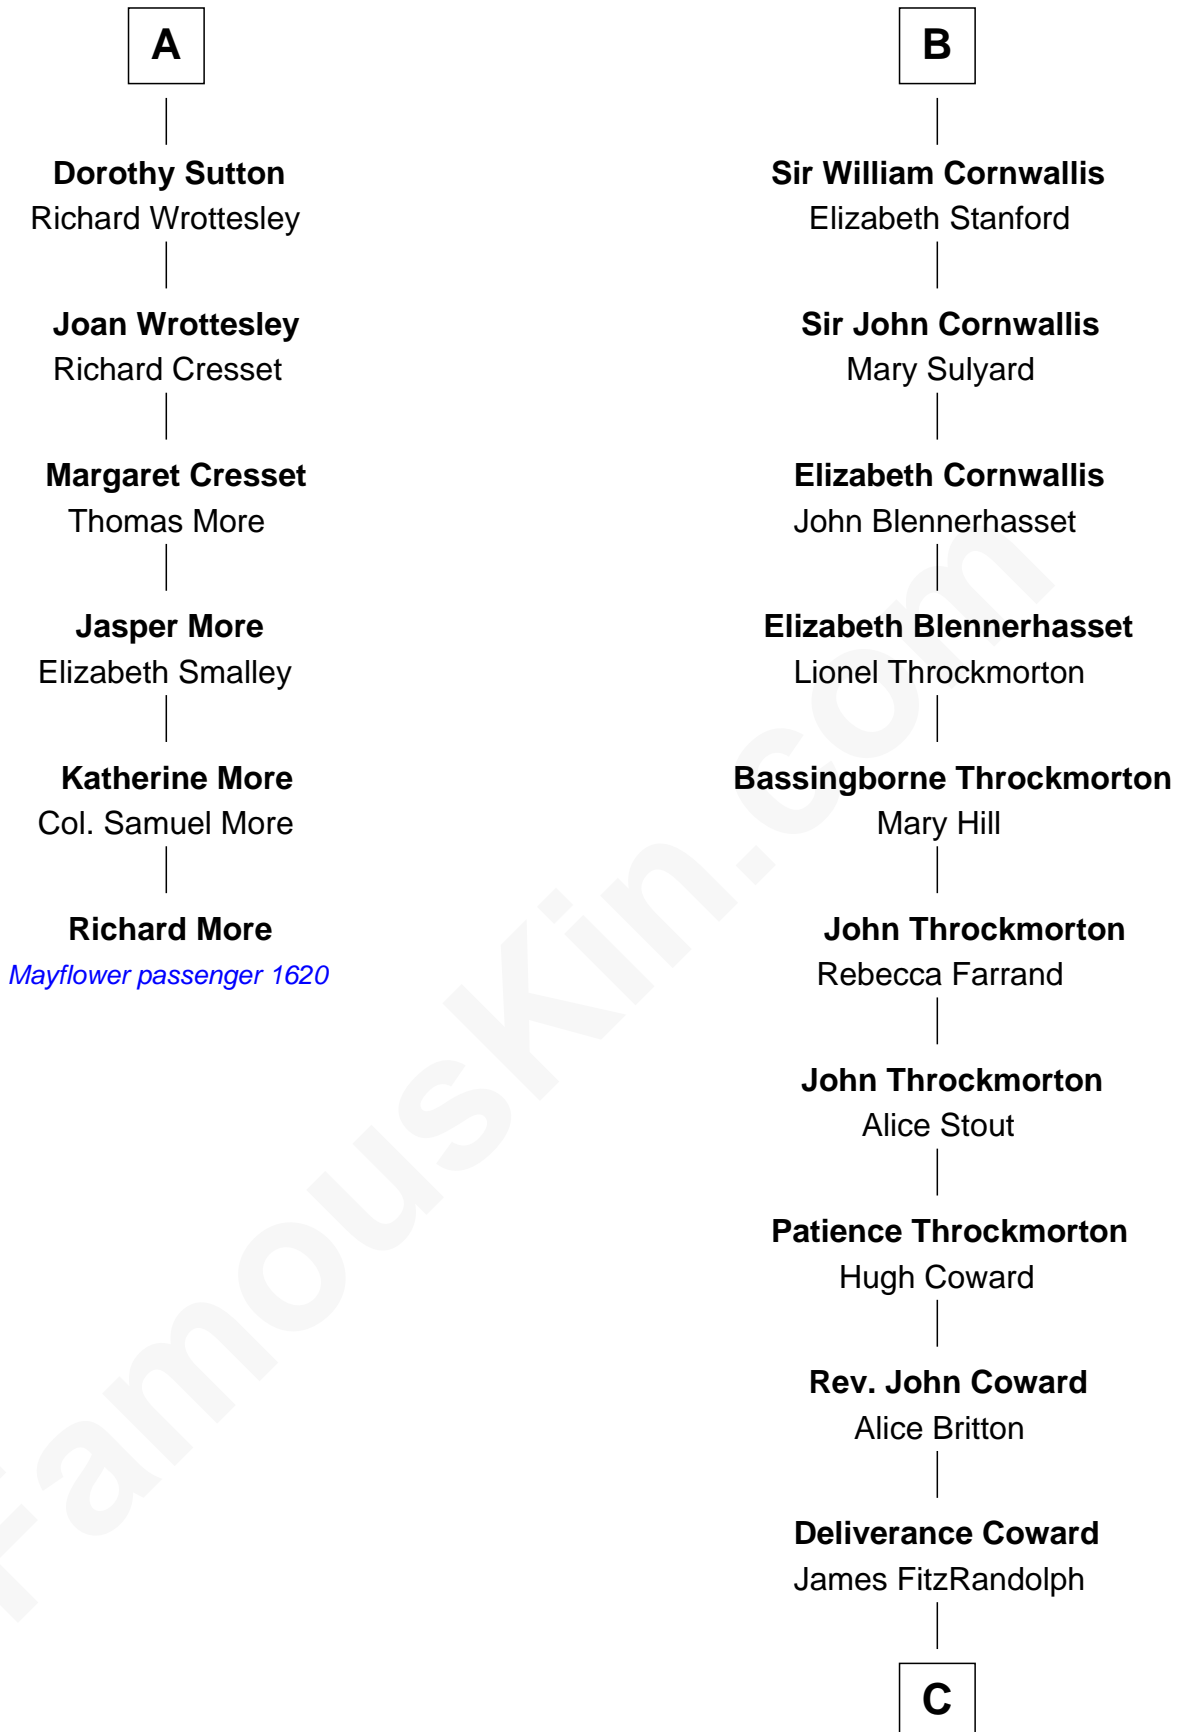

# FamousKin.com Relationship Chart of **Richard More**

(c1614 - c1696) *Mayflower passenger 1620*

**12th cousin 9 times removed of**

**Ben Ames Williams**  
*Novelist and Short Story Author*

**Sir Hugh le Despencer**  
Isabella de Beauchamp

**Sir Philip le Despencer**  
Margaret de Goushill

**Hugh le Despencer**  
Eleanor de Clare

**Sir Philip le Despencer**  
Joan de Cobham

**Isabel le Despencer**  
Richard Fitzalan

**Sir Philip le Despencer**  
Elizabeth - - - - -

**Sir John Sutton**  
Elizabeth Berkeley

**Anne Pashley**  
Edward Tyrrell

**Sir Edmund Sutton**  
Matilda Clifford

**Philippa Tyrrell**  
Thomas Cornwallis

**A**

**B**

**C**

**Hannah FitzRandolph**

William Longstreet

**James Longstreet**

Mary Anna Dent

**Sarah Jane Longstreet**

Charles Bingley Ames

**Sarah Marshall Ames**

Daniel Webster Williams

**Ben Ames Williams**