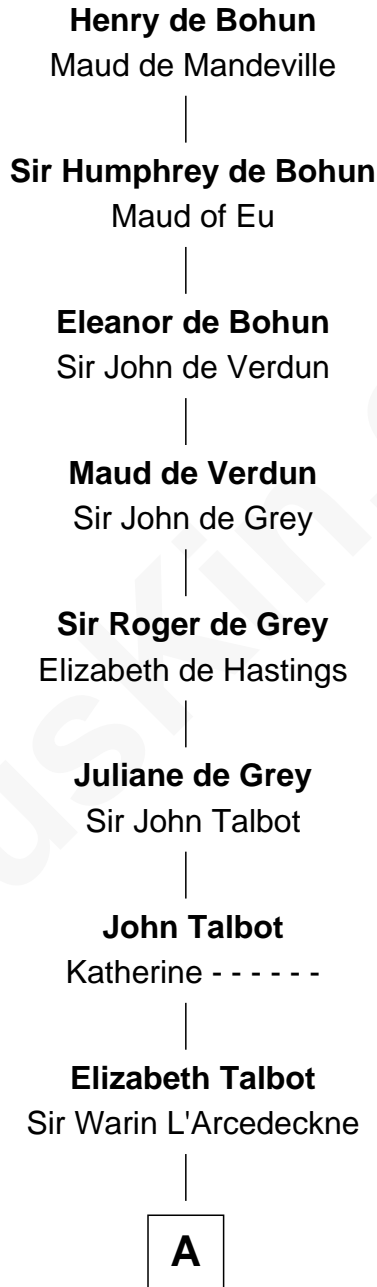

MAYFLOWER

FamousKin.com Relationship Chart of

Richard More

(c1614 - c1696) Mayflower passenger 1620

14th Great-grandson of

Henry de Bohun

Magna Carta Surety

A

—
Eleanor L'Arcedeckne

Sir Walter Lucy

—
Eleanor Lucy

Sir Thomas Hopton

—
Elizabeth Hopton

Sir Roger Corbet

—
Jane Corbet

Thomas Cresset

—
Richard Cresset

Joan Wrottesley

—
Margaret Cresset

Thomas More

—
Jasper More

Elizabeth Smalley

—
Katherine More

Col. Samuel More

—
Richard More

Mayflower passenger 1620