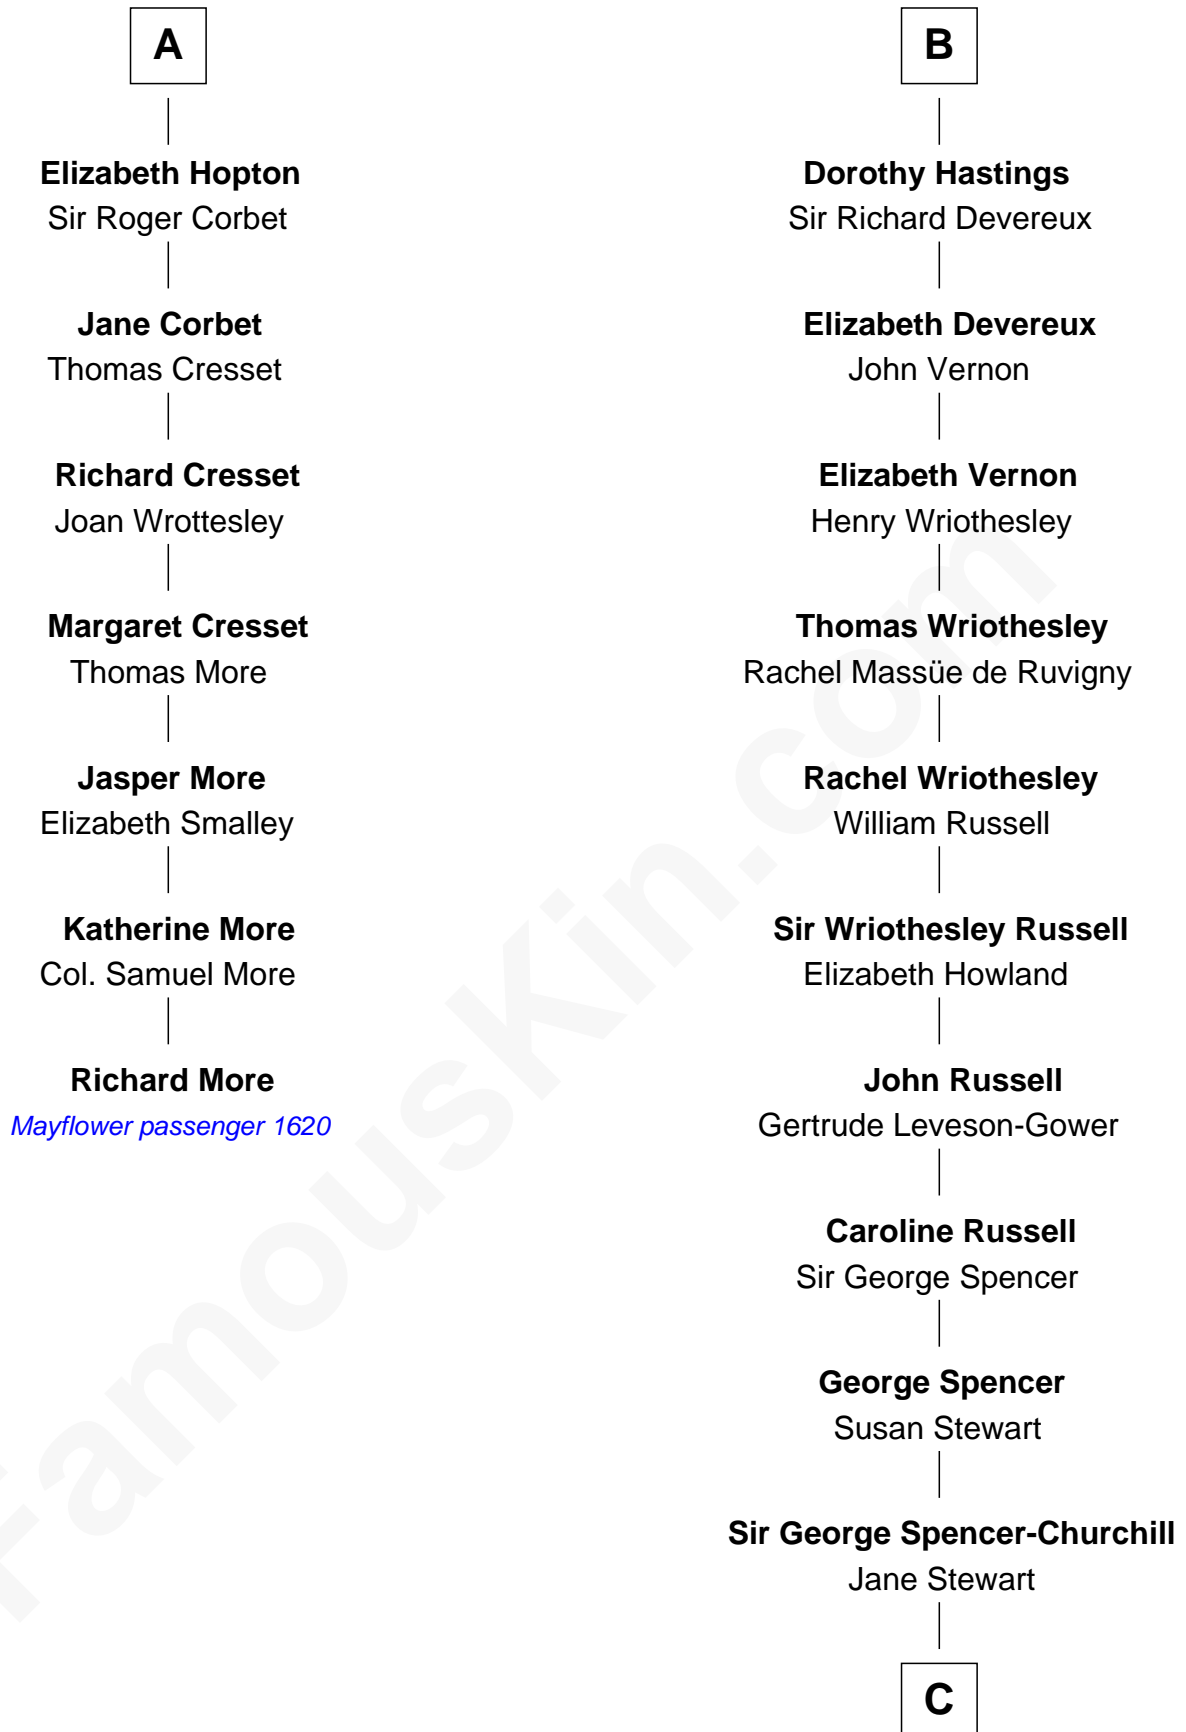

MAYFLOWER

FamousKin.com Relationship Chart of **Richard More**

(c1614 - c1696) *Mayflower passenger 1620*

13th cousin 6 times removed of

Sir Winston Churchill

Prime Minister of the United Kingdom

John de Botetourte

Alice Grey

Sir William Burley

Elizabeth Burley

Sir John Hopton

Sir Walter Hopton

Joan Mortimer

Sir Thomas Hopton

Eleanor Lucy

Sir Leonard Hastings

Sir William Hastings

Katherine Neville

Sir Edward Hastings

Mary Hungerford

Sir George Hastings

Anne Stafford

B