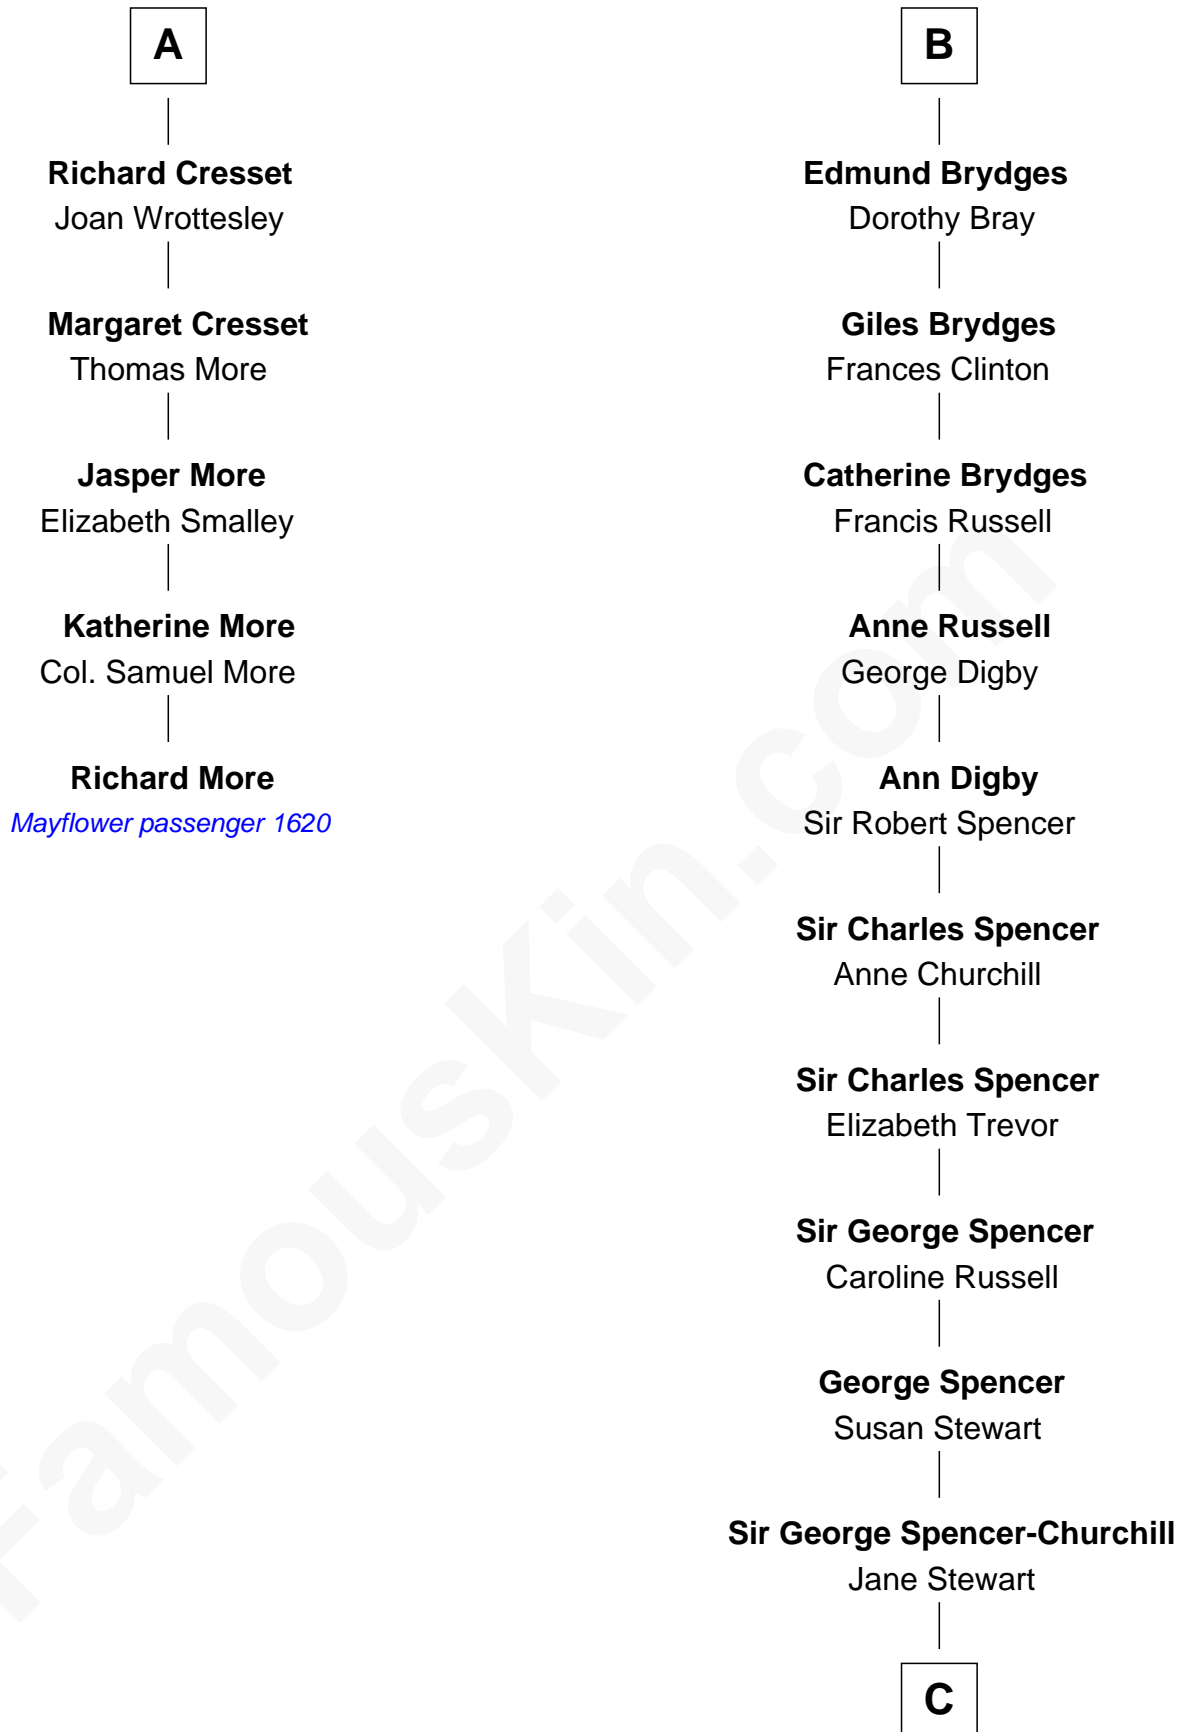

MAYFLOWER

FamousKin.com Relationship Chart of **Richard More**

(c1614 - c1696) *Mayflower passenger 1620*

11th cousin 8 times removed of

Sir Winston Churchill

Prime Minister of the United Kingdom

C

Sir John Winston Spencer-Churchill

Frances Anne Emily Vane

Randolph Henry Spencer-Churchill

Jeanette Jerome

Sir Winston Churchill

Prime Minister of the United Kingdom

FamousKin.com