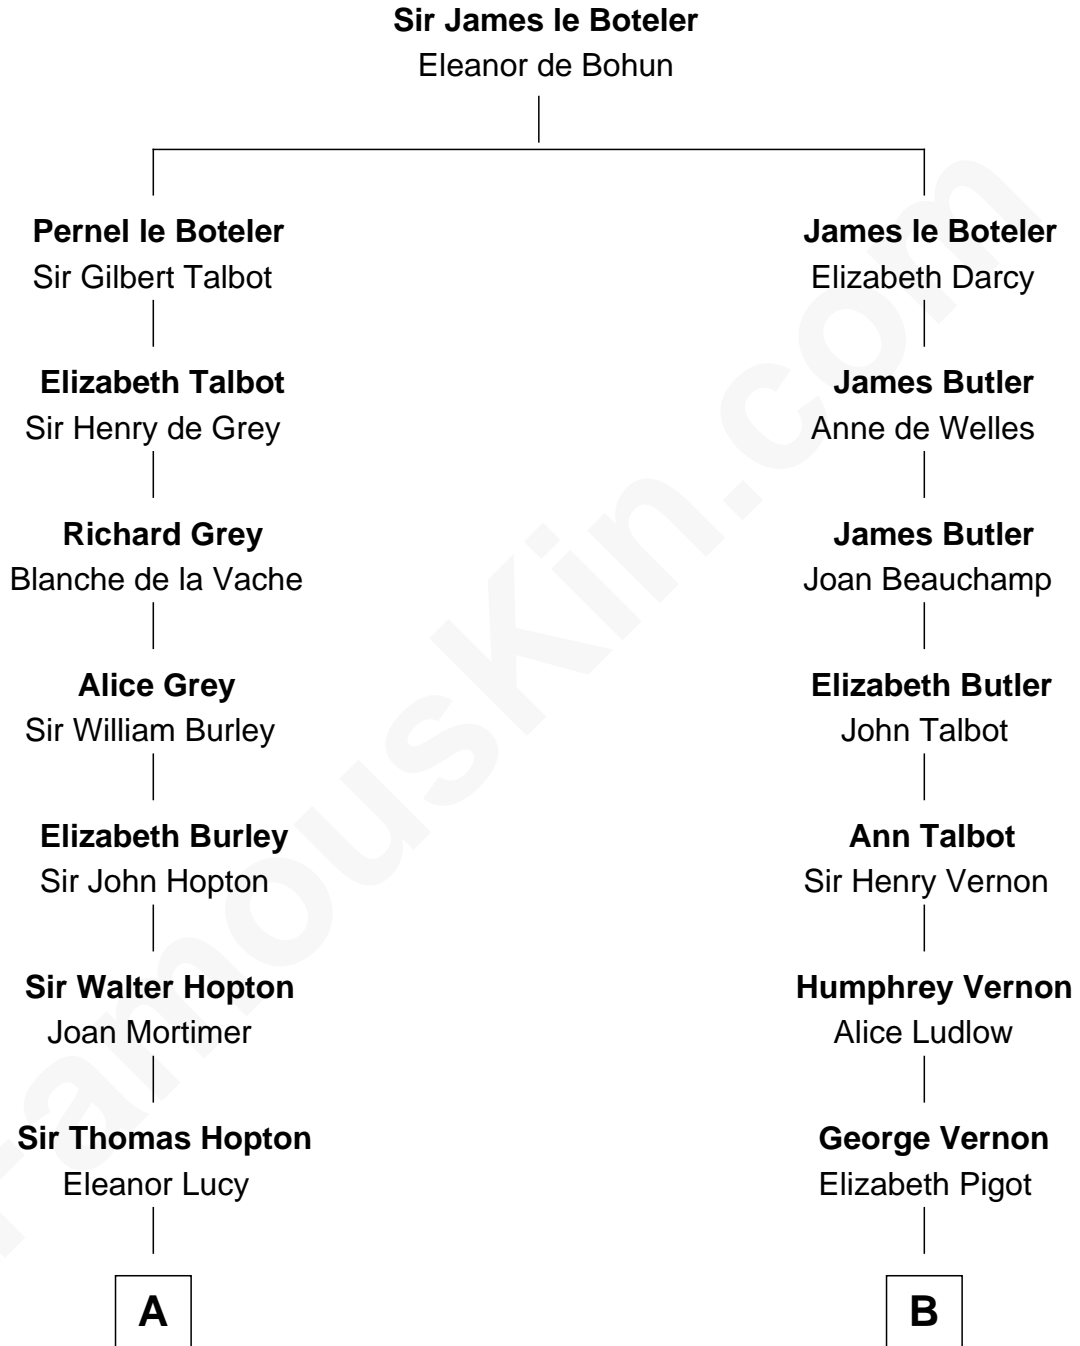

Sir Winston Churchill

Prime Minister of the United Kingdom