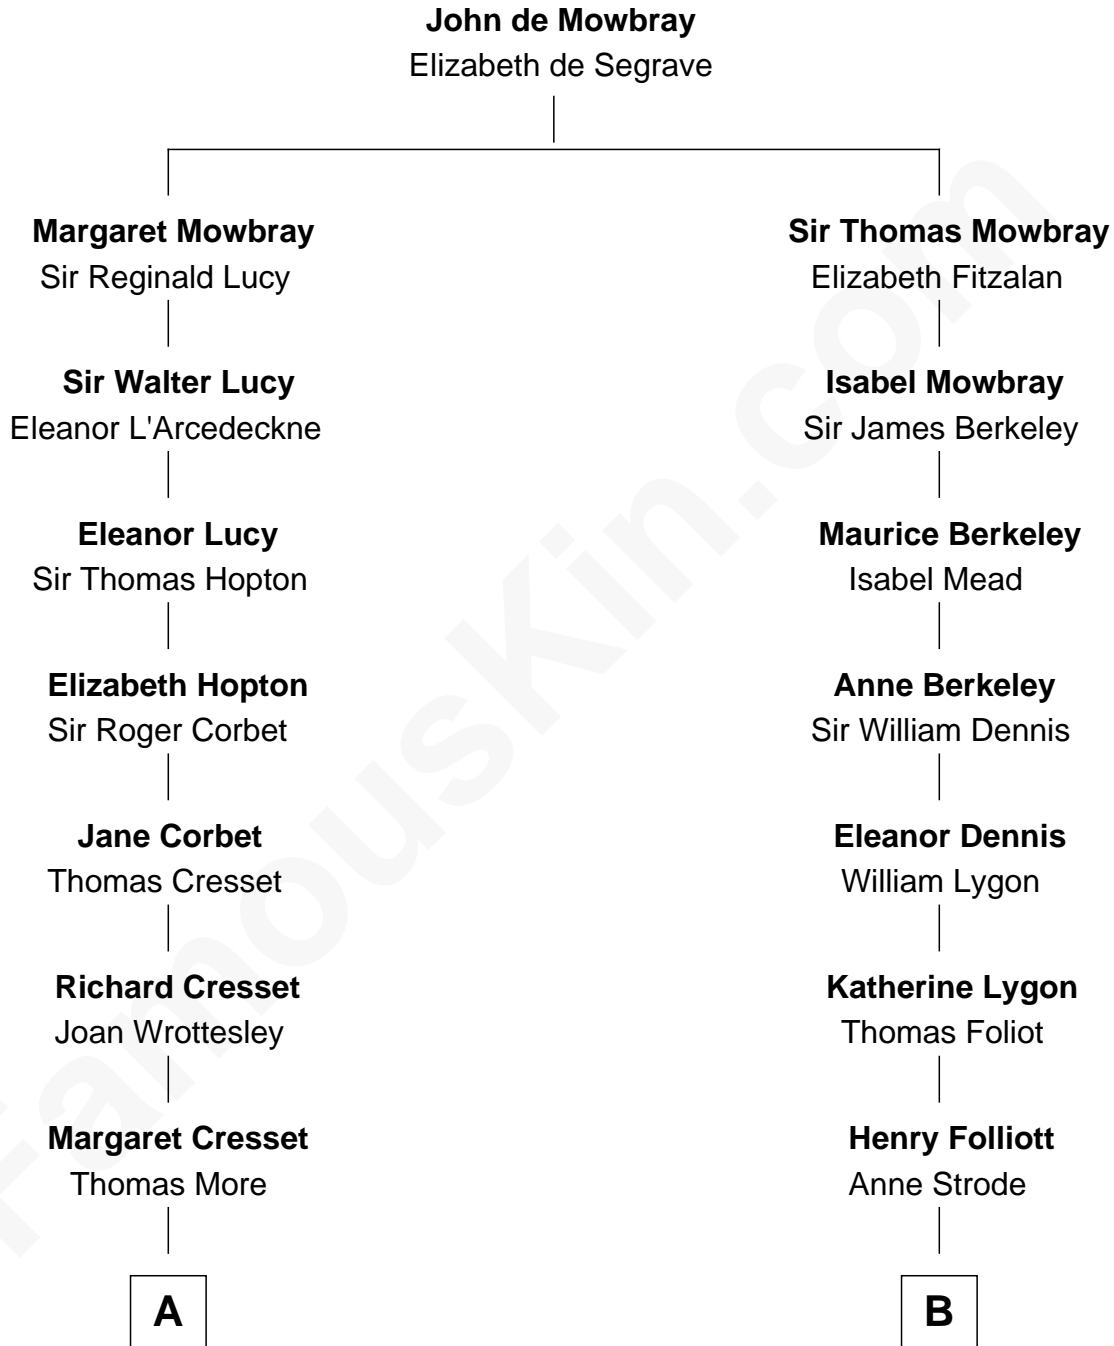

MAYFLOWER

FamousKin.com Relationship Chart of Richard More

(c1614 - c1696) Mayflower passenger 1620

9th cousin 7 times removed of

Sir Winston Churchill

Prime Minister of the United Kingdom

A

Jasper More
Elizabeth Smalley

Katherine More
Col. Samuel More

Richard More
Mayflower passenger 1620

B

Elizabeth Folliot
Col. Sir John Ponsonby

William Ponsonby
Mary Moore

Brabazon Ponsonby
Sarah Margetson

Letitia Ponsonby
Hervey Morres

Letitia Morres
Sir Randal William McDonnell