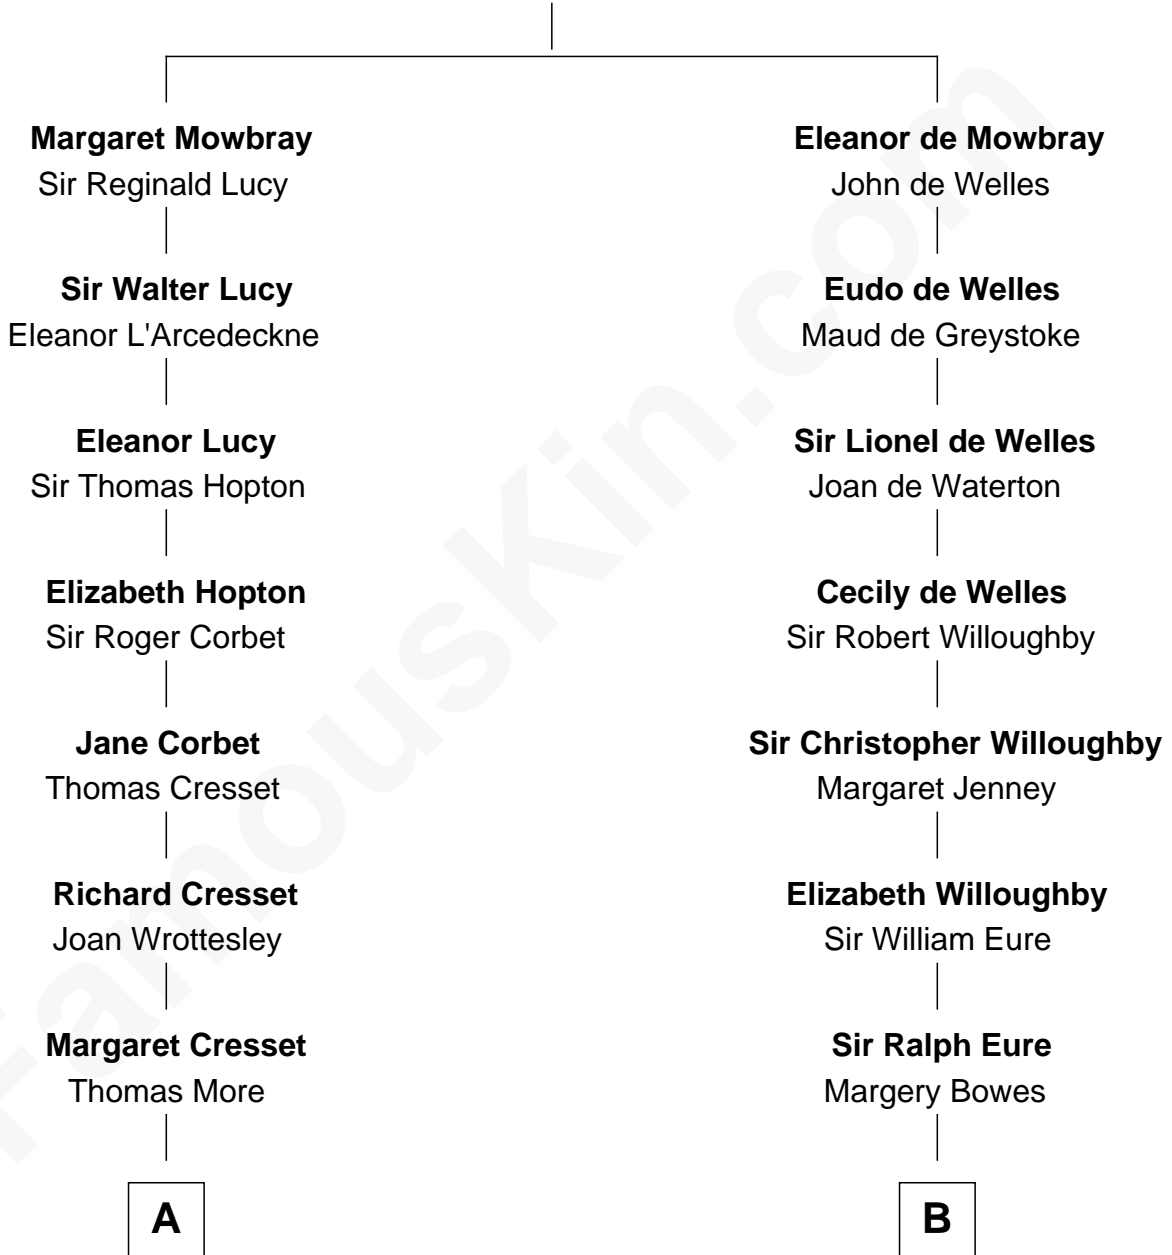

MAYFLOWER

FamousKin.com Relationship Chart of

Richard More

(c1614 - c1696) *Mayflower passenger 1620*

9th cousin 8 times removed of

William Howard Taft

27th U.S. President

John de Mowbray
Elizabeth de Segrave

A

Jasper More
Elizabeth Smalley

Katherine More
Col. Samuel More

Richard More
Mayflower passenger 1620

B

Anne Eure
Lancelot Mansfield

John Mansfield
Elizabeth - - - - -

Elizabeth Mansfield
Rev. John Wilson

Rev. John Wilson
Sarah Hooker

Susanna Wilson
Rev. Grindall Rawson

Edmund Rawson
Elizabeth Hayward

Abner Rawson
Mary Allen

Rhoda Rawson
Aaron Taft

Peter Rawson Taft
Sylvia Howard

Alphonso Taft
Louisa Maria Torrey

William Howard Taft
27th U.S. President