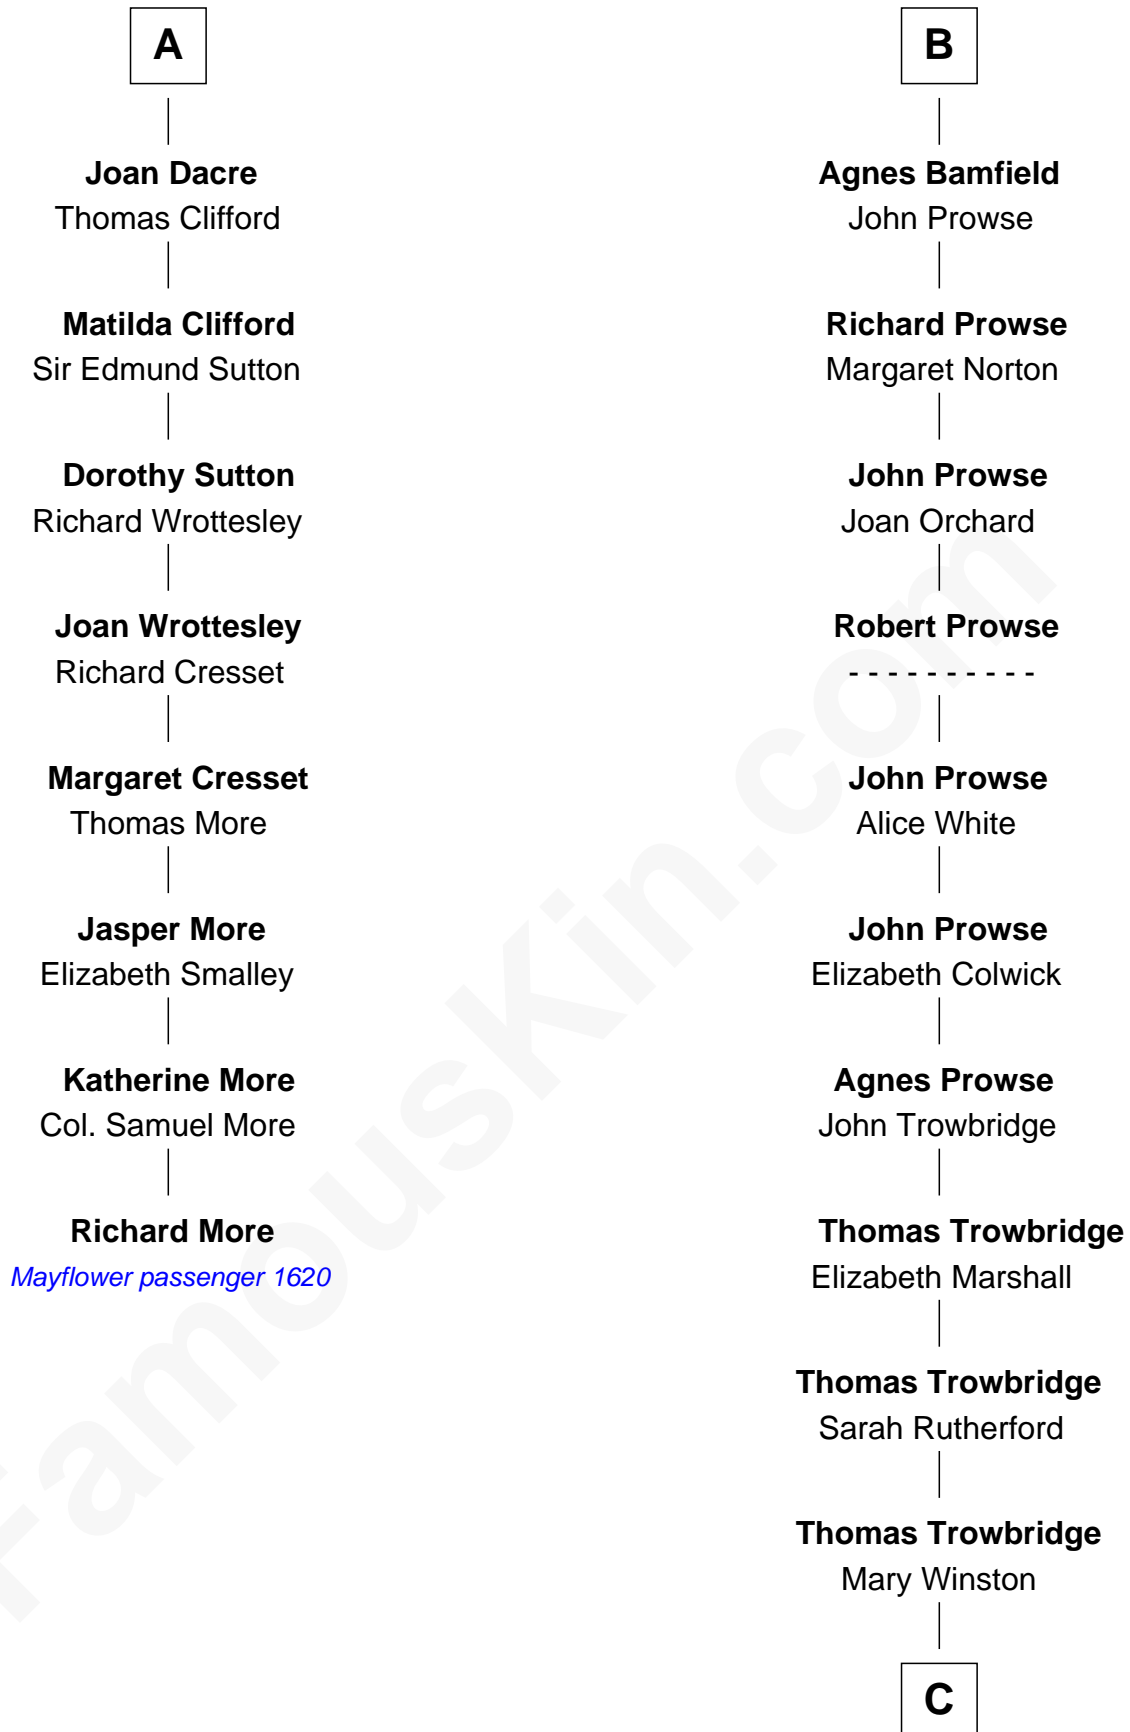

**MAYFLOWER**

# FamousKin.com Relationship Chart of

**Richard More**

*(c1614 - c1696) Mayflower passenger 1620*

**14th cousin 7 times removed of**

**Rutherford B. Hayes**

*19th U.S. President*

**Sir Geoffrey FitzPiers**

Aveline de Clare

Sophia Birchard

|  
**Rutherford B. Hayes**

*19th U.S. President*

FamousKin.com