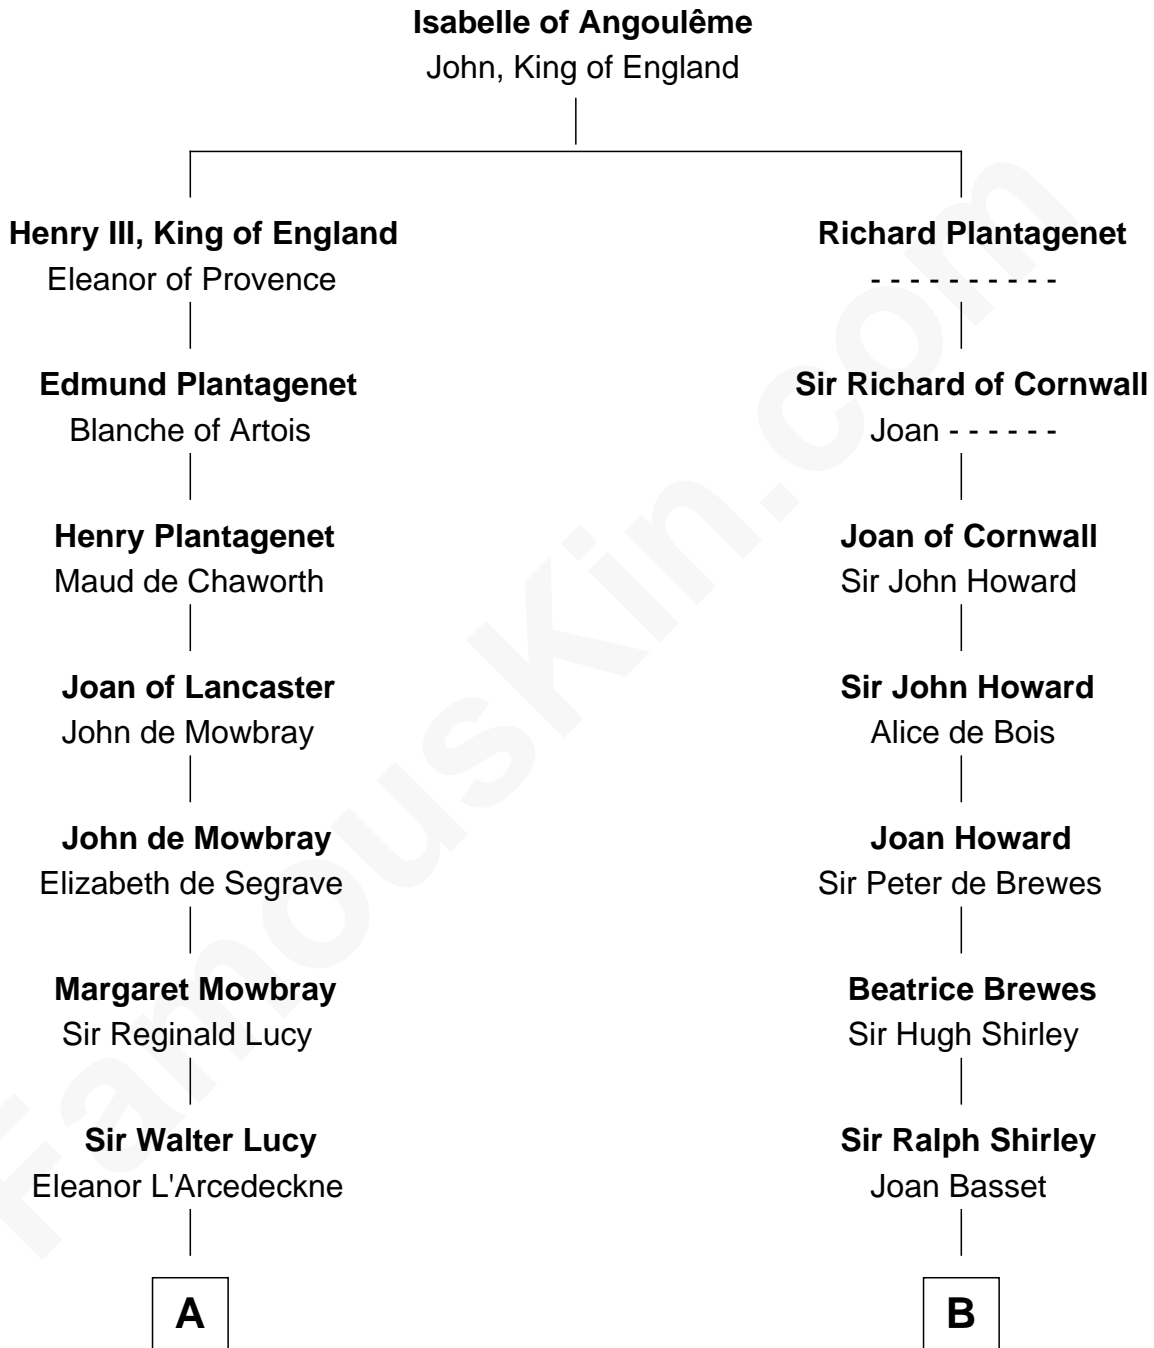

MAYFLOWER

FamousKin.com Relationship Chart of Richard More

(c1614 - c1696) Mayflower passenger 1620

14th cousin 7 times removed of

Rutherford B. Hayes

19th U.S. President

A

Eleanor Lucy
Sir Thomas Hopton

Elizabeth Hopton
Sir Roger Corbet

Jane Corbet
Thomas Cresset

Richard Cresset
Joan Wrottesley

Margaret Cresset
Thomas More

Jasper More
Elizabeth Smalley

Katherine More
Col. Samuel More

Richard More
Mayflower passenger 1620