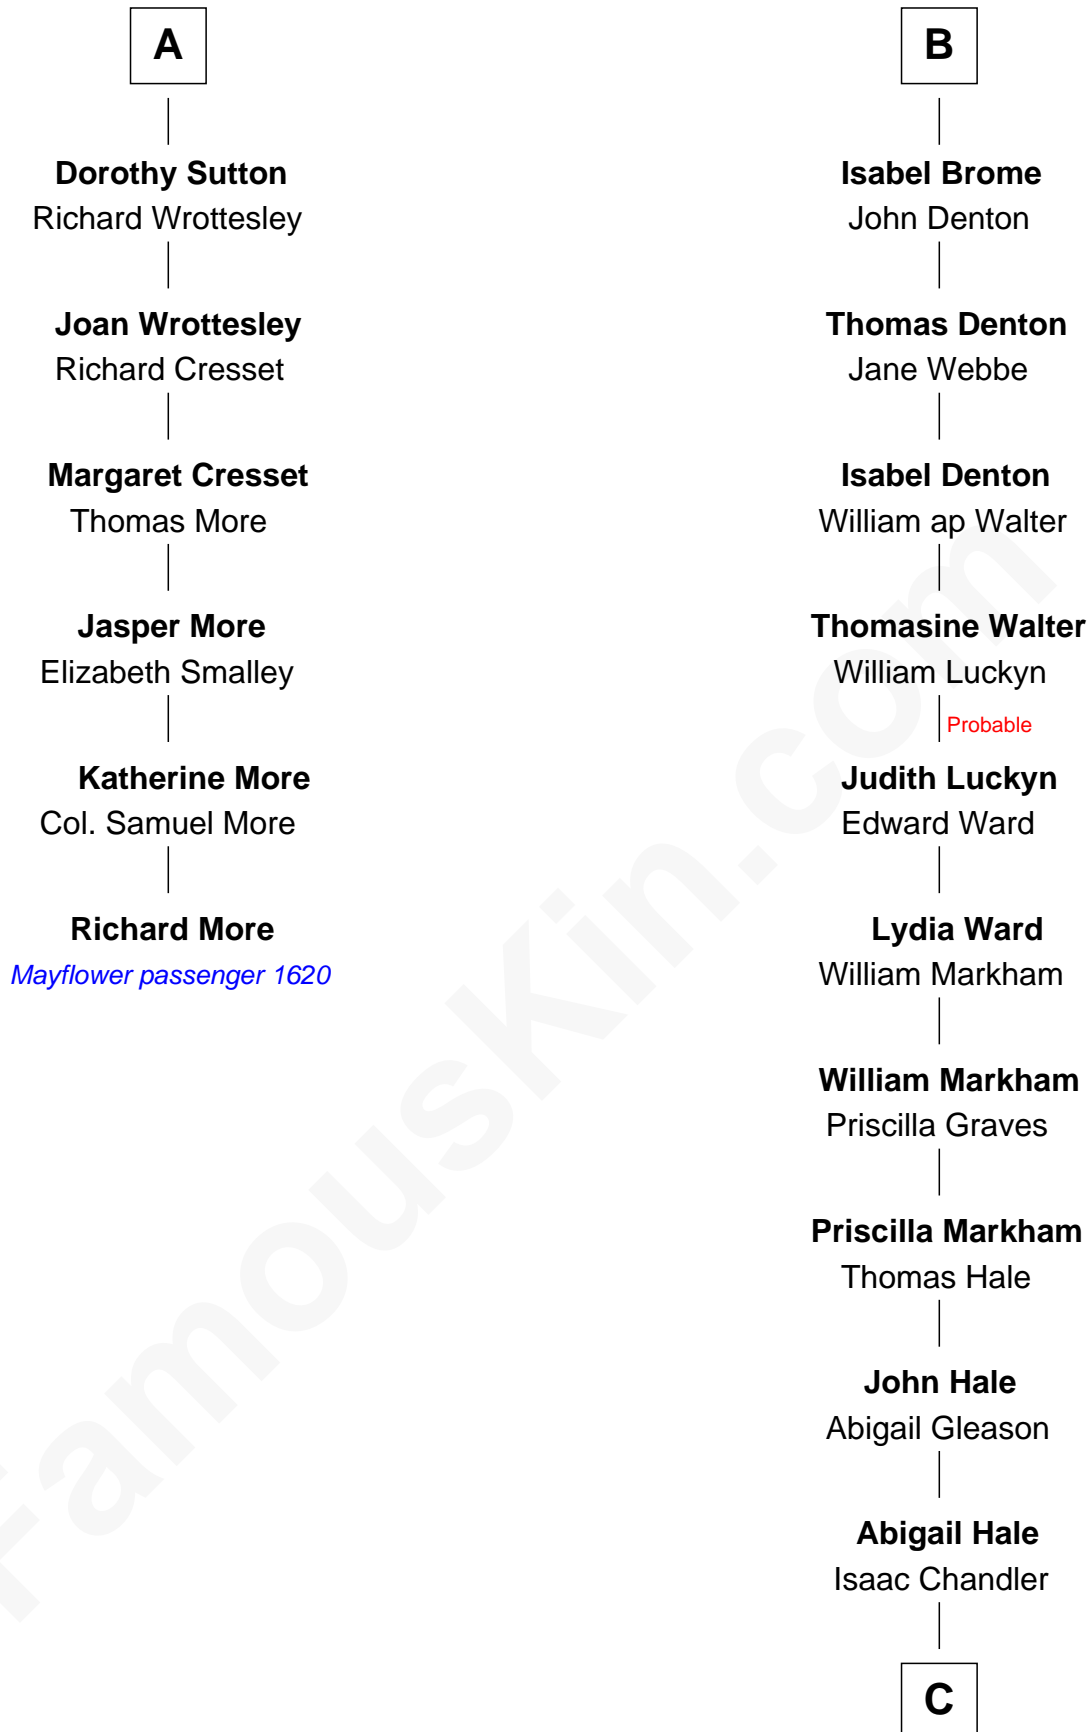

MAYFLOWER

# FamousKin.com Relationship Chart of Richard More

(c1614 - c1696) Mayflower passenger 1620

12th cousin 8 times removed of

**Rutherford B. Hayes**

19th U.S. President

**Sir James de Audley**

Ela Longespee

**Sir Hugh I de Audley**

**Sir Nicholas Audley**

Joan Martin

**Alice de Audley**

Sir Hugh de Meynell

**Isabel de Meynell**

Sir Thomas de Shirley

**Sir Hugh Shirley**

Beatrice Brewes

**Sir Ralph Shirley**

Joan Basset

**Beatrice Shirley**

John Brome

**B**

**C**

Abigail Chandler

Israel Smith