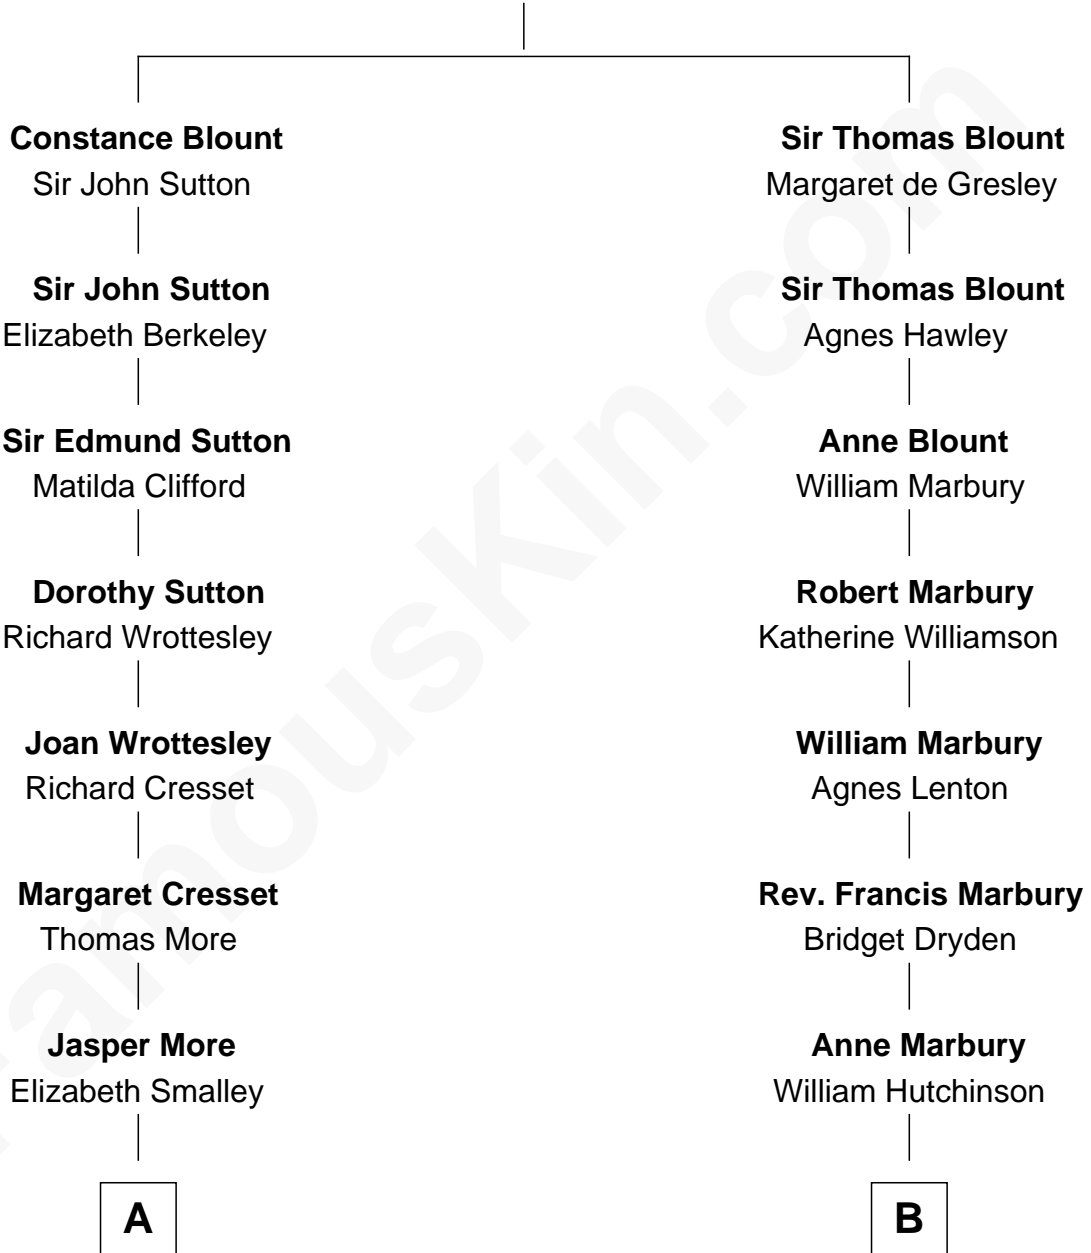

MAYFLOWER

FamousKin.com Relationship Chart of

Richard More

(c1614 - c1696) Mayflower passenger 1620

8th cousin 9 times removed of

Mitt Romney

70th Governor of Massachusetts

Sir Walter Blount

Sancha de Ayala

A

Katherine More
Col. Samuel More

Richard More
Mayflower passenger 1620

B

Susanna Hutchinson
John Cole

William Cole
Ann Pinder

Mary Cole
Samuel Dickinson