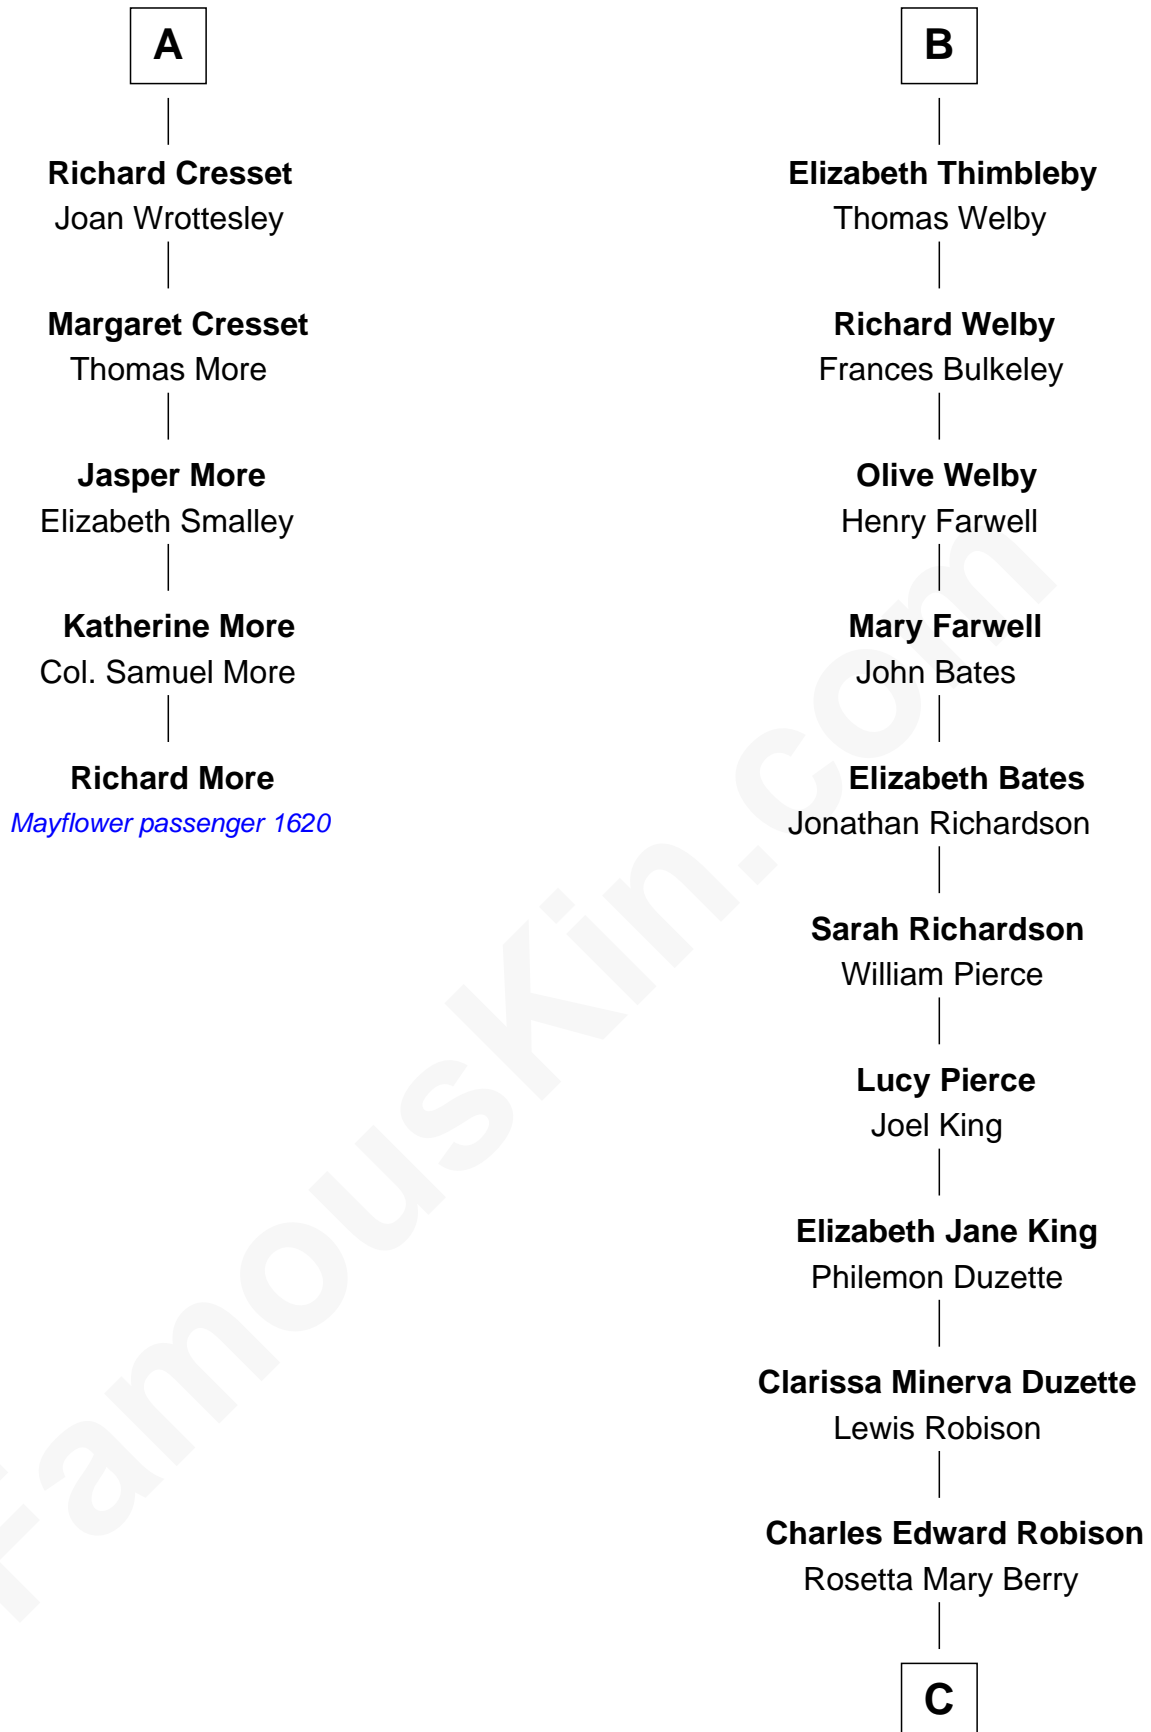

MAYFLOWER

FamousKin.com Relationship Chart of

Richard More

(c1614 - c1696) Mayflower passenger 1620

11th cousin 8 times removed of

Mitt Romney

70th Governor of Massachusetts

C

Alma Luella Robison
Harold Arundel LaFount

Lenore Emily LaFount
George Wilcken Romney

Mitt Romney
70th Governor of Massachusetts

FamousKin.com