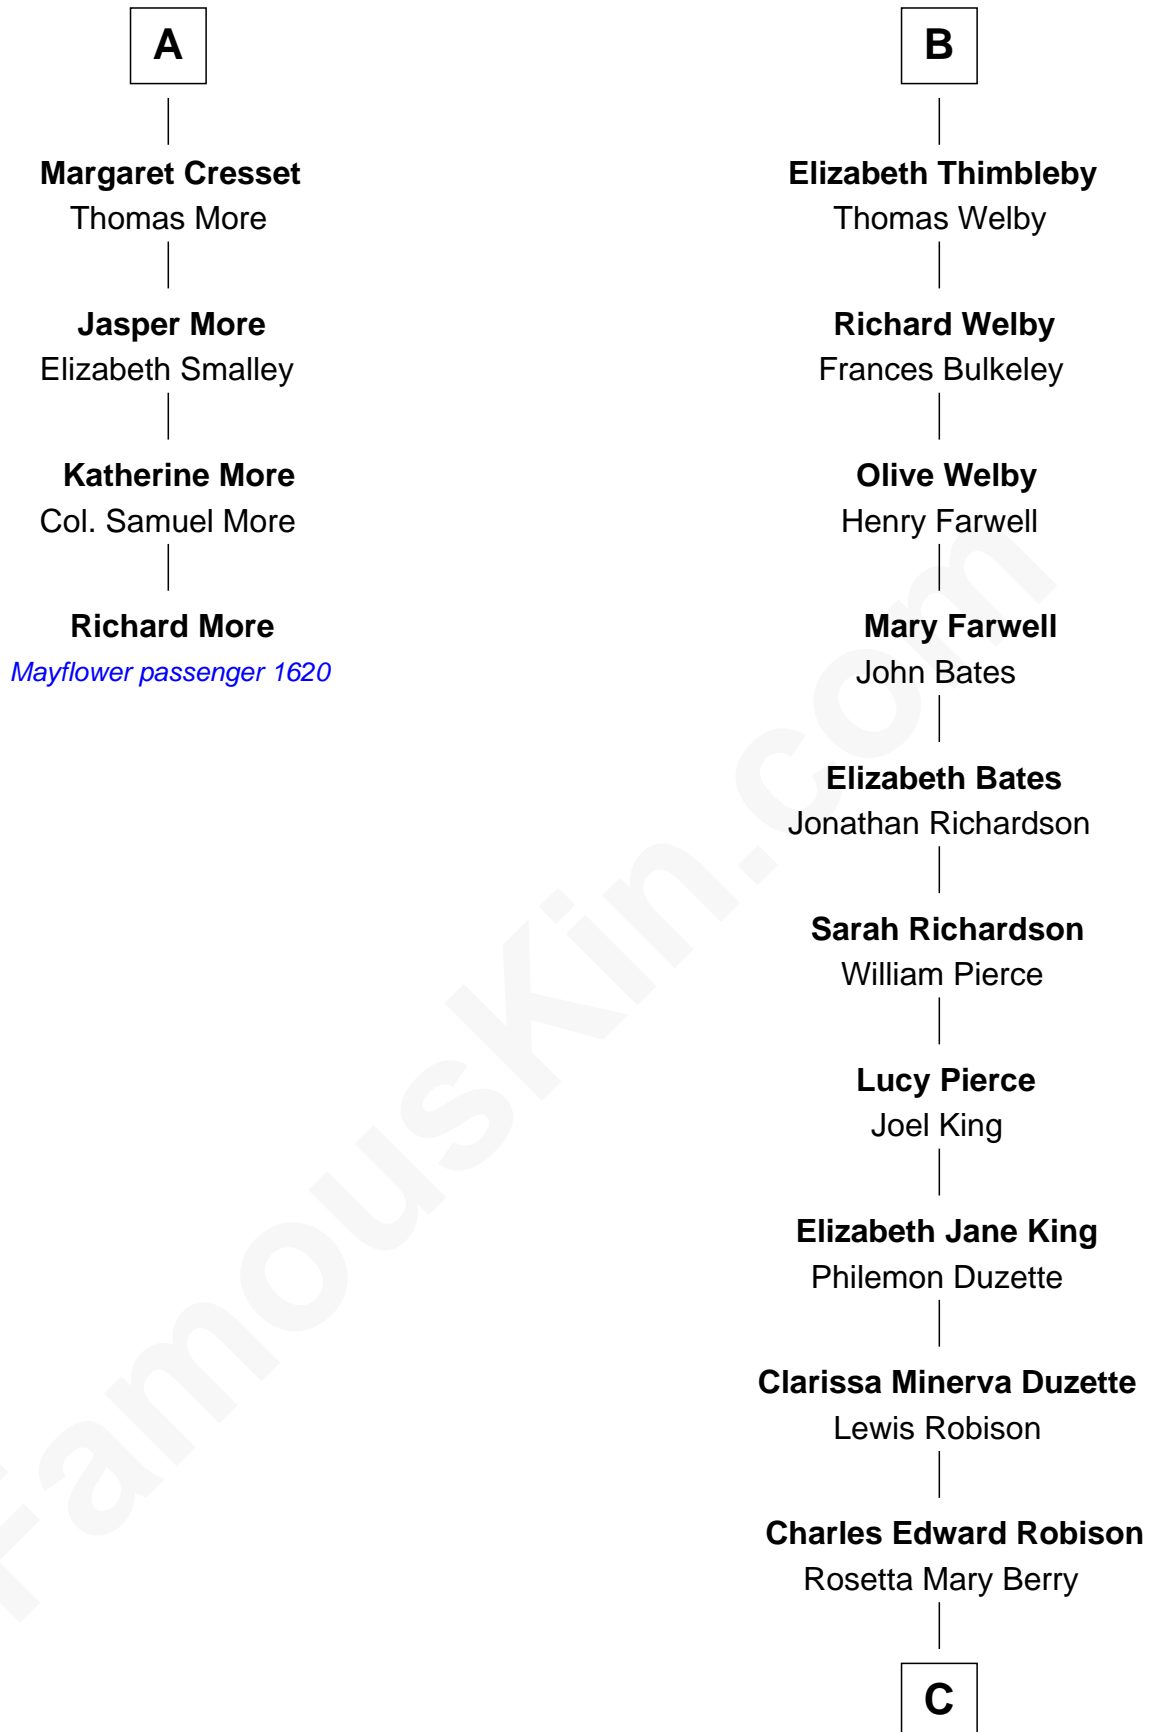

**MAYFLOWER**

# FamousKin.com Relationship Chart of

**Richard More**

*(c1614 - c1696) Mayflower passenger 1620*

**10th cousin 9 times removed of**

**Mitt Romney**

*70th Governor of Massachusetts*

C

Alma Luella Robison  
Harold Arundel LaFount

Lenore Emily LaFount  
George Wilcken Romney

Mitt Romney

*70th Governor of Massachusetts*

FamousKin.com