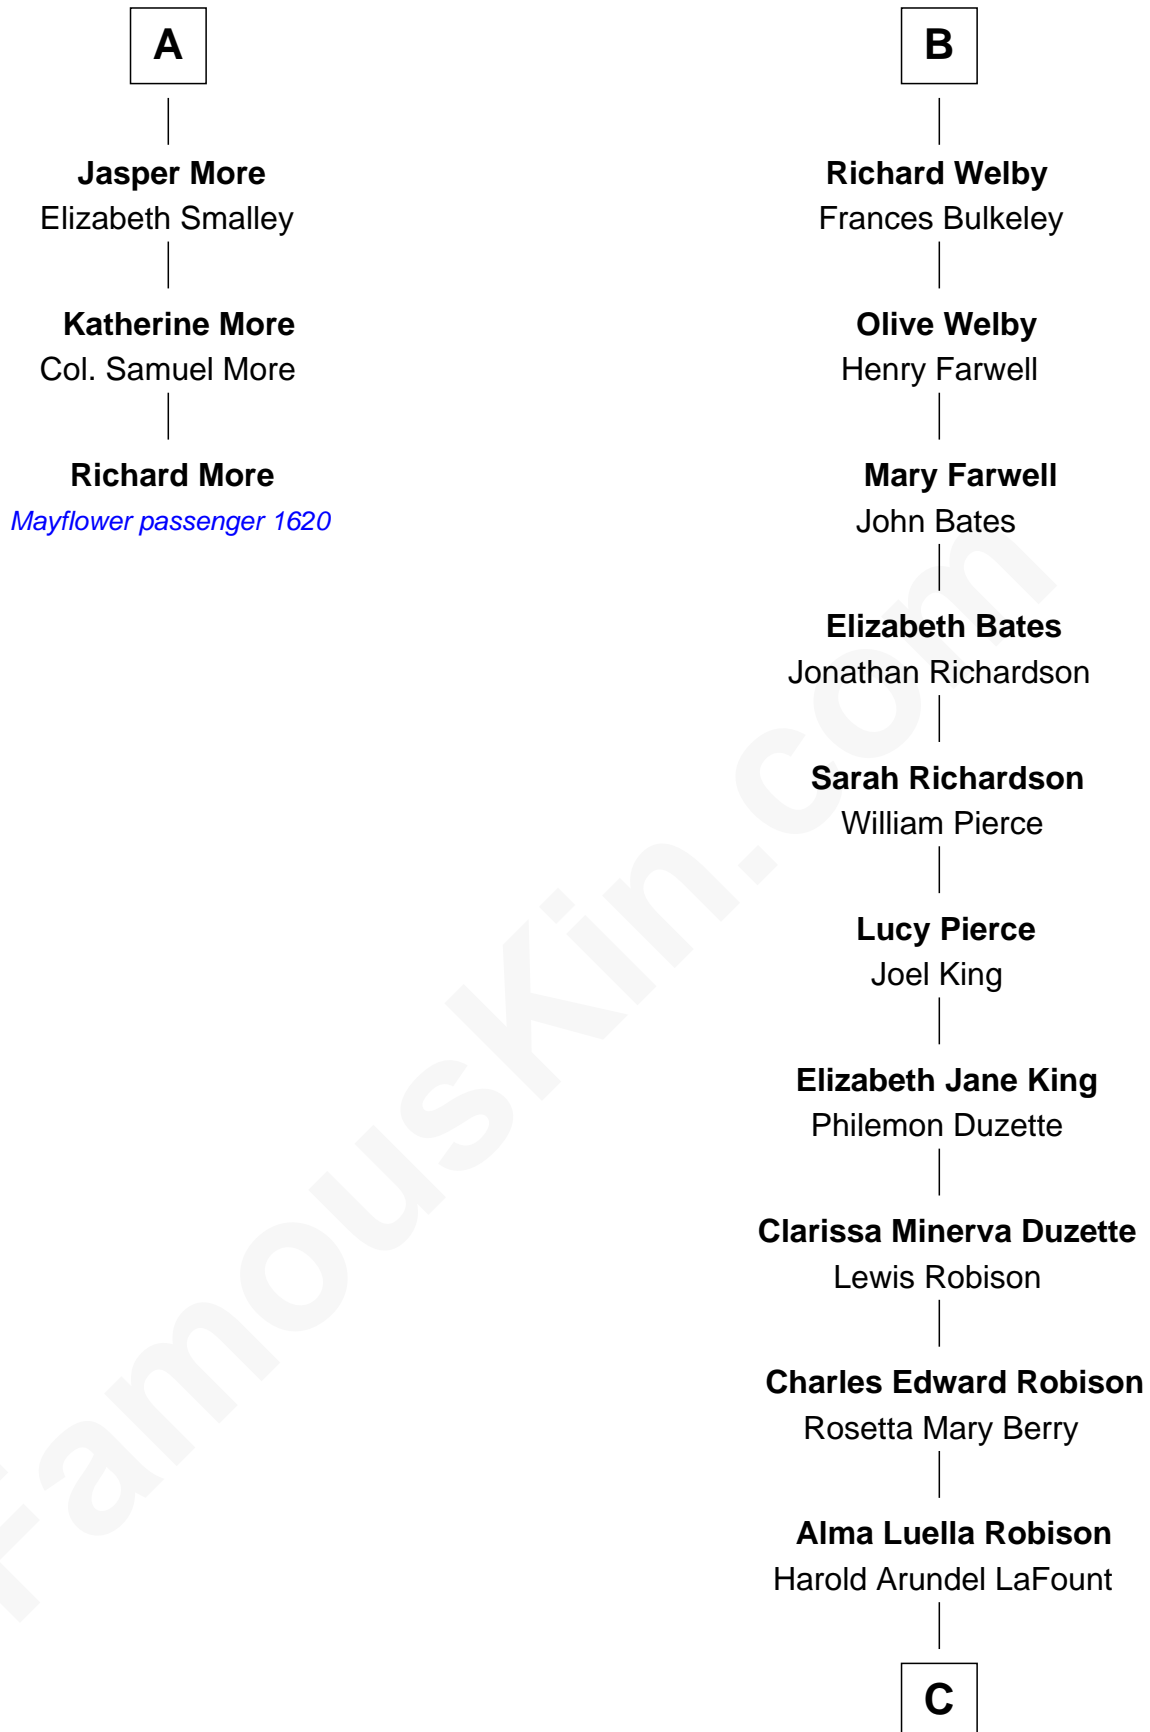

MAYFLOWER

FamousKin.com Relationship Chart of

Richard More

(c1614 - c1696) Mayflower passenger 1620

9th cousin 9 times removed of

Mitt Romney

70th Governor of Massachusetts

Sir Philip le Despencer

Elizabeth - - - - -

Alice le Despenser

Sir John Sutton

Sir John Sutton

Constance Blount

Sir John Sutton

Elizabeth Berkeley

Sir Edmund Sutton

Sir Robert Tyrwhit

Maud Talboys

Katharine Tyrwhit

Sir Richard Thimbleby

Elizabeth Thimbleby

Thomas Welby

B

C

Lenore Emily LaFount
George Wilcken Romney

Mitt Romney

70th Governor of Massachusetts

FamousKin.com