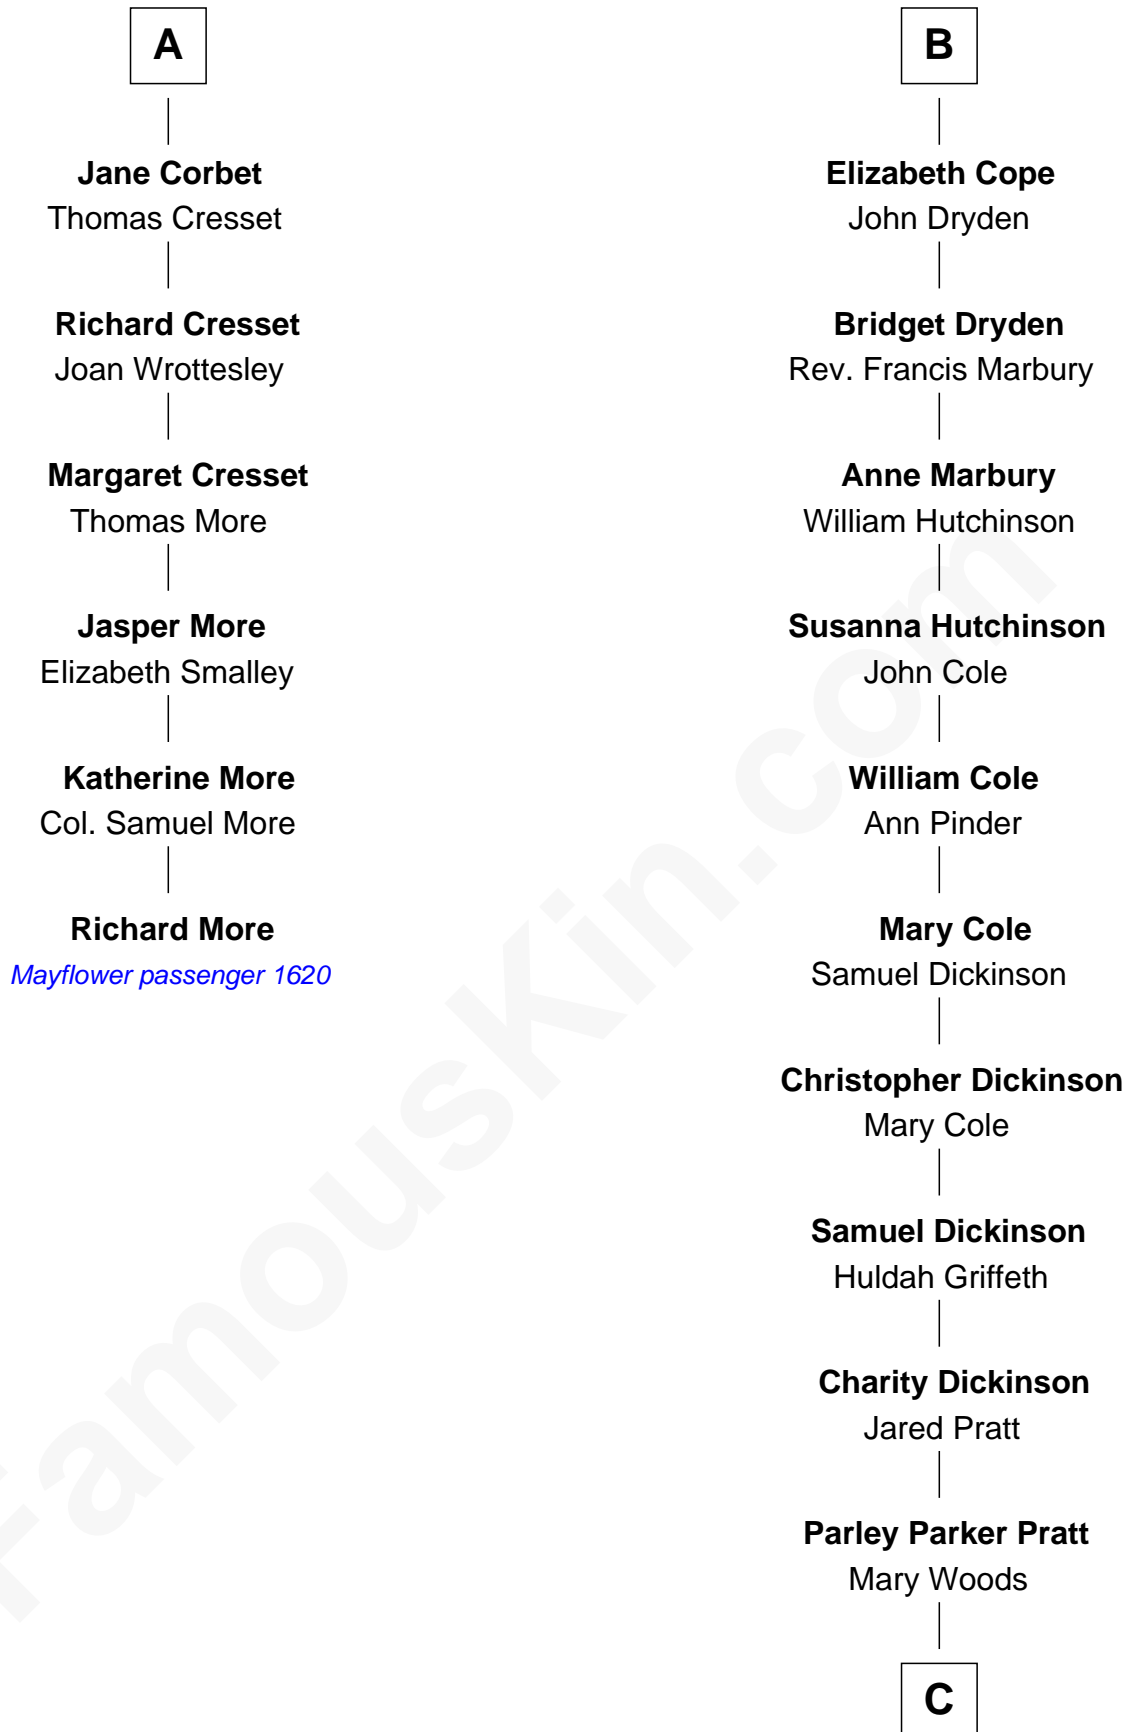

MAYFLOWER

FamousKin.com Relationship Chart of

Richard More

(c1614 - c1696) Mayflower passenger 1620

12th cousin 8 times removed of

Mitt Romney

70th Governor of Massachusetts

Sir Gilbert Talbot

Pernel le Boteler

C

Helaman Pratt

Anna Johanna Dorothy Wilcken

Anna Amelia Pratt

Gaskell Samuel Romney

George Wilcken Romney

Lenore Emily LaFount

Mitt Romney

70th Governor of Massachusetts

FamousKin.com