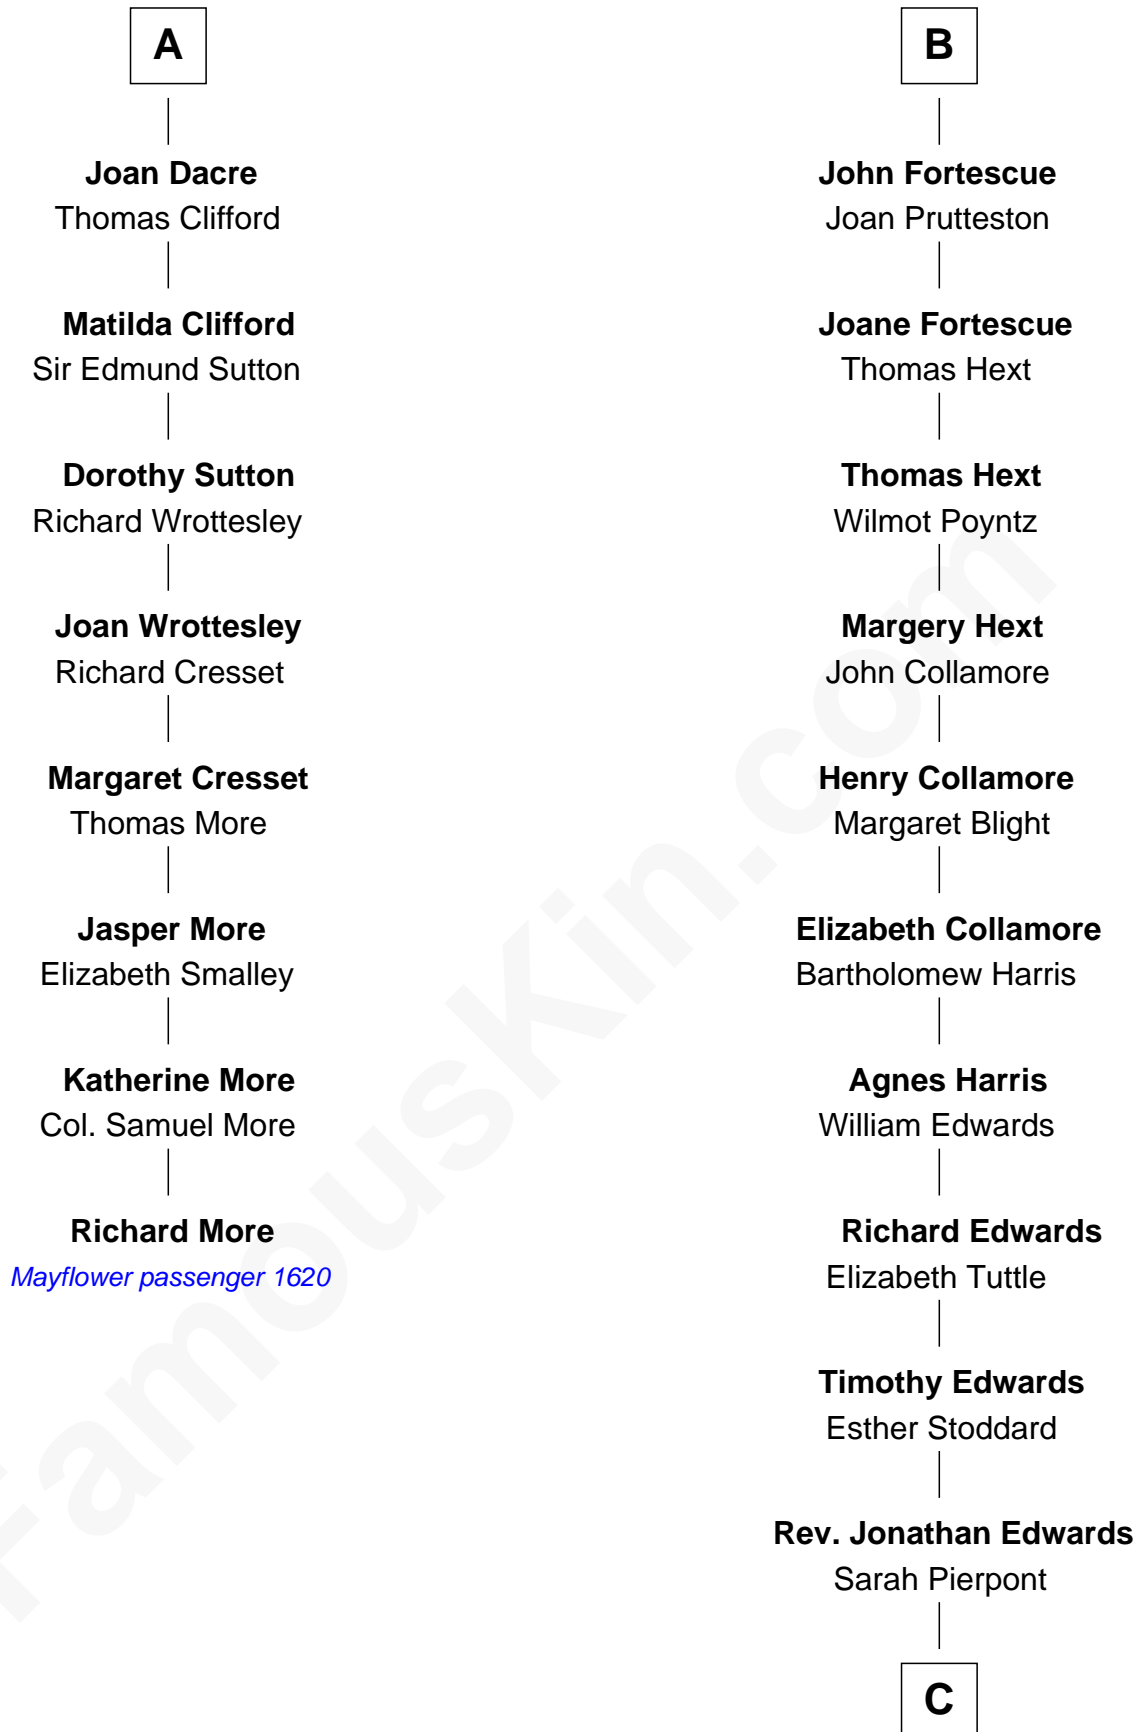

**MAYFLOWER**

# FamousKin.com Relationship Chart of

**Richard More**

(c1614 - c1696) Mayflower passenger 1620

14th cousin 4 times removed of

**Aaron Burr**

*Killed Alexander Hamilton*

**Sir Geoffrey FitzPiers**

Aveline de Clare

**C**

—  
**Esther Edwards**

Aaron Burr

—  
**Aaron Burr**

*Killed Alexander Hamilton*

FamousKin.com