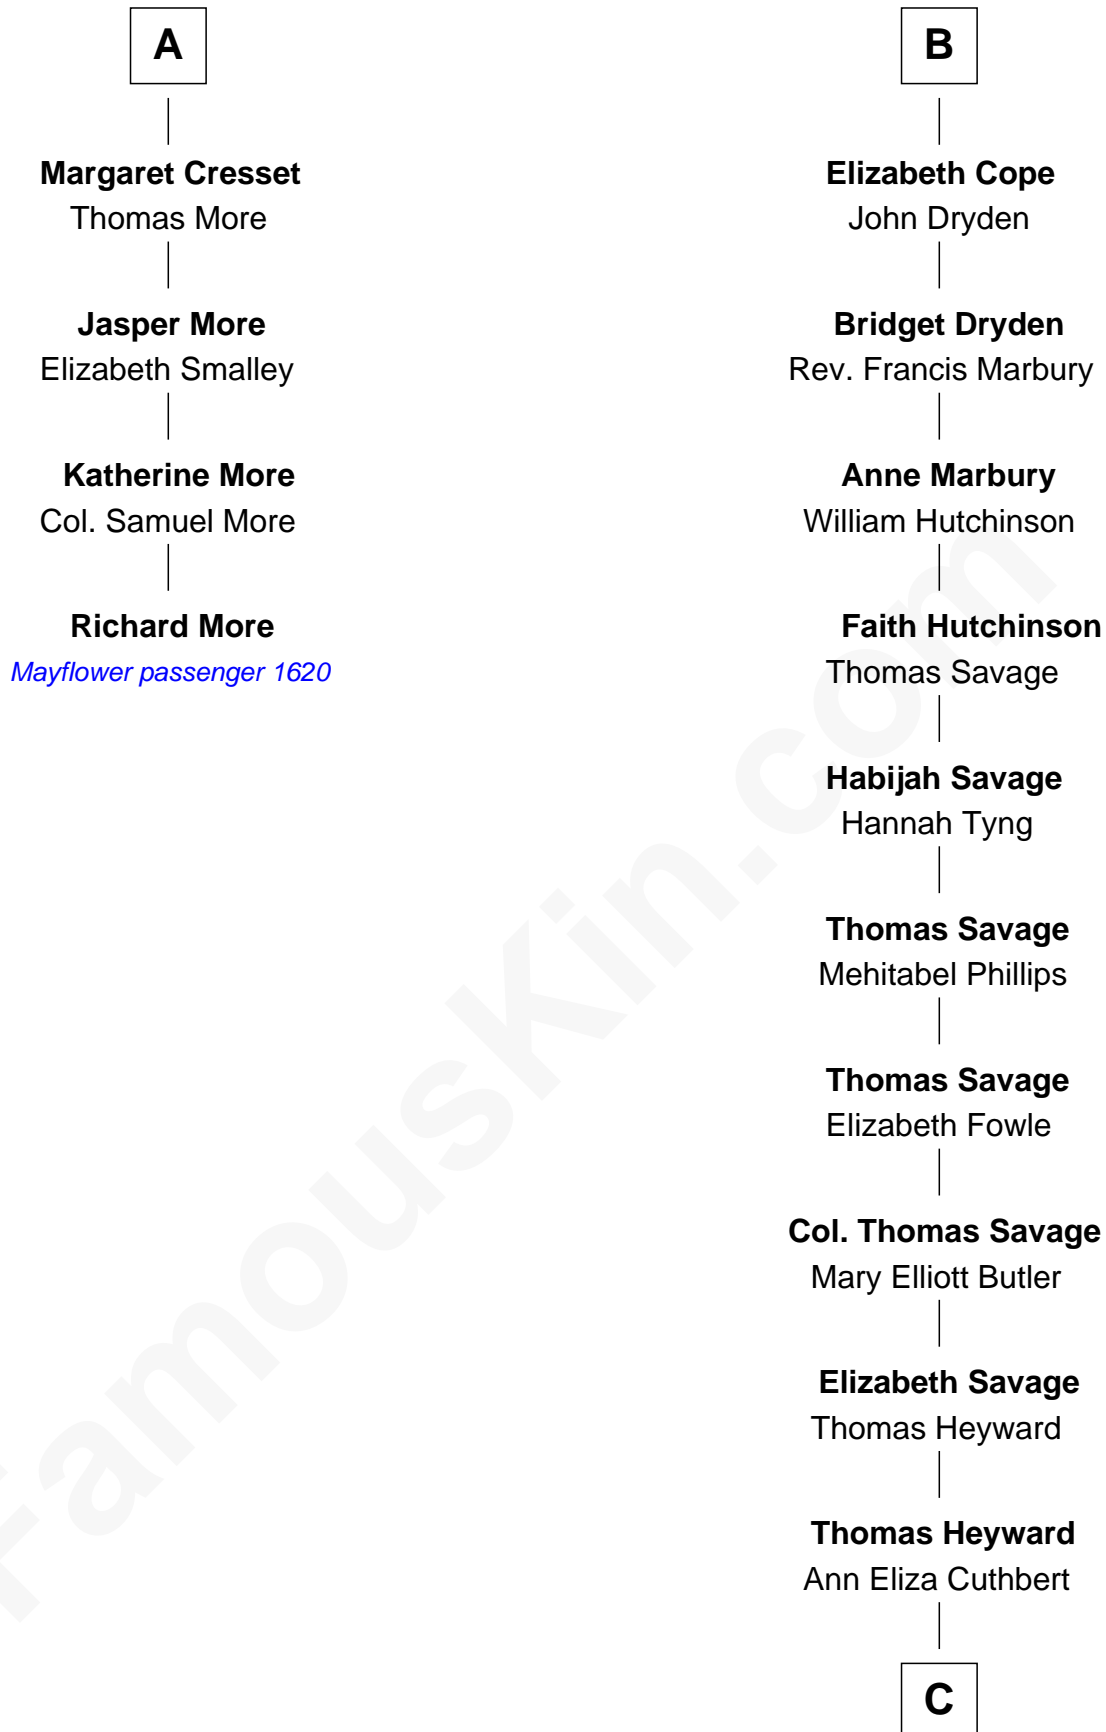

MAYFLOWER

# FamousKin.com Relationship Chart of Richard More

(c1614 - c1696) Mayflower passenger 1620

10th cousin 10 times removed of

**DuBose Heyward**

Author of Porgy (Porgy & Bess)

**C**

**Thomas Savage Heyward**

Georgianna Hasell

**Thomas Savage Heyward**

Louisa Watkins

**Edwin Watkins Heyward**

Jane Screven DuBose

**DuBose Heyward**

*American Novelist*

FamousKin.com