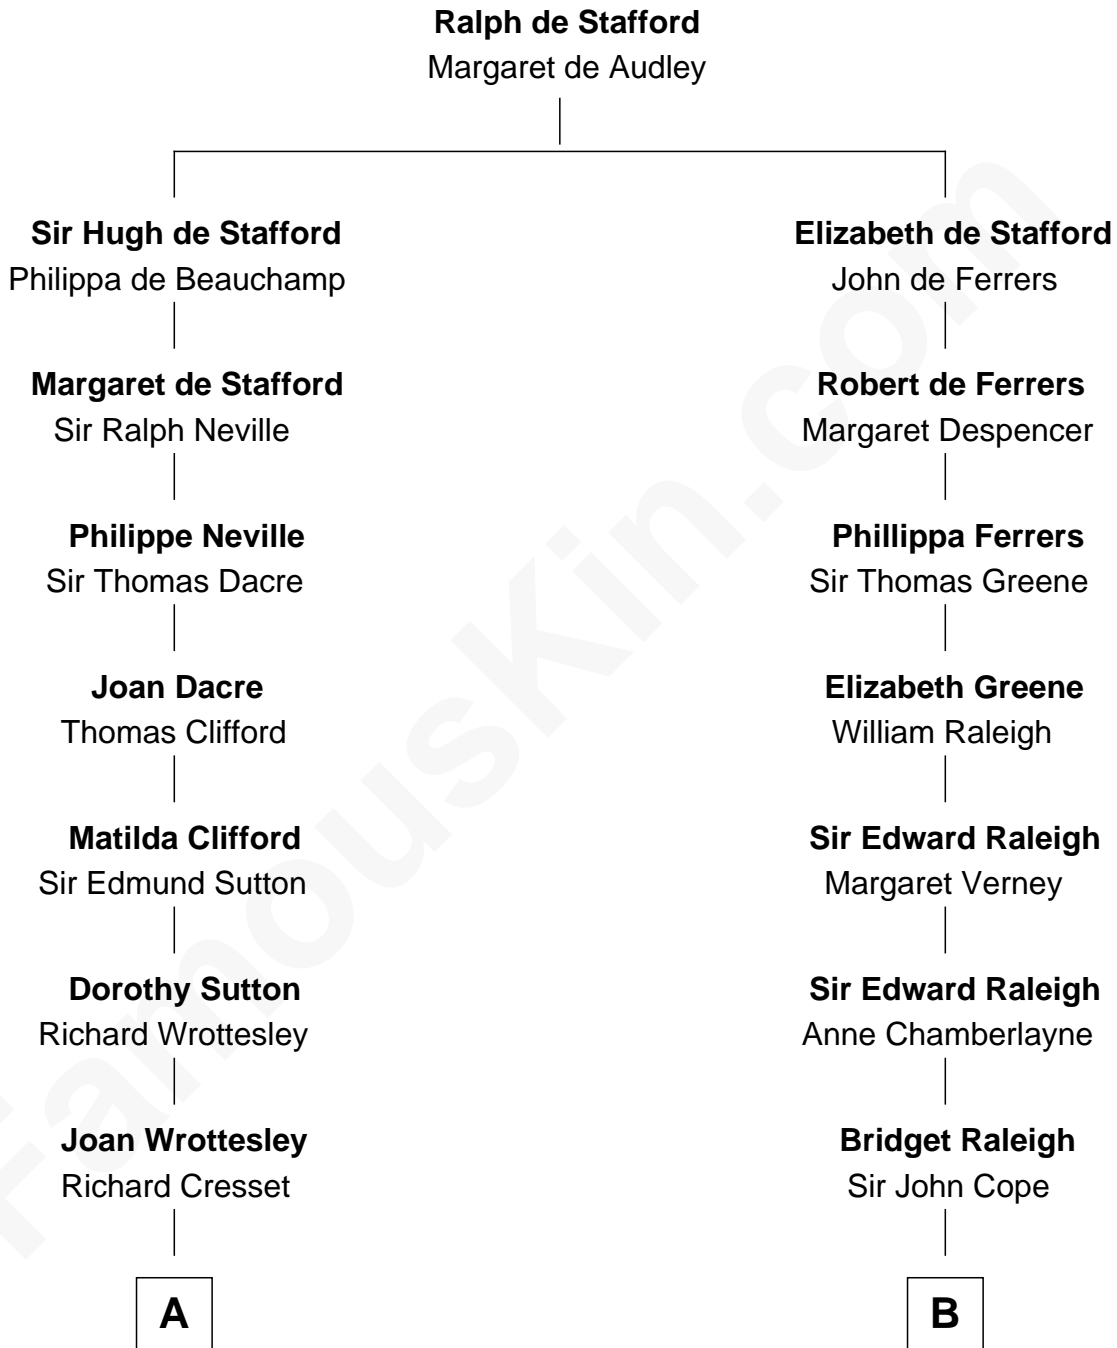

MAYFLOWER

# FamousKin.com Relationship Chart of Richard More

(c1614 - c1696) Mayflower passenger 1620

10th cousin 10 times removed of

**DuBose Heyward**

Author of Porgy (Porgy & Bess)

**C**

**Thomas Savage Heyward**

Georgianna Hasell

**Thomas Savage Heyward**

Louisa Watkins

**Edwin Watkins Heyward**

Jane Screven DuBose

**DuBose Heyward**

*American Novelist*

FamousKin.com