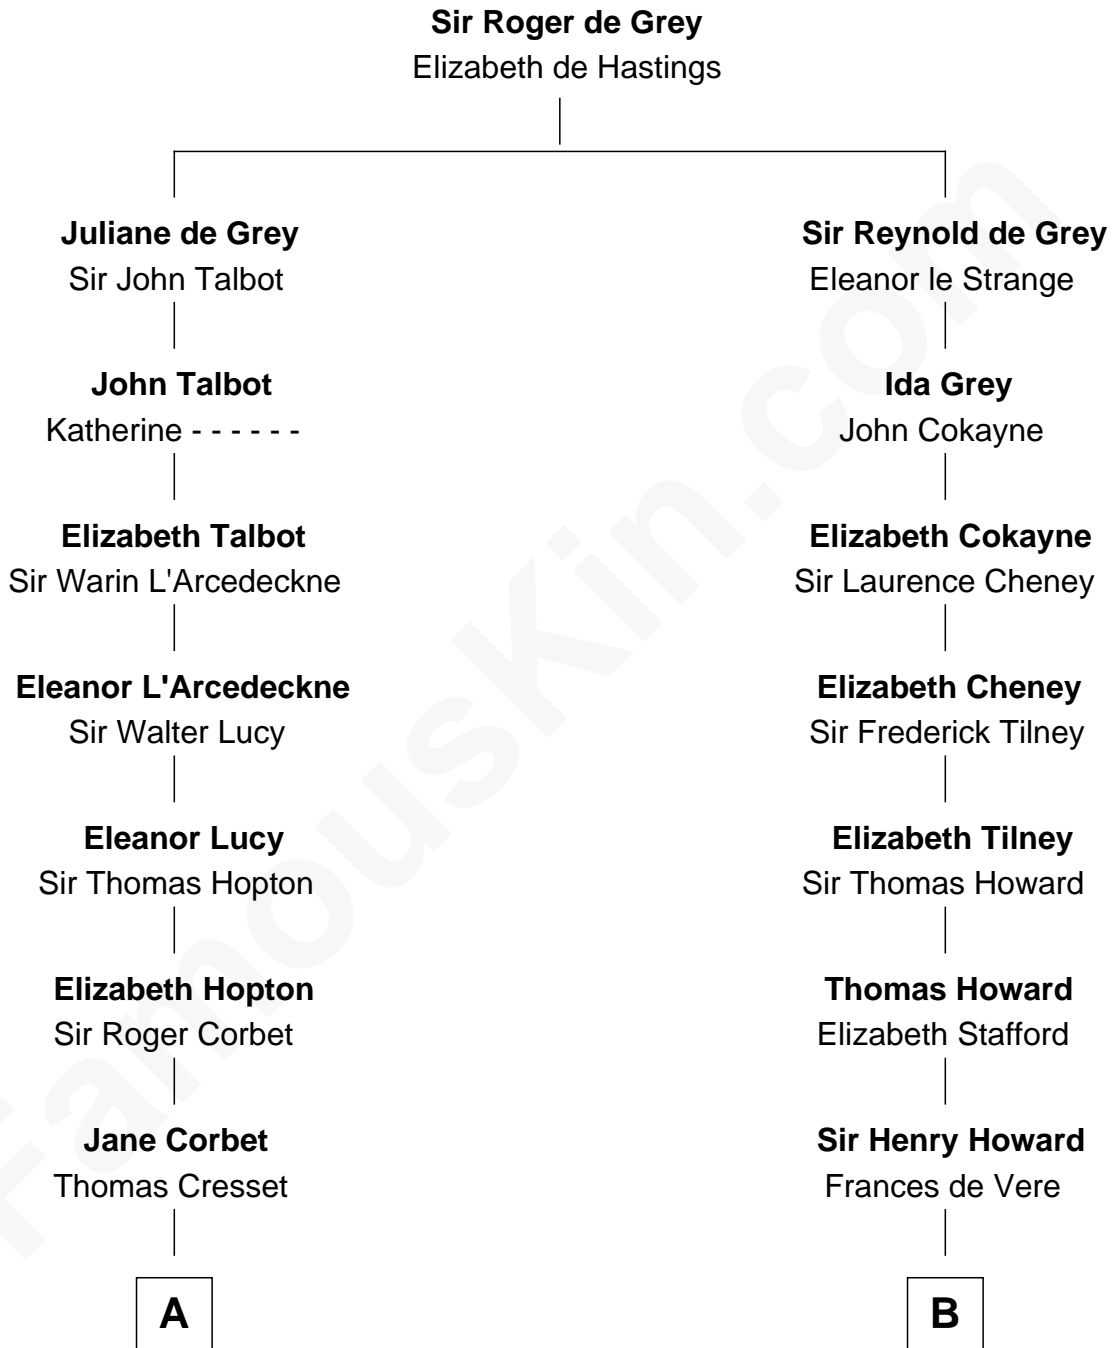

**MAYFLOWER**

# FamousKin.com Relationship Chart of

**Richard More**

(c1614 - c1696) Mayflower passenger 1620

11th cousin 5 times removed of

**Francis Scott Key**

Author of "The Star Spangled Banner"

**A**

**Richard Cresset**

Joan Wrottesley

**Margaret Cresset**

Thomas More

**Jasper More**

Elizabeth Smalley

**Katherine More**

Col. Samuel More

**Richard More**