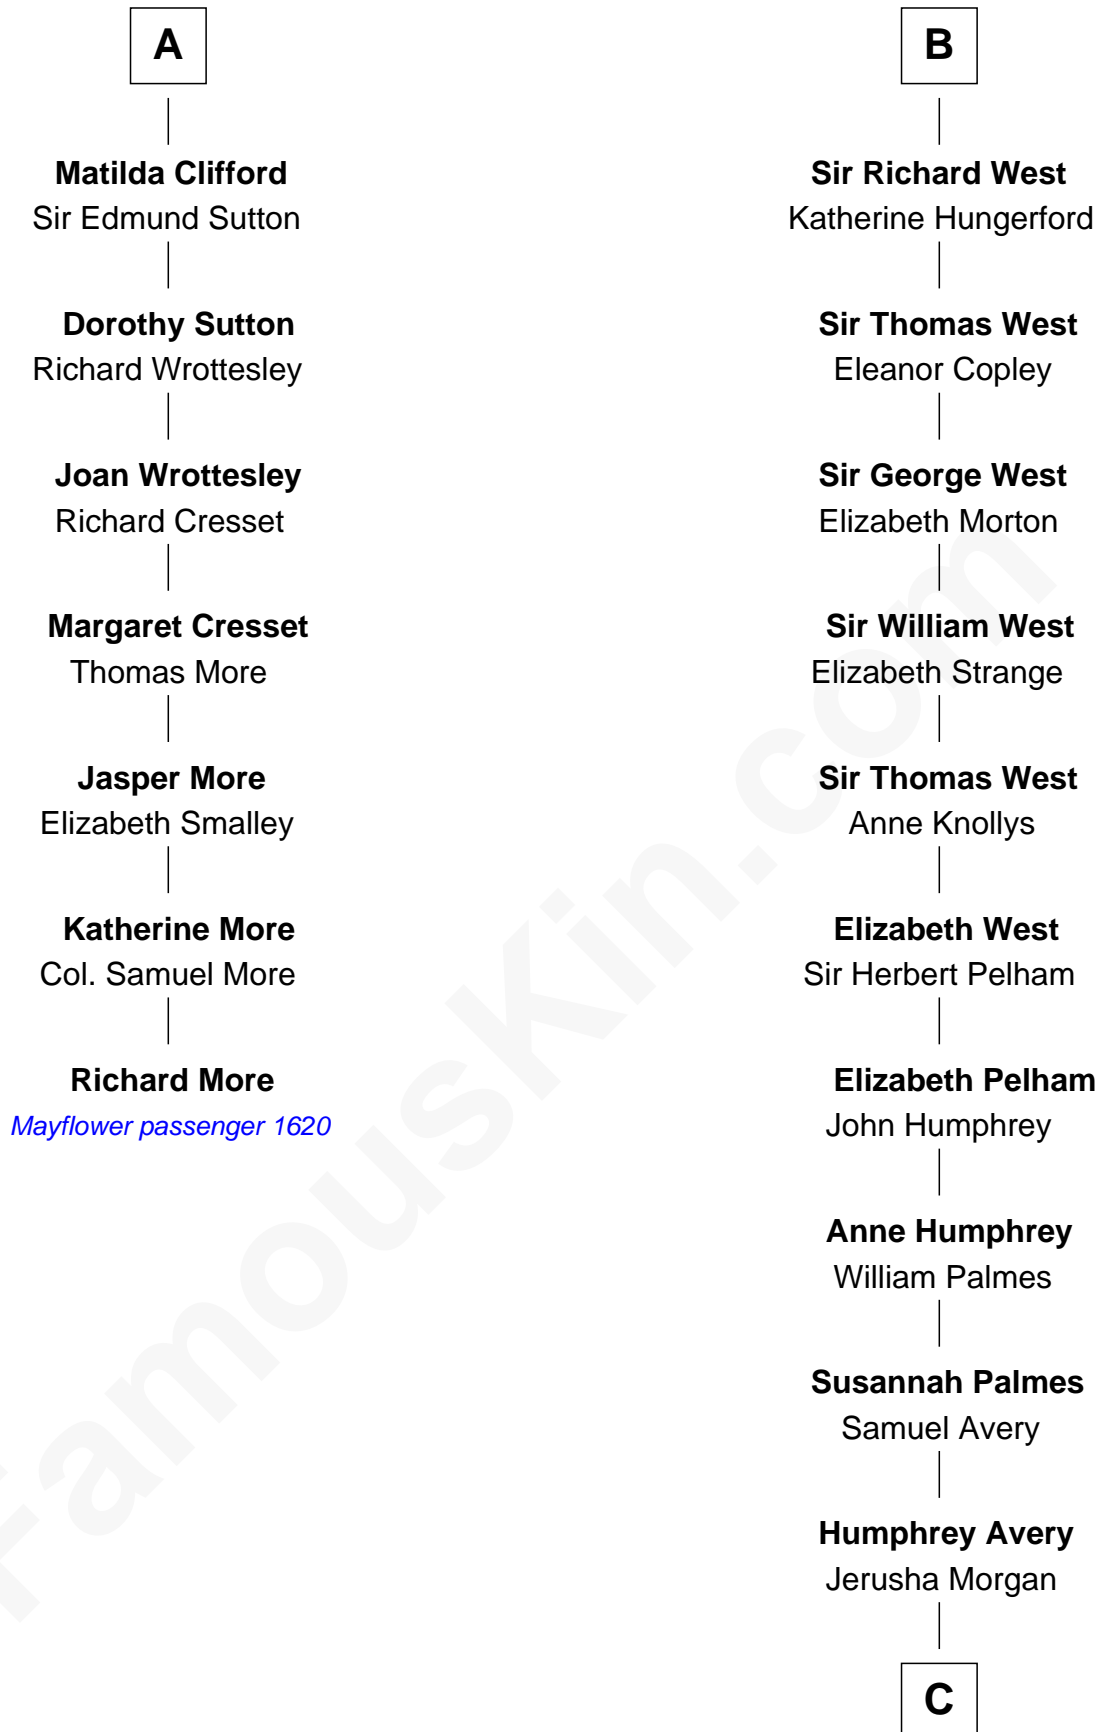

MAYFLOWER

FamousKin.com Relationship Chart of Richard More

(c1614 - c1696) Mayflower passenger 1620

13th cousin 8 times removed of

John D. Rockefeller

Founder of the Standard Oil Company

Alan la Zouche

Ellen de Quincy

Ela Longespee

Sir Alan la Zouche

Eleanor de Segrave

Maude la Zouche

Sir Robert de Holland

Margaret de Holland

Sir John de la Warre

Roger de la Warre

Eleanor Mowbray

Joan de la Warre

Sir Thomas West

Sir Reynold West

Margaret Thorley

B

C

|
Solomon Avery
Hannah Punderson

|
Miles Avery
Malinda Pixley

|
Lucy Avery
Godfrey Lewis Rockefeller

|
William Avery Rockefeller
Eliza Davison

|
John D. Rockefeller
Founder of the Standard Oil Company