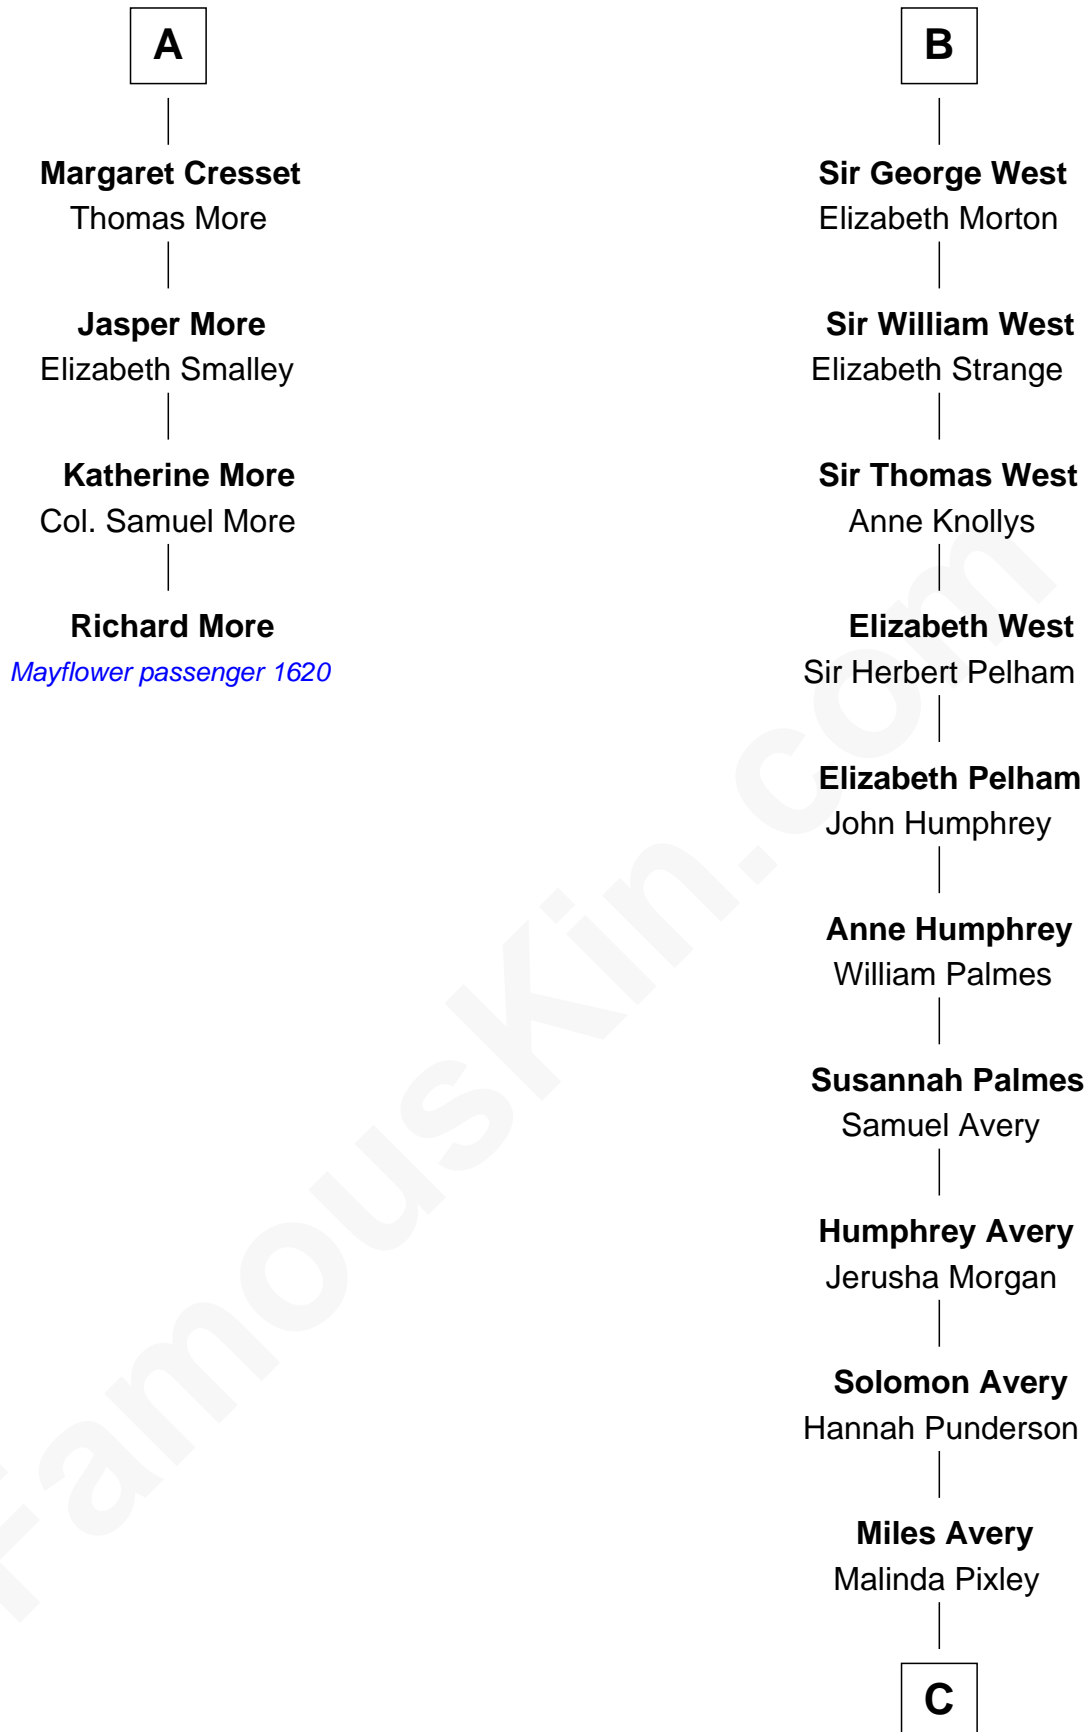

MAYFLOWER

FamousKin.com Relationship Chart of

Richard More

(c1614 - c1696) Mayflower passenger 1620

10th cousin 9 times removed of

John D. Rockefeller

Founder of the Standard Oil Company

C

—
Lucy Avery

Godfrey Lewis Rockefeller

—
William Avery Rockefeller

Eliza Davison

—
John D. Rockefeller

Founder of the Standard Oil Company

FamousKin.com