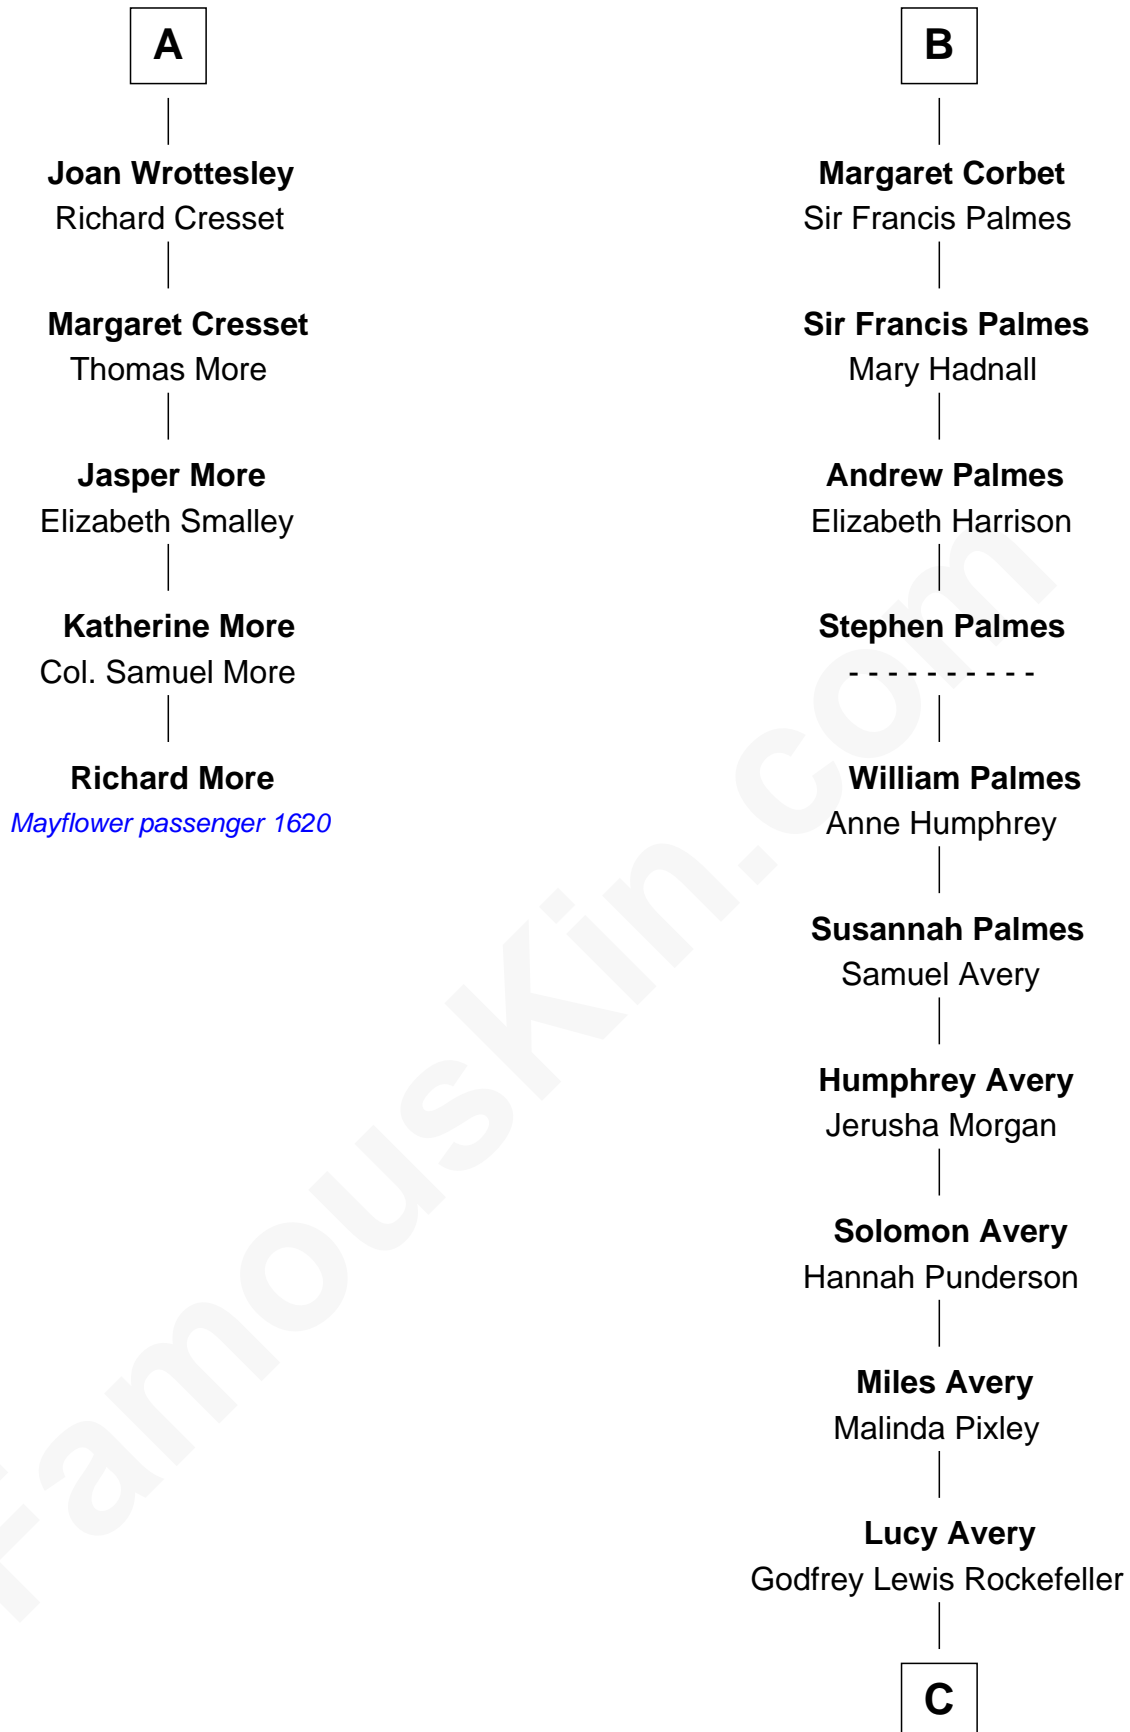

MAYFLOWER

FamousKin.com Relationship Chart of **Richard More**

(c1614 - c1696) Mayflower passenger 1620

11th cousin 7 times removed of

John D. Rockefeller

Founder of the Standard Oil Company

Elizabeth de Badlesmere

with husband
Sir Edmund Mortimer

with husband
Sir William de Bohun

Sir Roger de Mortimer
Philippa de Montagu

Elizabeth de Bohun
Sir Richard Fitzalan

Edmund Mortimer
Philippa Plantagenet

Joan Fitzalan
Sir William Beauchamp

Elizabeth Mortimer
Sir Henry Percy

Joan Beauchamp
James Butler

Elizabeth Percy
Sir John Clifford

Elizabeth Butler
John Talbot

Thomas Clifford
Joan Dacre

Ann Talbot
Sir Henry Vernon

Matilda Clifford
Sir Edmund Sutton

Elizabeth Vernon
Sir Robert Corbet

Dorothy Sutton
Richard Wrottesley

Sir Roger Corbet
Anne Windsor

A

B

C

|
William Avery Rockefeller

Eliza Davison