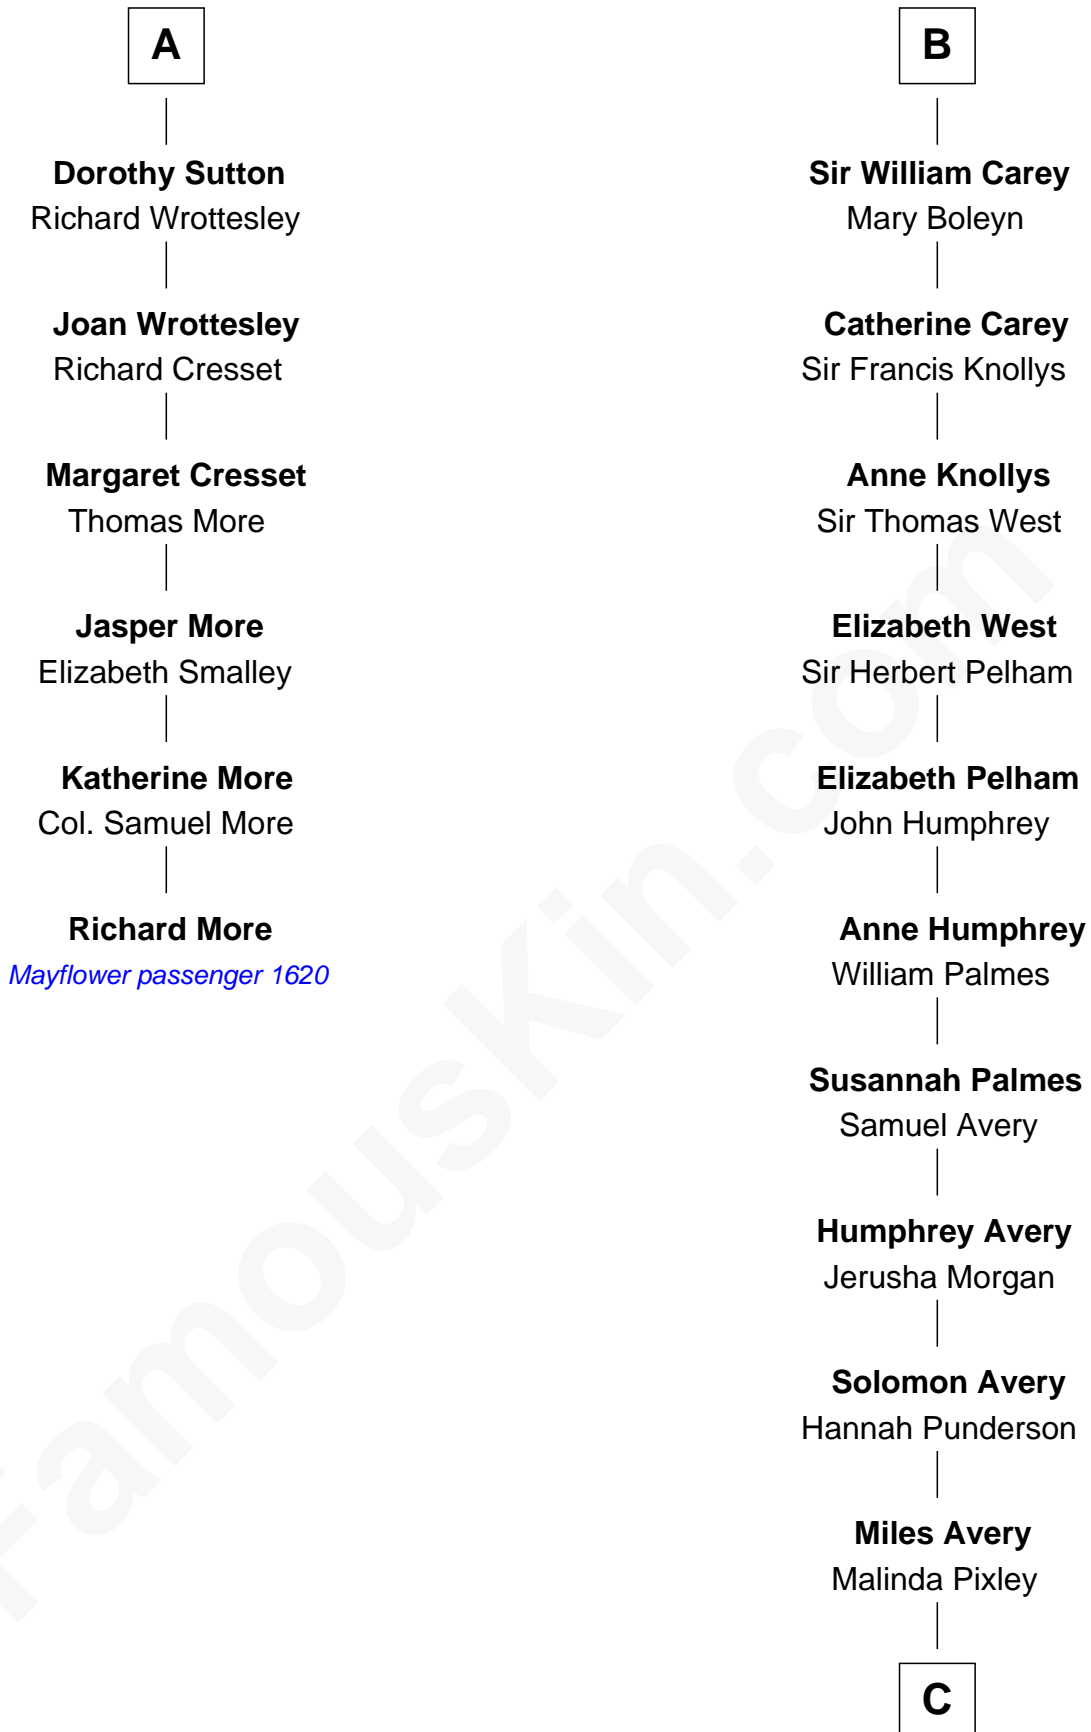

MAYFLOWER

FamousKin.com Relationship Chart of Richard More

(c1614 - c1696) Mayflower passenger 1620

12th cousin 7 times removed of

John D. Rockefeller

Founder of the Standard Oil Company

Sir Hugh le Despencer
Isabella de Beauchamp

Sir Philip le Despencer
Margaret de Goushill

Hugh le Despencer
Eleanor de Clare

Sir Philip le Despencer
Joan de Cobham

Elizabeth le Despencer
Maurice de Berkeley

Sir Philip le Despencer
Elizabeth - - - - -

Thomas de Berkeley
Margaret de Lisle

Alice le Despenser
Sir John Sutton

Elizabeth de Berkeley
Richard de Beauchamp

Sir John Sutton
Constance Blount

Eleanor Beauchamp
Edmund Beaufort

Sir John Sutton
Elizabeth Berkeley

Eleanor Beaufort
Sir Robert Spencer

Sir Edmund Sutton
Matilda Clifford

Margaret Spencer
Sir Thomas Carey

A

B

C

—
Lucy Avery

Godfrey Lewis Rockefeller