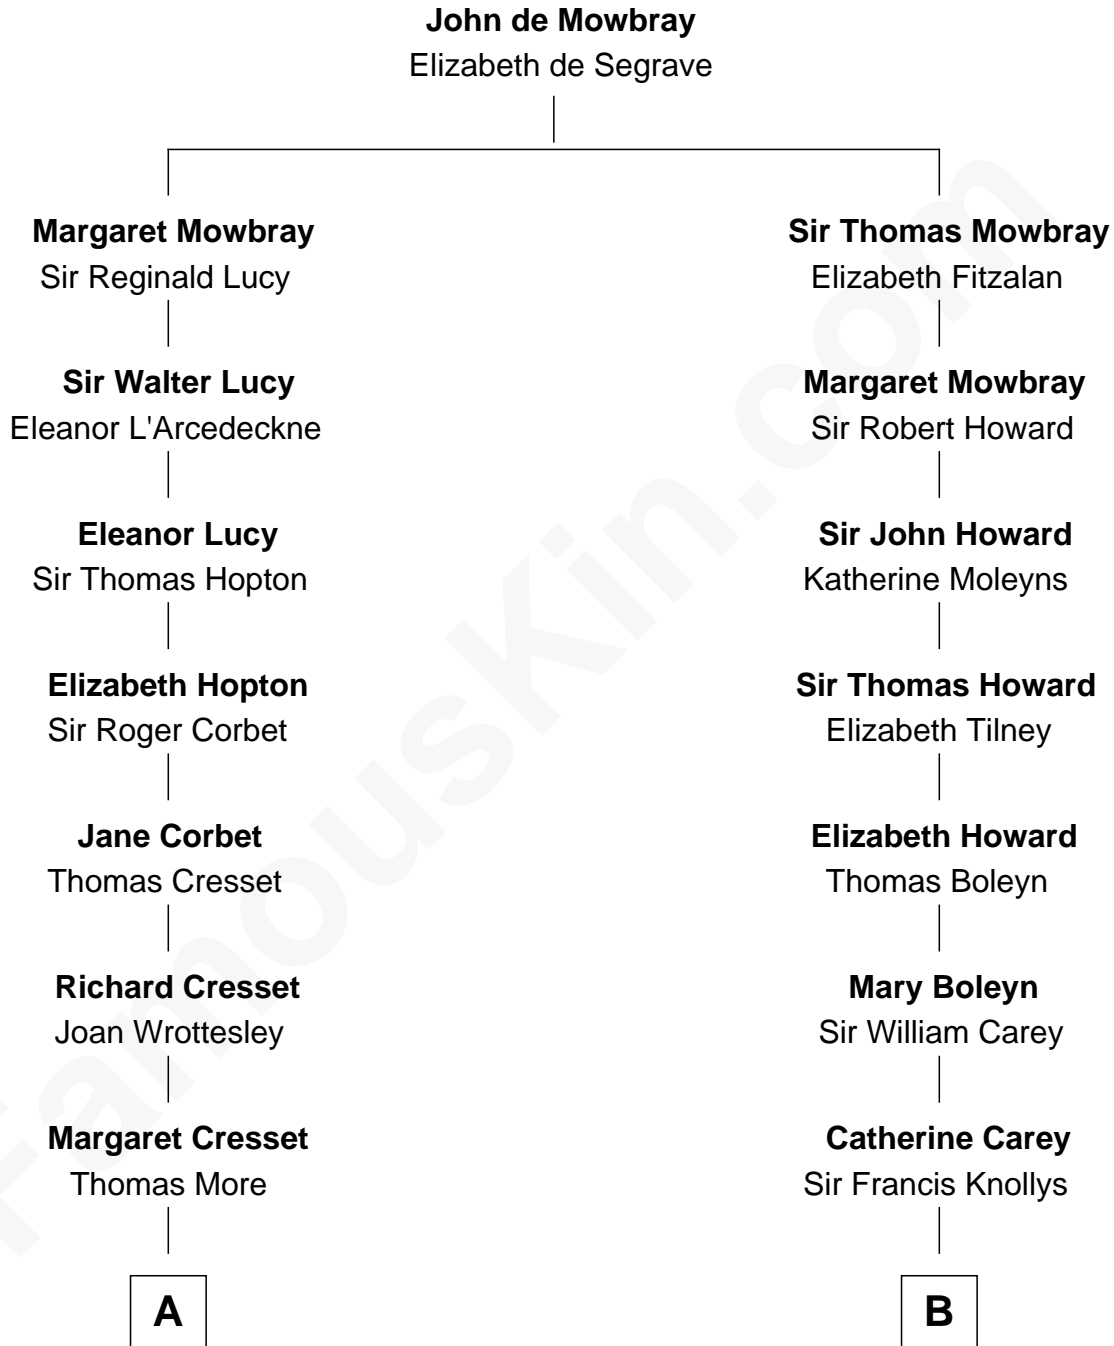

MAYFLOWER

FamousKin.com Relationship Chart of Richard More

(c1614 - c1696) Mayflower passenger 1620

9th cousin 8 times removed of

John D. Rockefeller

Founder of the Standard Oil Company

A

Jasper More
Elizabeth Smalley

Katherine More
Col. Samuel More

Richard More
Mayflower passenger 1620

B

Anne Knollys
Sir Thomas West

Elizabeth West
Sir Herbert Pelham

Elizabeth Pelham
John Humphrey

Anne Humphrey
William Palmes

Susannah Palmes
Samuel Avery

Humphrey Avery
Jerusha Morgan

Solomon Avery
Hannah Punderson

Miles Avery
Malinda Pixley

Lucy Avery
Godfrey Lewis Rockefeller

William Avery Rockefeller
Eliza Davison

John D. Rockefeller
Founder of the Standard Oil Company