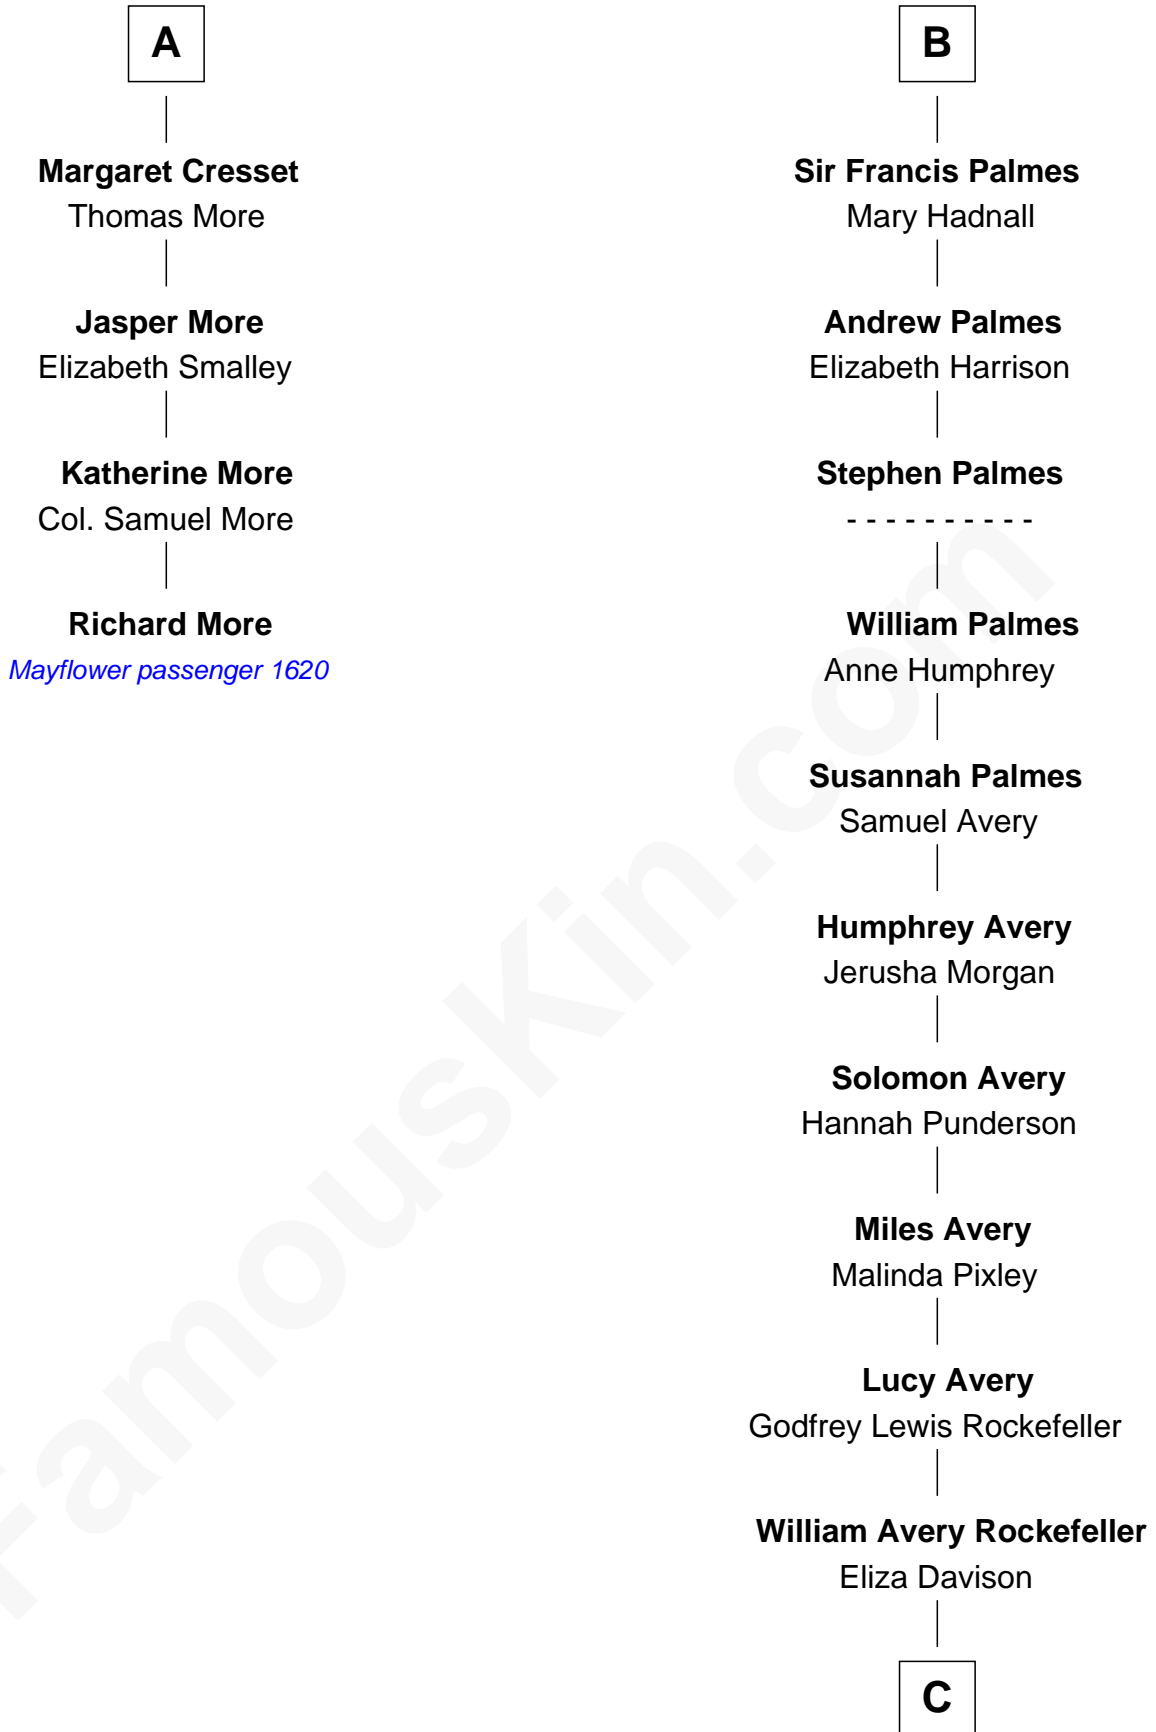

MAYFLOWER

FamousKin.com Relationship Chart of

Richard More

(c1614 - c1696) Mayflower passenger 1620

10th cousin 9 times removed of

Nelson Rockefeller

41st U.S. Vice-President

Sir Thomas de Beauchamp

Sir William Beauchamp

Joan Fitzalan

Joan Beauchamp

James Butler

Elizabeth Butler

John Talbot

Ann Talbot

Sir Henry Vernon

Elizabeth Vernon

Sir Robert Corbet

Sir Roger Corbet

Anne Windsor

Margaret Corbet

Sir Francis Palmes

B

C

John Davison Rockefeller

Laura Celestia Spelman

John Davison Rockefeller

Abby Greene Aldrich

Nelson Rockefeller

41st U.S. Vice-President

FamousKin.com