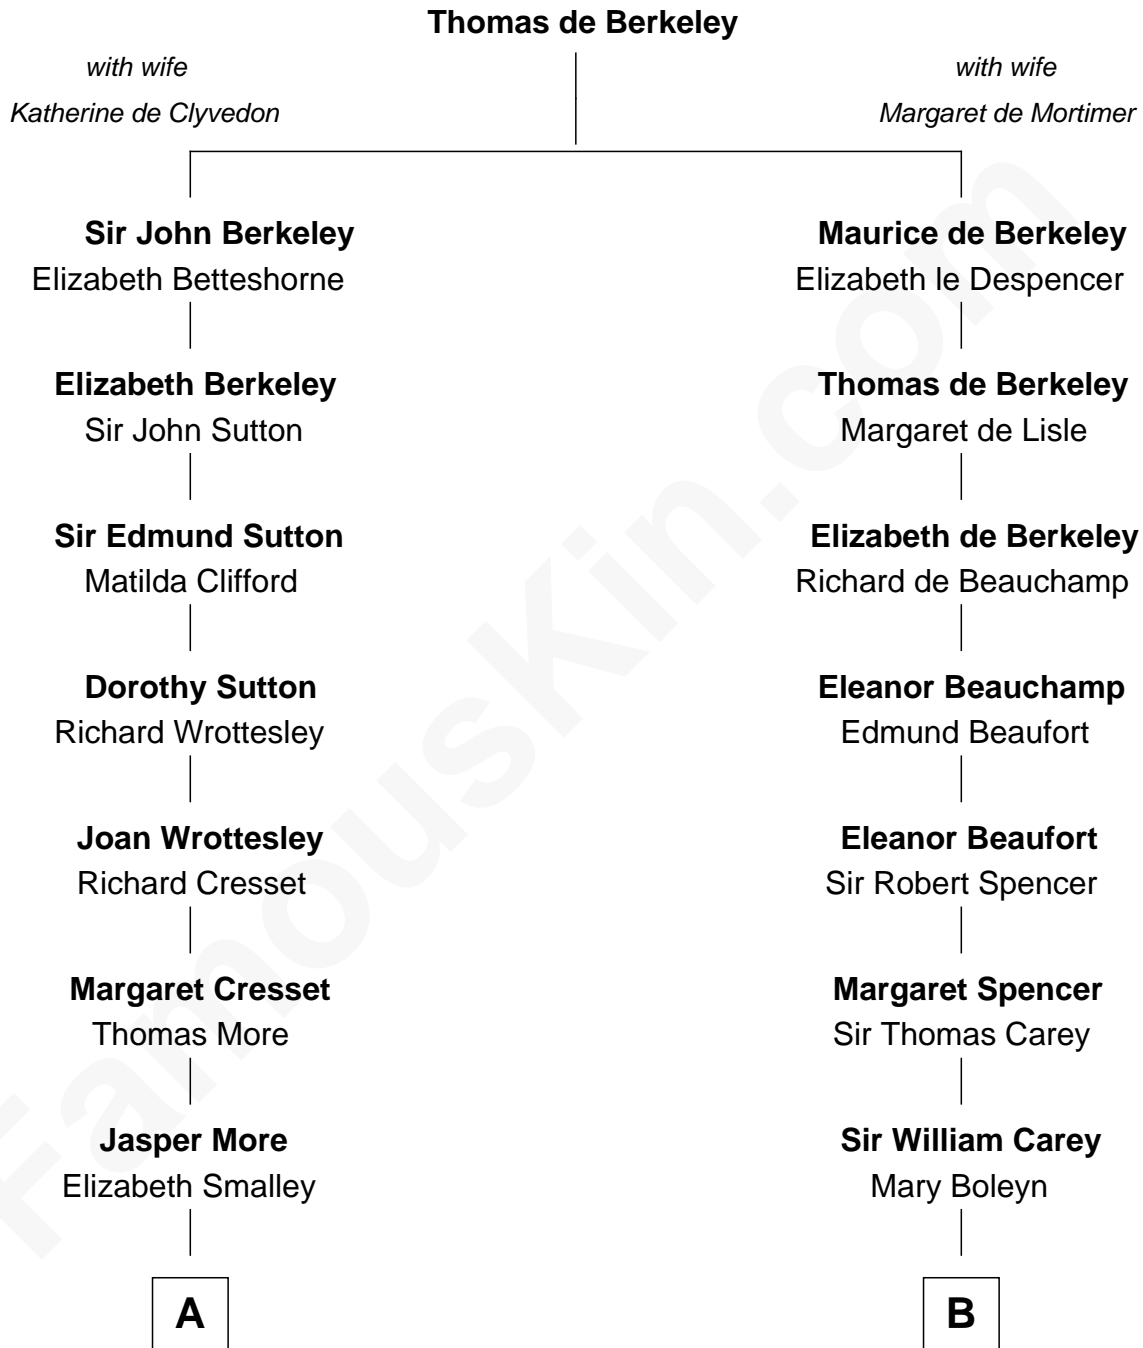

MAYFLOWER

FamousKin.com Relationship Chart of **Richard More**

(c1614 - c1696) *Mayflower* passenger 1620

8th cousin 12 times removed of

Nelson Rockefeller

41st U.S. Vice-President

C

William Avery Rockefeller

Eliza Davison

John Davison Rockefeller

Laura Celestia Spelman

John Davison Rockefeller

Abby Greene Aldrich

Nelson Rockefeller

41st U.S. Vice-President

FamousKin.com