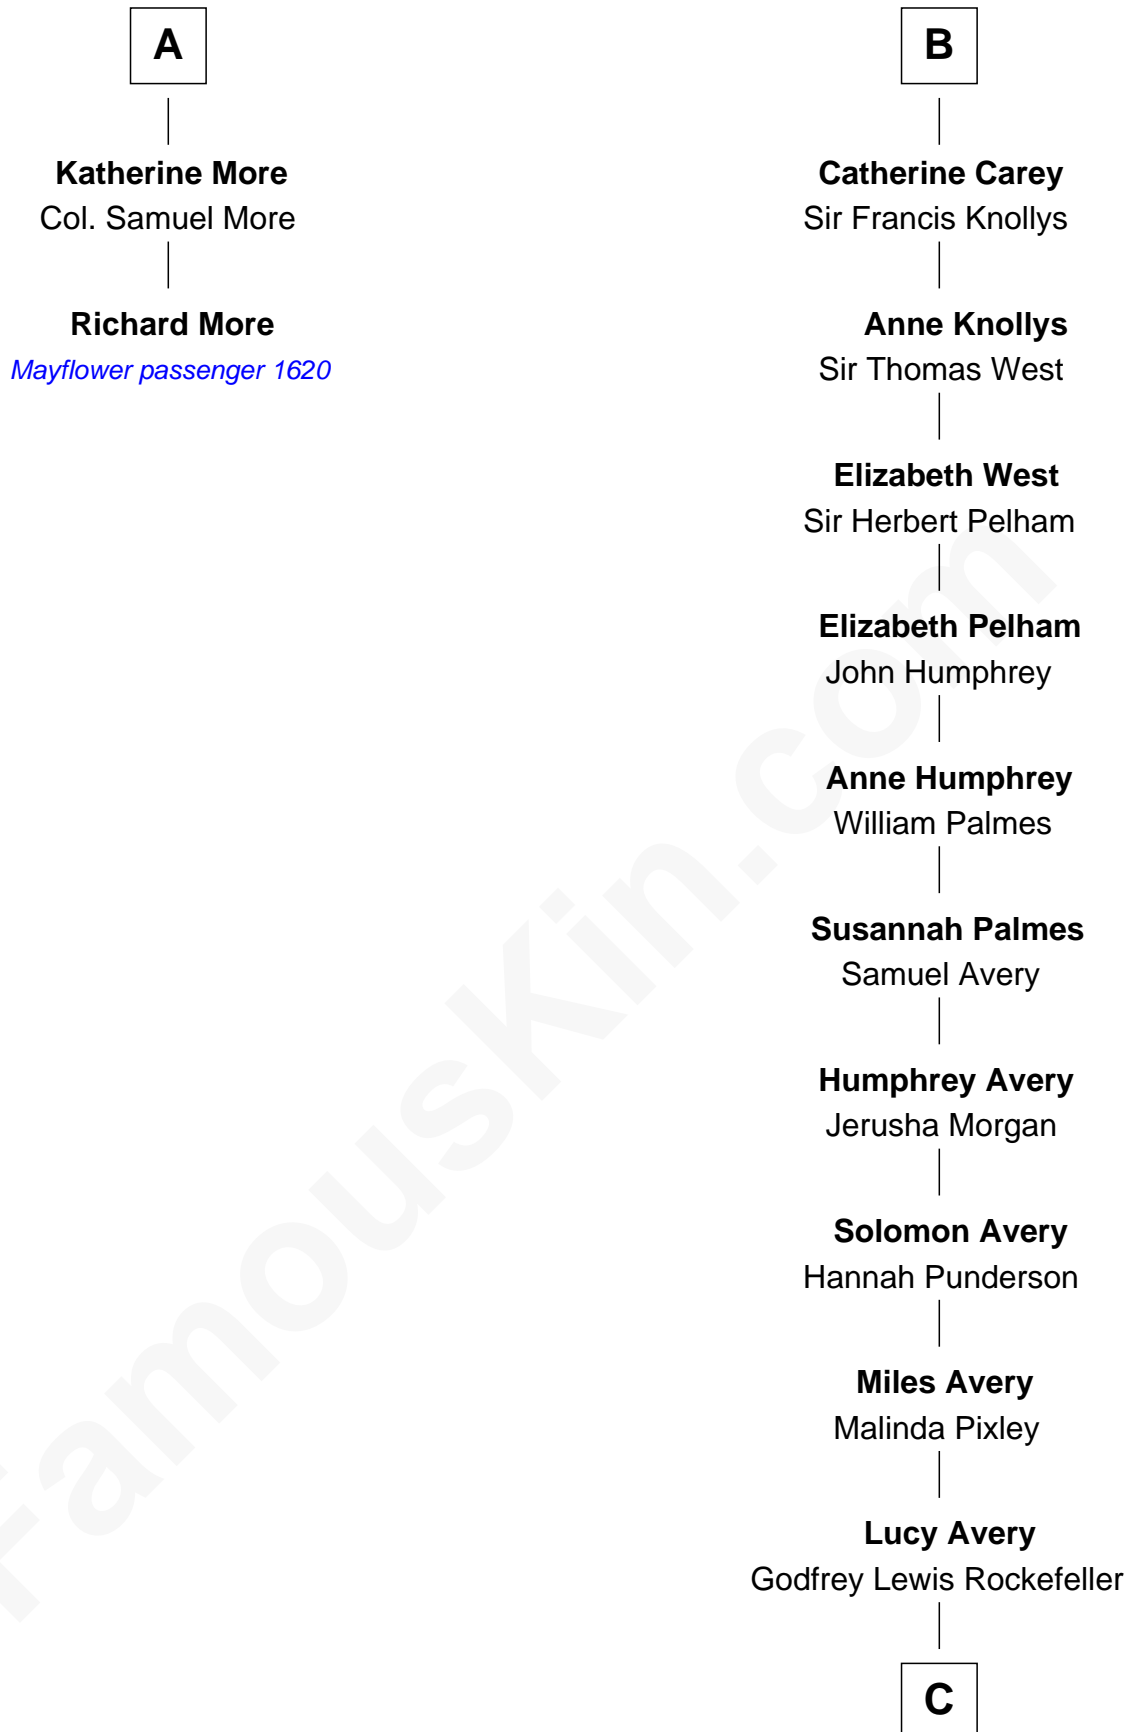

MAYFLOWER

FamousKin.com Relationship Chart of **Richard More**

(c1614 - c1696) *Mayflower* passenger 1620

8th cousin 12 times removed of

Nelson Rockefeller

41st U.S. Vice-President

C

William Avery Rockefeller

Eliza Davison

John Davison Rockefeller

Laura Celestia Spelman

John Davison Rockefeller

Abby Greene Aldrich

Nelson Rockefeller

41st U.S. Vice-President

FamousKin.com