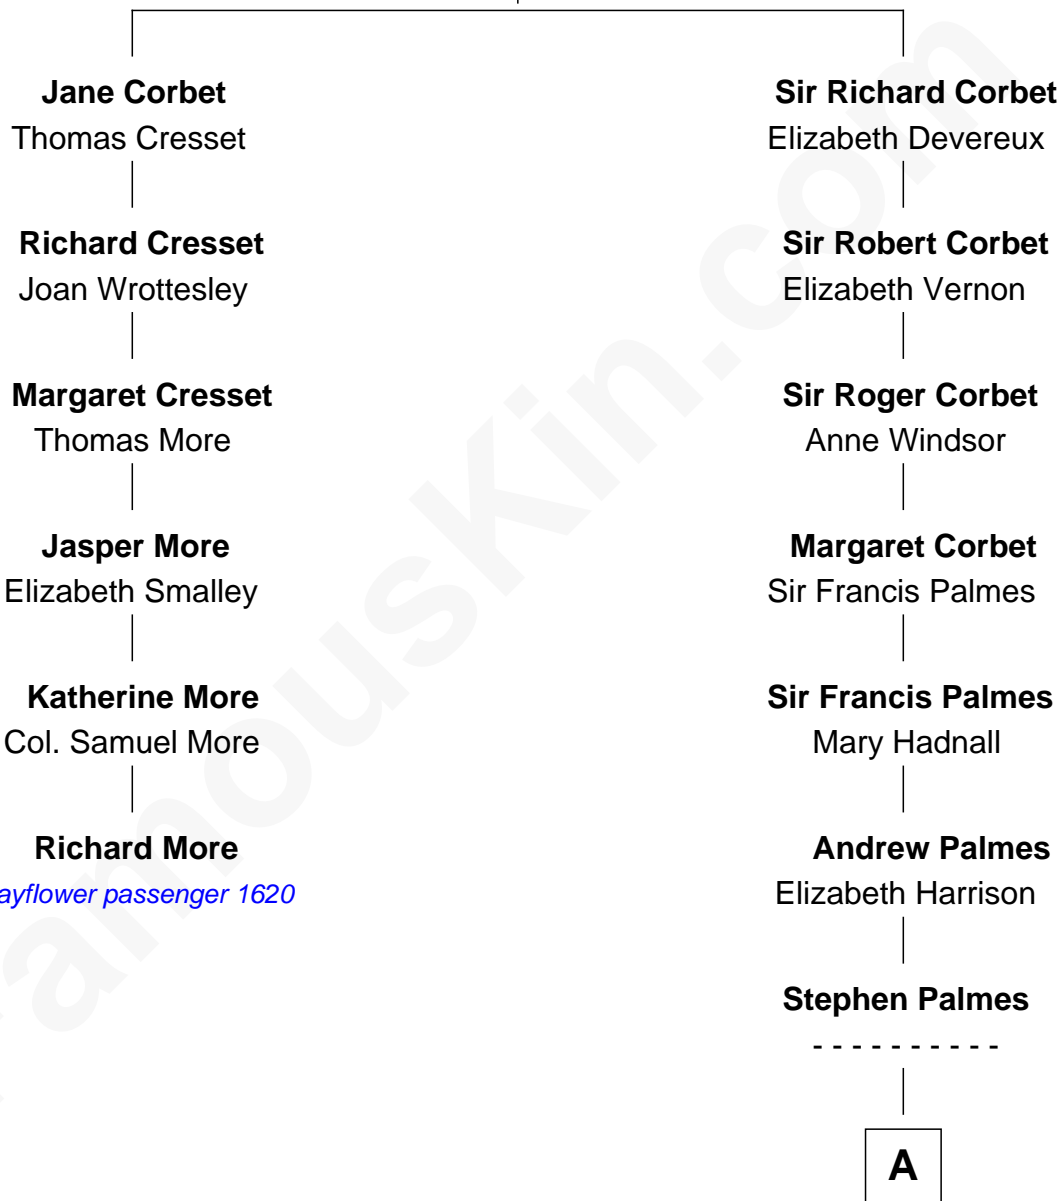

MAYFLOWER

FamousKin.com Relationship Chart of **Richard More**

(c1614 - c1696) *Mayflower passenger 1620*

5th cousin 11 times removed of

Nelson Rockefeller

41st U.S. Vice-President

Sir Roger Corbet

Elizabeth Hopton

A

William Palmes

Anne Humphrey

Susannah Palmes

Samuel Avery

Humphrey Avery

Jerusha Morgan

Solomon Avery