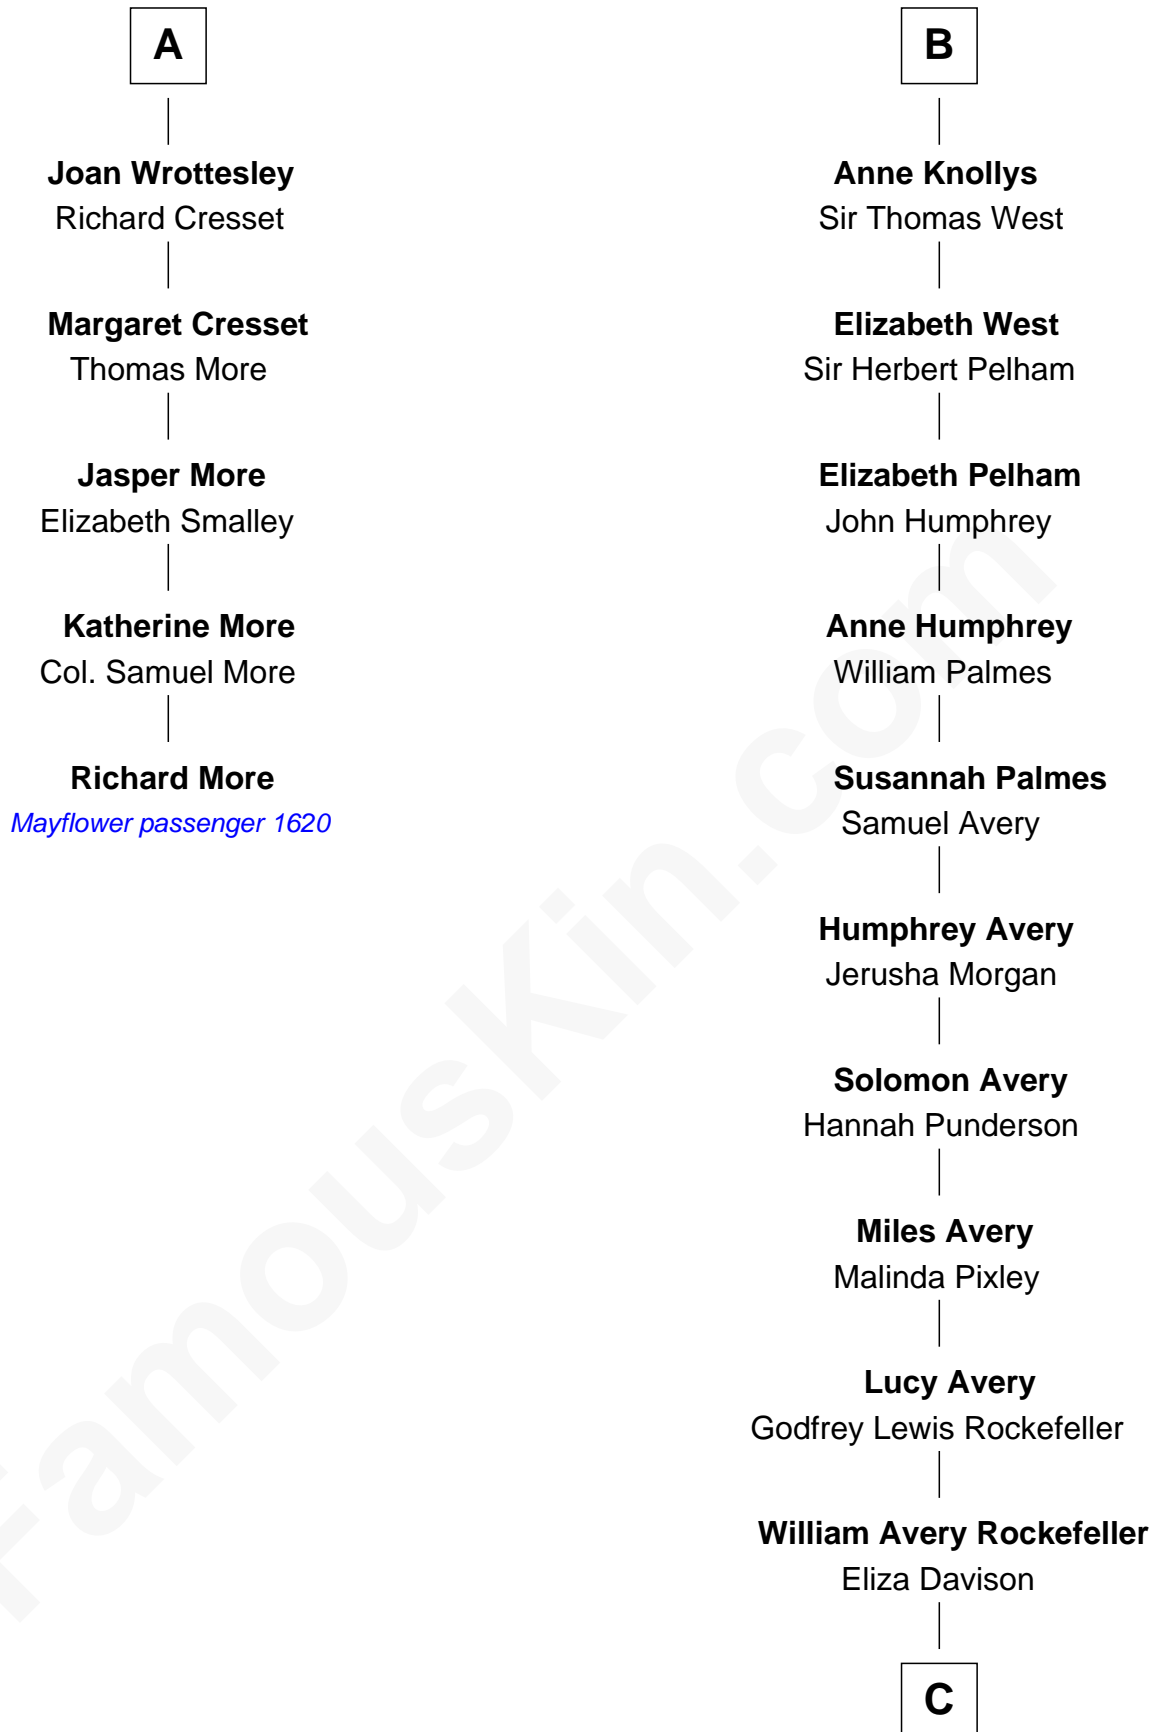

**MAYFLOWER**

# FamousKin.com Relationship Chart of Richard More

(c1614 - c1696) Mayflower passenger 1620

11th cousin 8 times removed of

**Nelson Rockefeller**

41st U.S. Vice-President

**Edward III, King of England**

Philippa of Hainault

**C**

John Davison Rockefeller

Laura Celestia Spelman

John Davison Rockefeller

Abby Greene Aldrich

Nelson Rockefeller

*41st U.S. Vice-President*

FamousKin.com