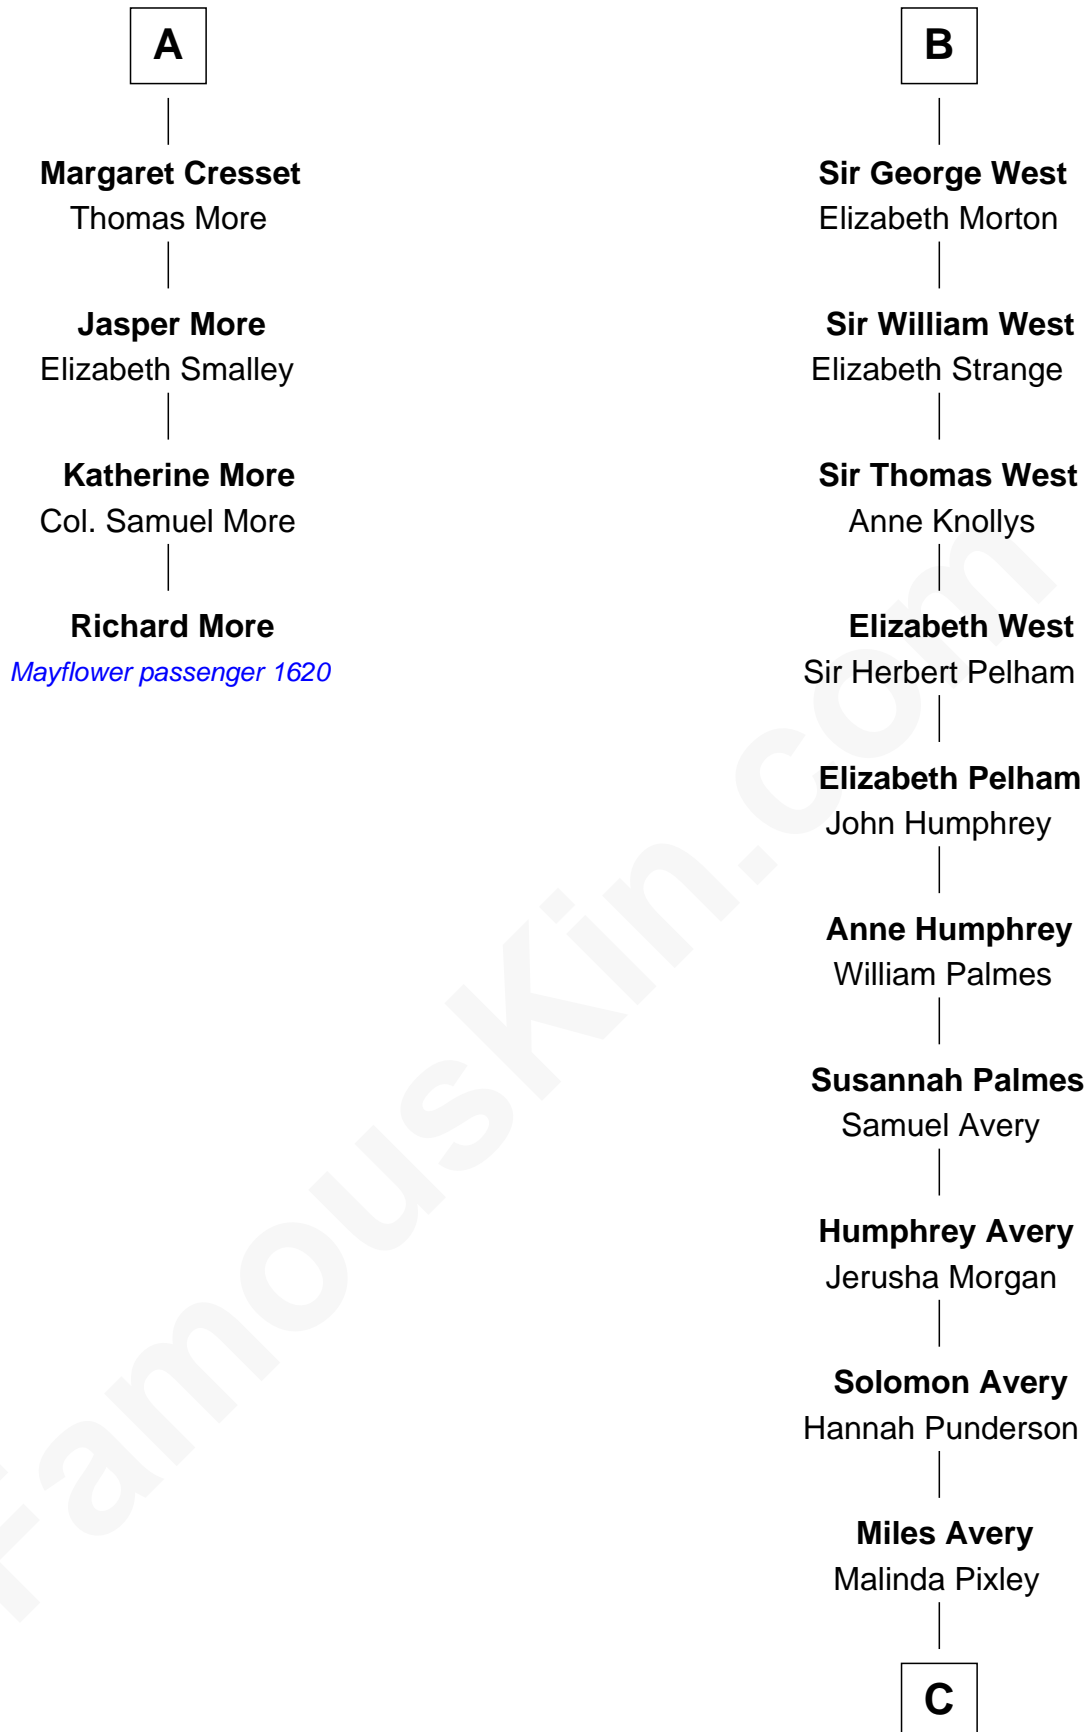

**MAYFLOWER**

# FamousKin.com Relationship Chart of **Richard More**

(c1614 - c1696) Mayflower passenger 1620

10th cousin 11 times removed of

**Nelson Rockefeller**

41st U.S. Vice-President

C

Lucy Avery

Godfrey Lewis Rockefeller

William Avery Rockefeller

Eliza Davison

John Davison Rockefeller

Laura Celestia Spelman

John Davison Rockefeller

Abby Greene Aldrich

**Nelson Rockefeller**

*41st U.S. Vice-President*