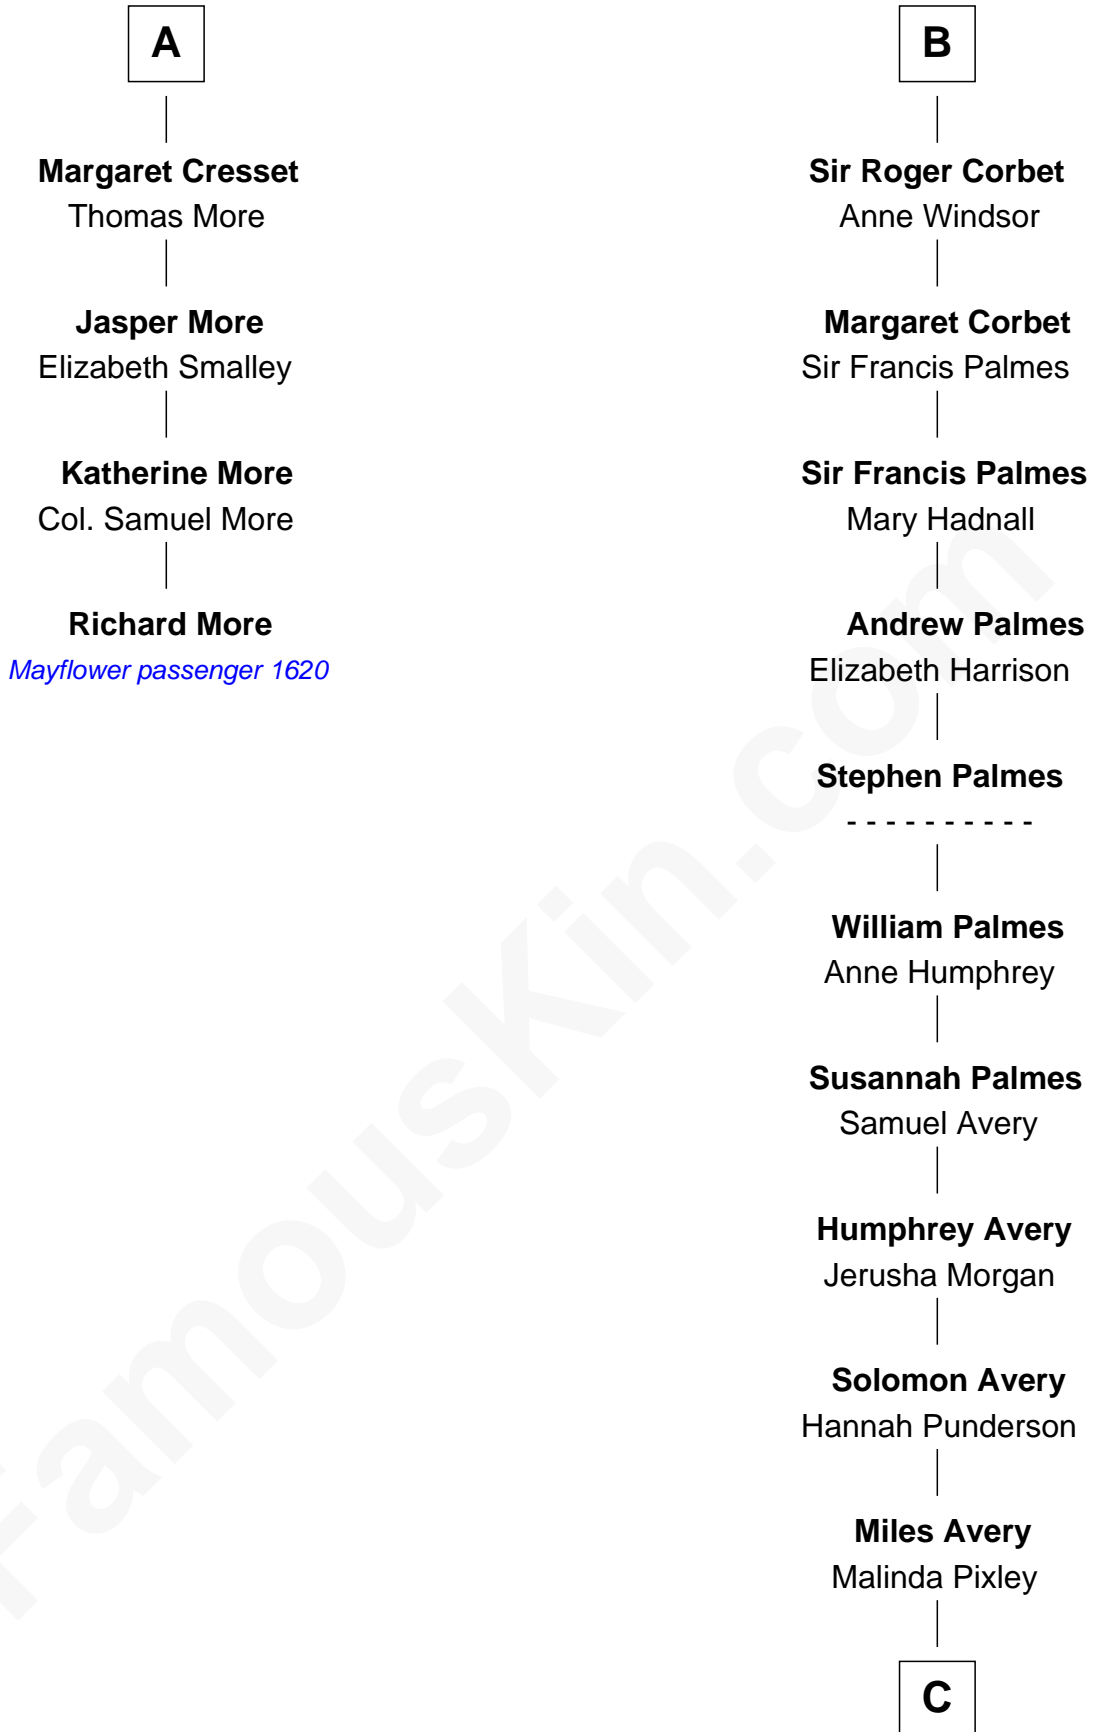

MAYFLOWER

FamousKin.com Relationship Chart of **Richard More**

(c1614 - c1696) Mayflower passenger 1620

10th cousin 11 times removed of

Nelson Rockefeller

41st U.S. Vice-President

C

Lucy Avery

Godfrey Lewis Rockefeller

William Avery Rockefeller

Eliza Davison

John Davison Rockefeller

Laura Celestia Spelman

John Davison Rockefeller

Abby Greene Aldrich

Nelson Rockefeller

41st U.S. Vice-President

FamousKin.com