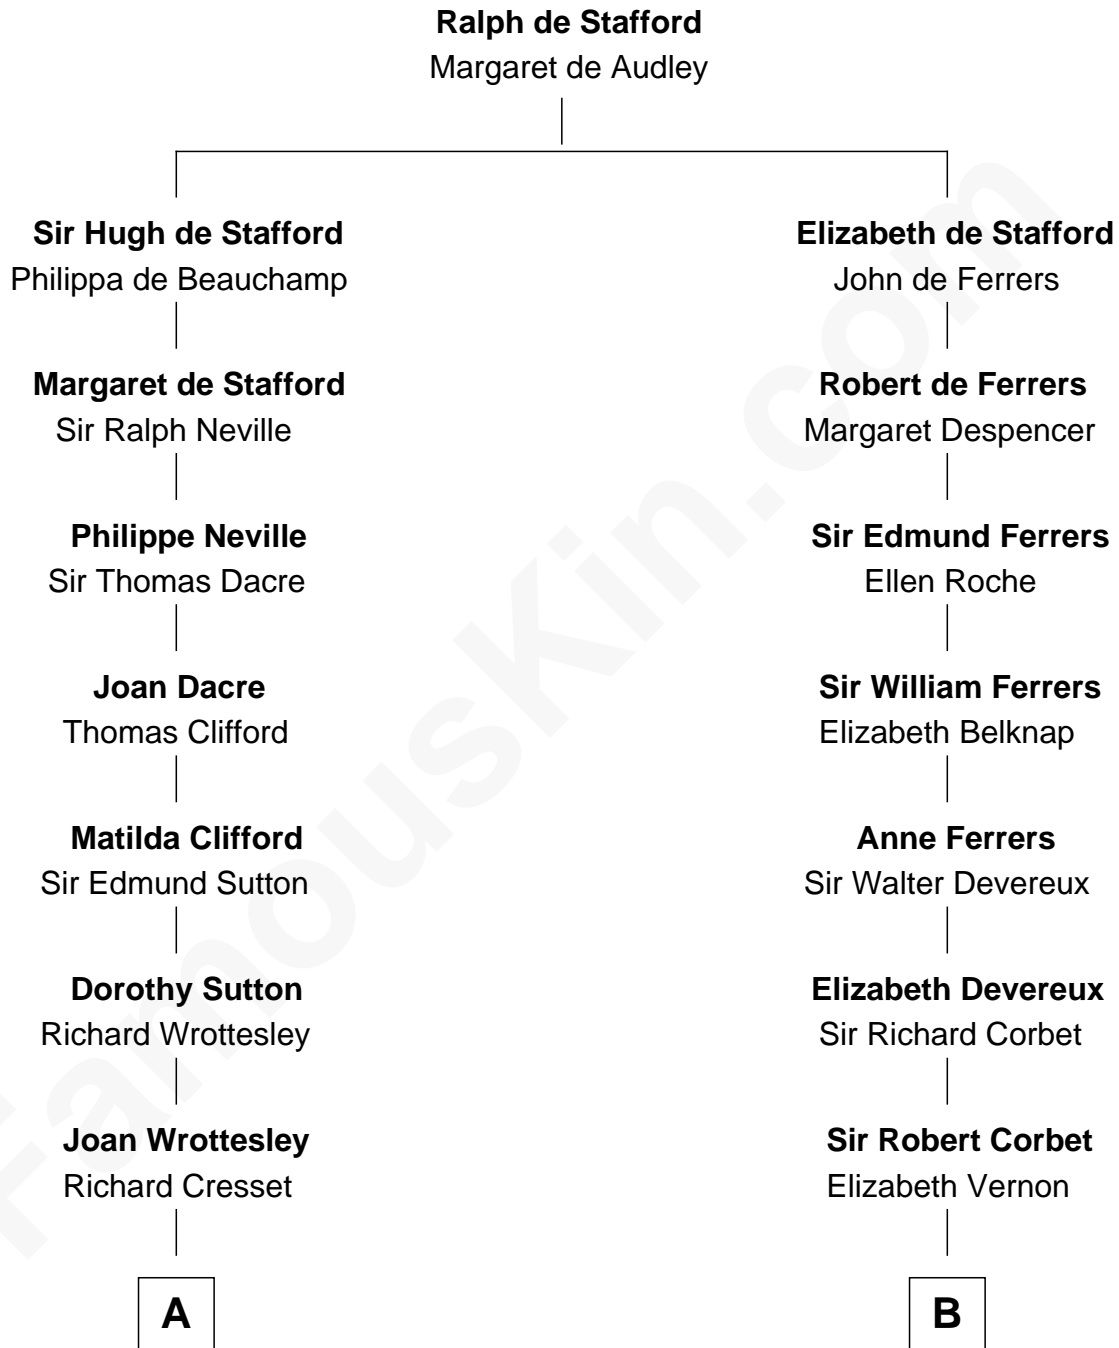

MAYFLOWER

FamousKin.com Relationship Chart of **Richard More**

(c1614 - c1696) Mayflower passenger 1620

10th cousin 11 times removed of

Nelson Rockefeller

41st U.S. Vice-President

C

Lucy Avery

Godfrey Lewis Rockefeller

William Avery Rockefeller

Eliza Davison

John Davison Rockefeller

Laura Celestia Spelman

John Davison Rockefeller

Abby Greene Aldrich

Nelson Rockefeller

41st U.S. Vice-President

FamousKin.com