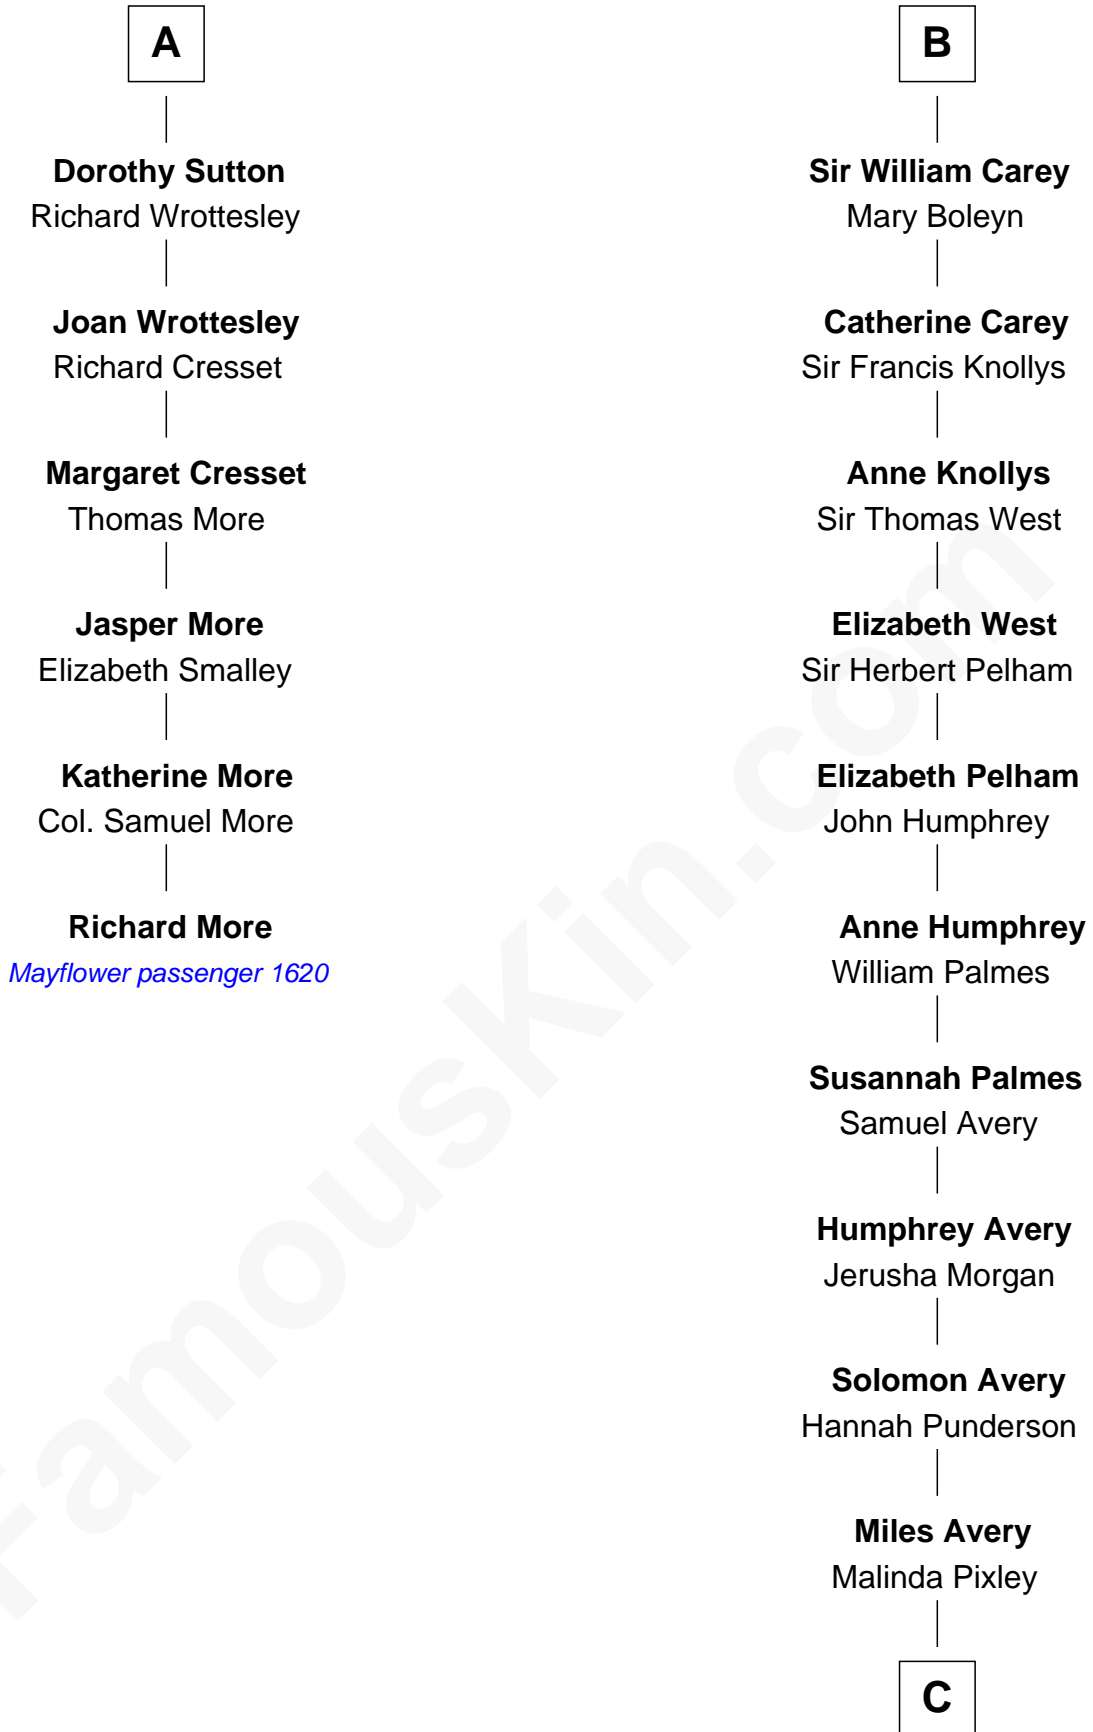

MAYFLOWER

FamousKin.com Relationship Chart of

Richard More

(c1614 - c1696) Mayflower passenger 1620

12th cousin 9 times removed of

Nelson Rockefeller

41st U.S. Vice-President

Roger de Mortimer

Joan de Geneville

Sir Edmund Mortimer
Elizabeth de Badlesmere

Sir Roger de Mortimer
Philippa de Montagu

Edmund Mortimer
Philippa Plantagenet

Elizabeth Mortimer
Sir Henry Percy

Elizabeth Percy
Sir John Clifford

Thomas Clifford
Joan Dacre

Matilda Clifford
Sir Edmund Sutton

A

Margaret de Mortimer
Thomas de Berkeley

Maurice de Berkeley
Elizabeth le Despencer

Thomas de Berkeley
Margaret de Lisle

Elizabeth de Berkeley
Richard de Beauchamp

Eleanor Beauchamp
Edmund Beaufort

Eleanor Beaufort
Sir Robert Spencer

Margaret Spencer
Sir Thomas Carey

B

C

Lucy Avery

Godfrey Lewis Rockefeller

William Avery Rockefeller