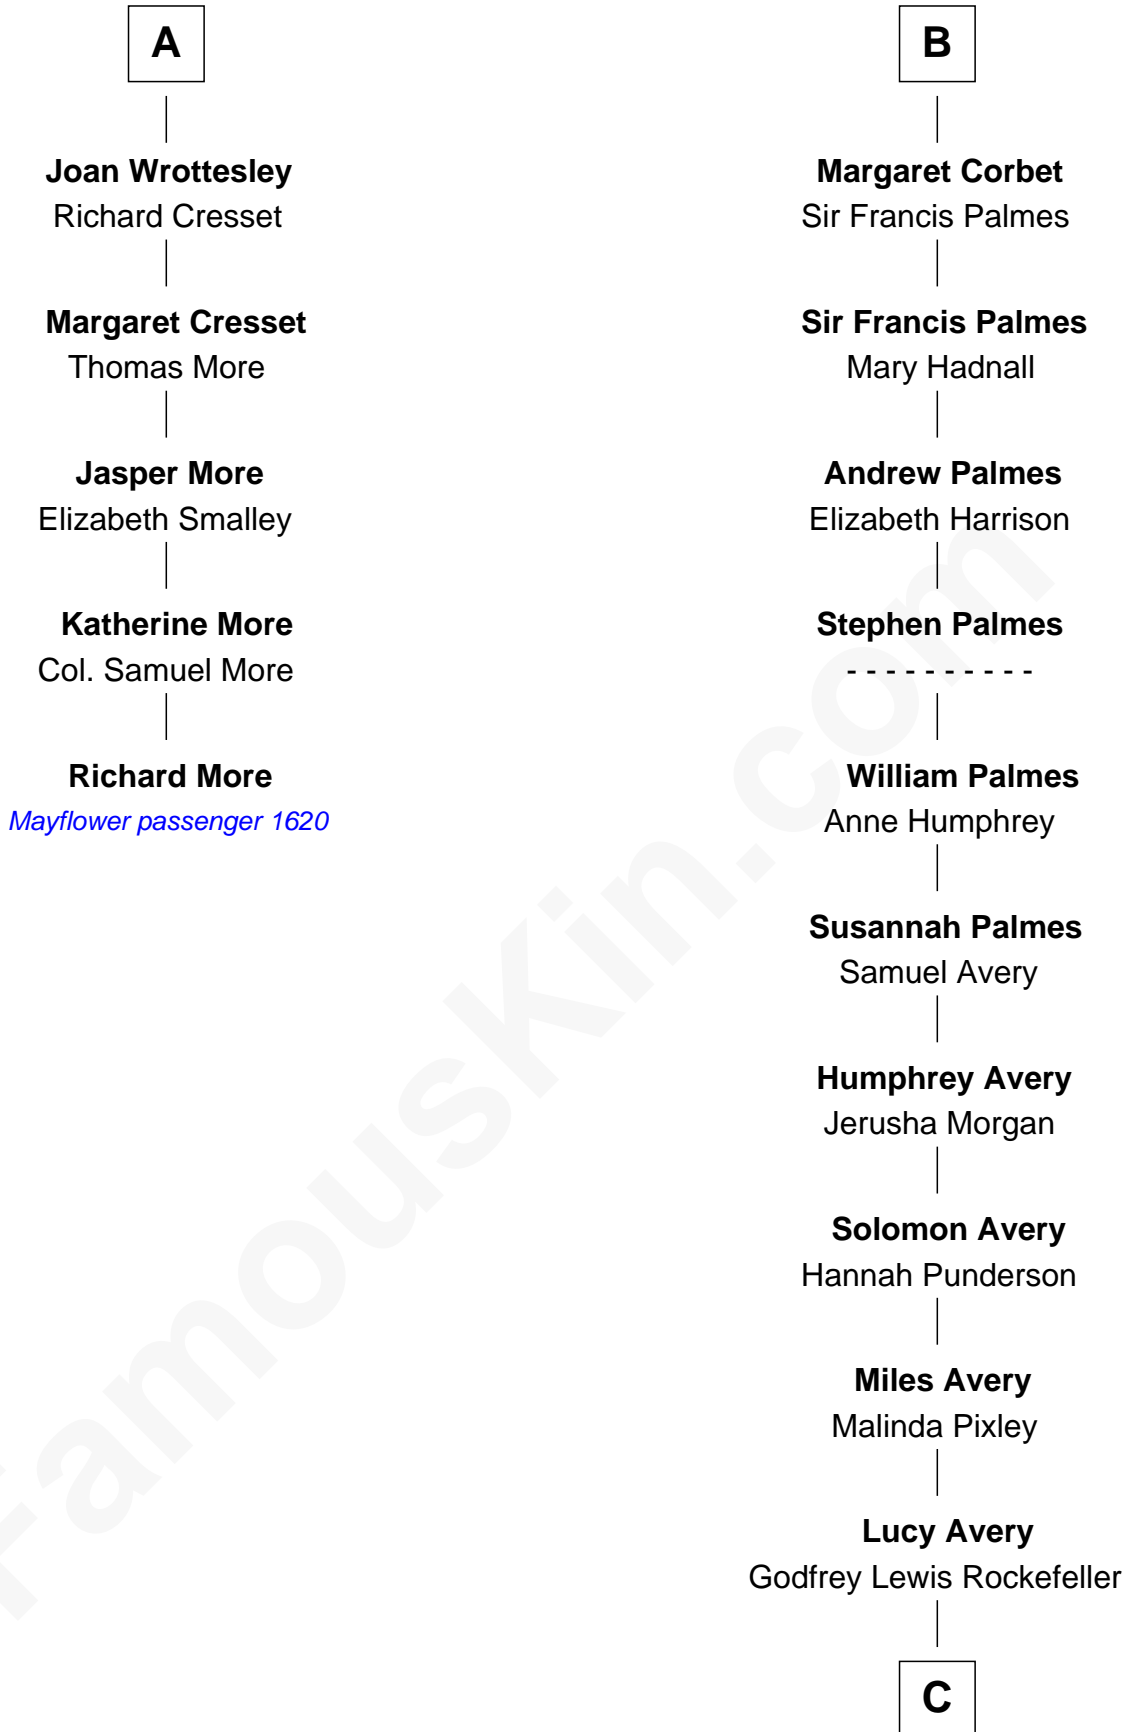

MAYFLOWER

FamousKin.com Relationship Chart of **Richard More**

(c1614 - c1696) Mayflower passenger 1620

11th cousin 9 times removed of

Nelson Rockefeller

41st U.S. Vice-President

Elizabeth de Badlesmere

with husband
Sir Edmund Mortimer

with husband
Sir William de Bohun

Sir Roger de Mortimer
Philippa de Montagu

Elizabeth de Bohun
Sir Richard Fitzalan

Edmund Mortimer
Philippa Plantagenet

Joan Fitzalan
Sir William Beauchamp

Elizabeth Mortimer
Sir Henry Percy

Joan Beauchamp
James Butler

Elizabeth Percy
Sir John Clifford

Elizabeth Butler
John Talbot

Thomas Clifford
Joan Dacre

Ann Talbot
Sir Henry Vernon

Matilda Clifford
Sir Edmund Sutton

Elizabeth Vernon
Sir Robert Corbet

Dorothy Sutton
Richard Wrottesley

Sir Roger Corbet
Anne Windsor

A

B

C

William Avery Rockefeller

Eliza Davison

John Davison Rockefeller