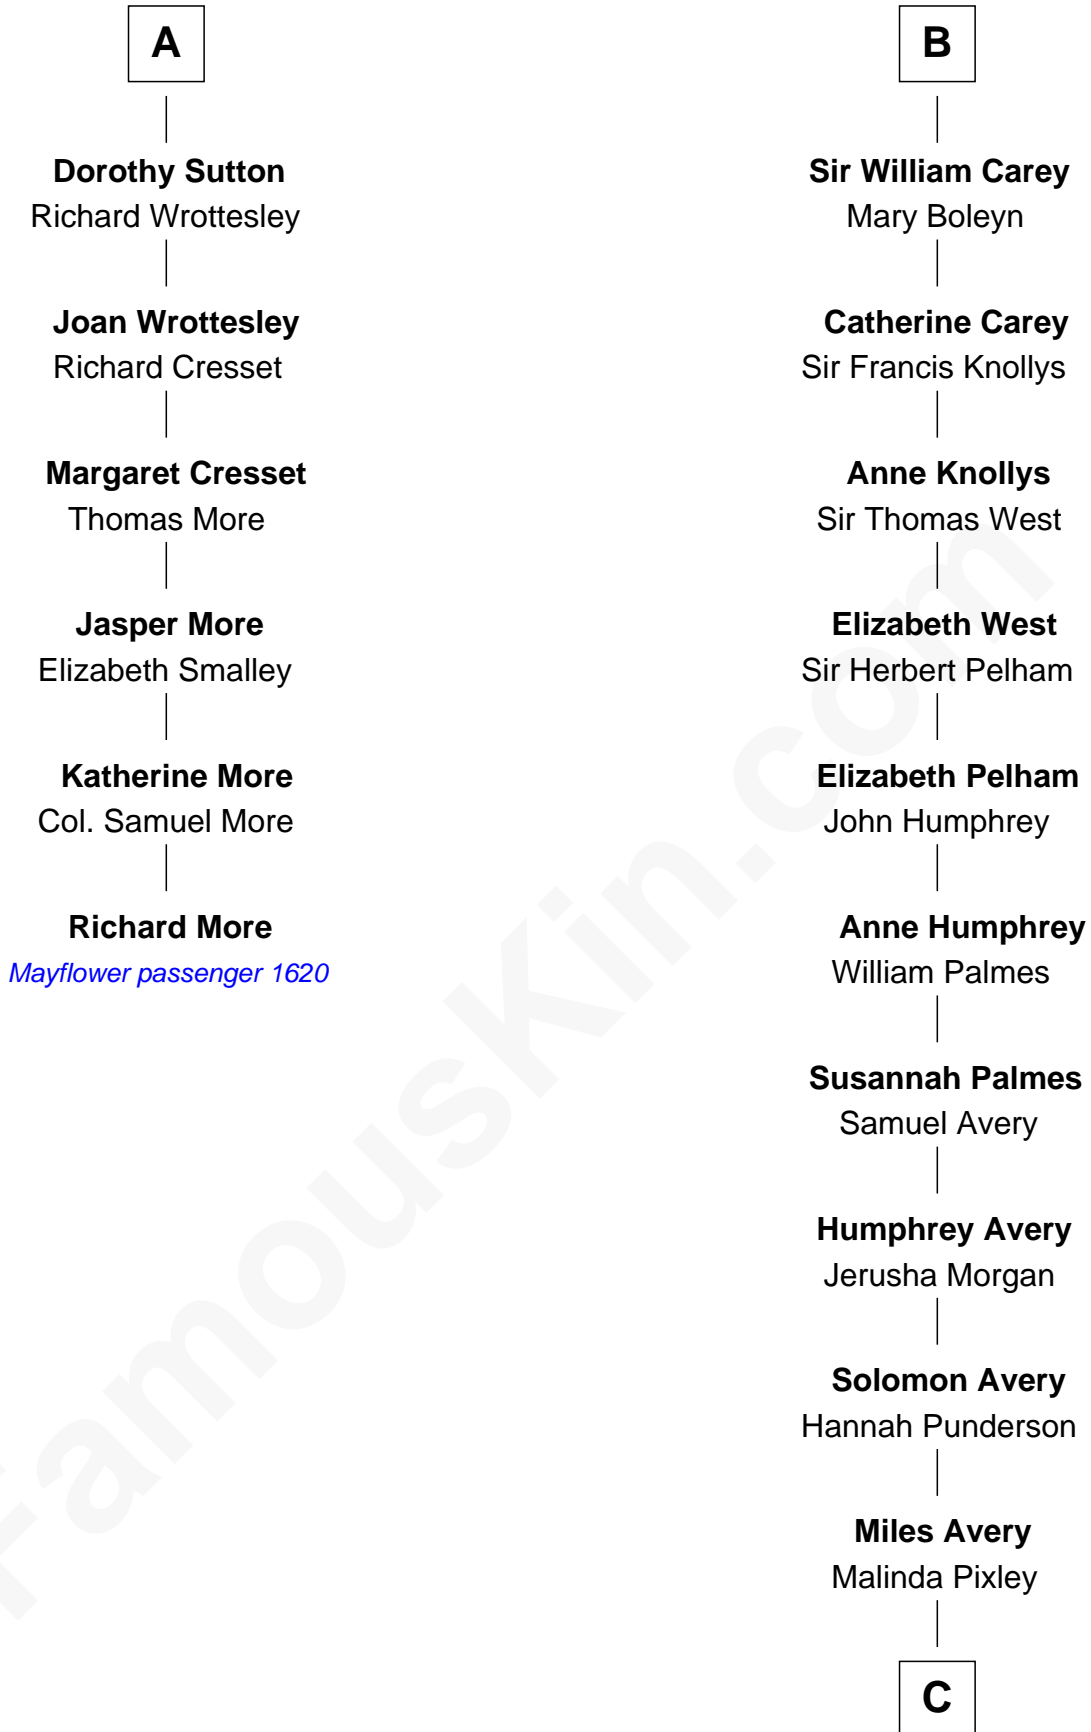

MAYFLOWER

FamousKin.com Relationship Chart of

Richard More

(c1614 - c1696) Mayflower passenger 1620

12th cousin 9 times removed of

Nelson Rockefeller

41st U.S. Vice-President

Sir Hugh le Despencer

Hugh le Despencer

Eleanor de Clare

Elizabeth le Despencer

Maurice de Berkeley

Thomas de Berkeley

Margaret de Lisle

Elizabeth de Berkeley

Richard de Beauchamp

Eleanor Beauchamp

Edmund Beaufort

Eleanor Beaufort

Sir Robert Spencer

Margaret Spencer

Sir Thomas Carey

B

C

—
Nelson Rockefeller

41st U.S. Vice-President

FamousKin.com