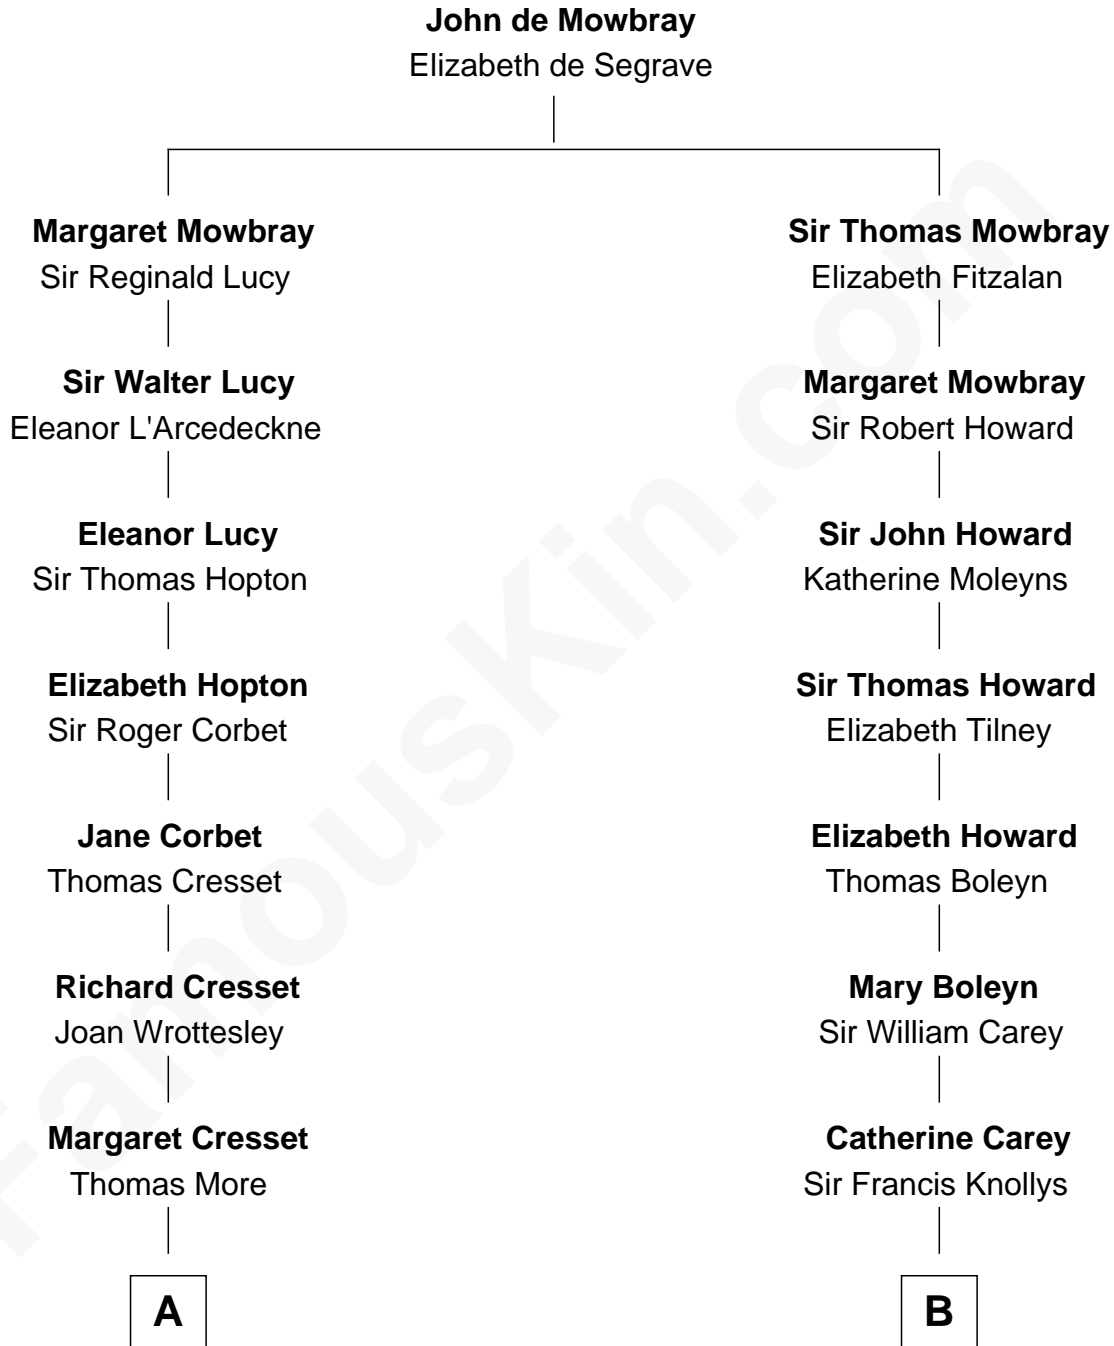

MAYFLOWER

FamousKin.com Relationship Chart of **Richard More**

(c1614 - c1696) *Mayflower passenger 1620*

9th cousin 10 times removed of

Nelson Rockefeller

41st U.S. Vice-President

C

John Davison Rockefeller

Laura Celestia Spelman

John Davison Rockefeller

Abby Greene Aldrich

Nelson Rockefeller

41st U.S. Vice-President

FamousKin.com