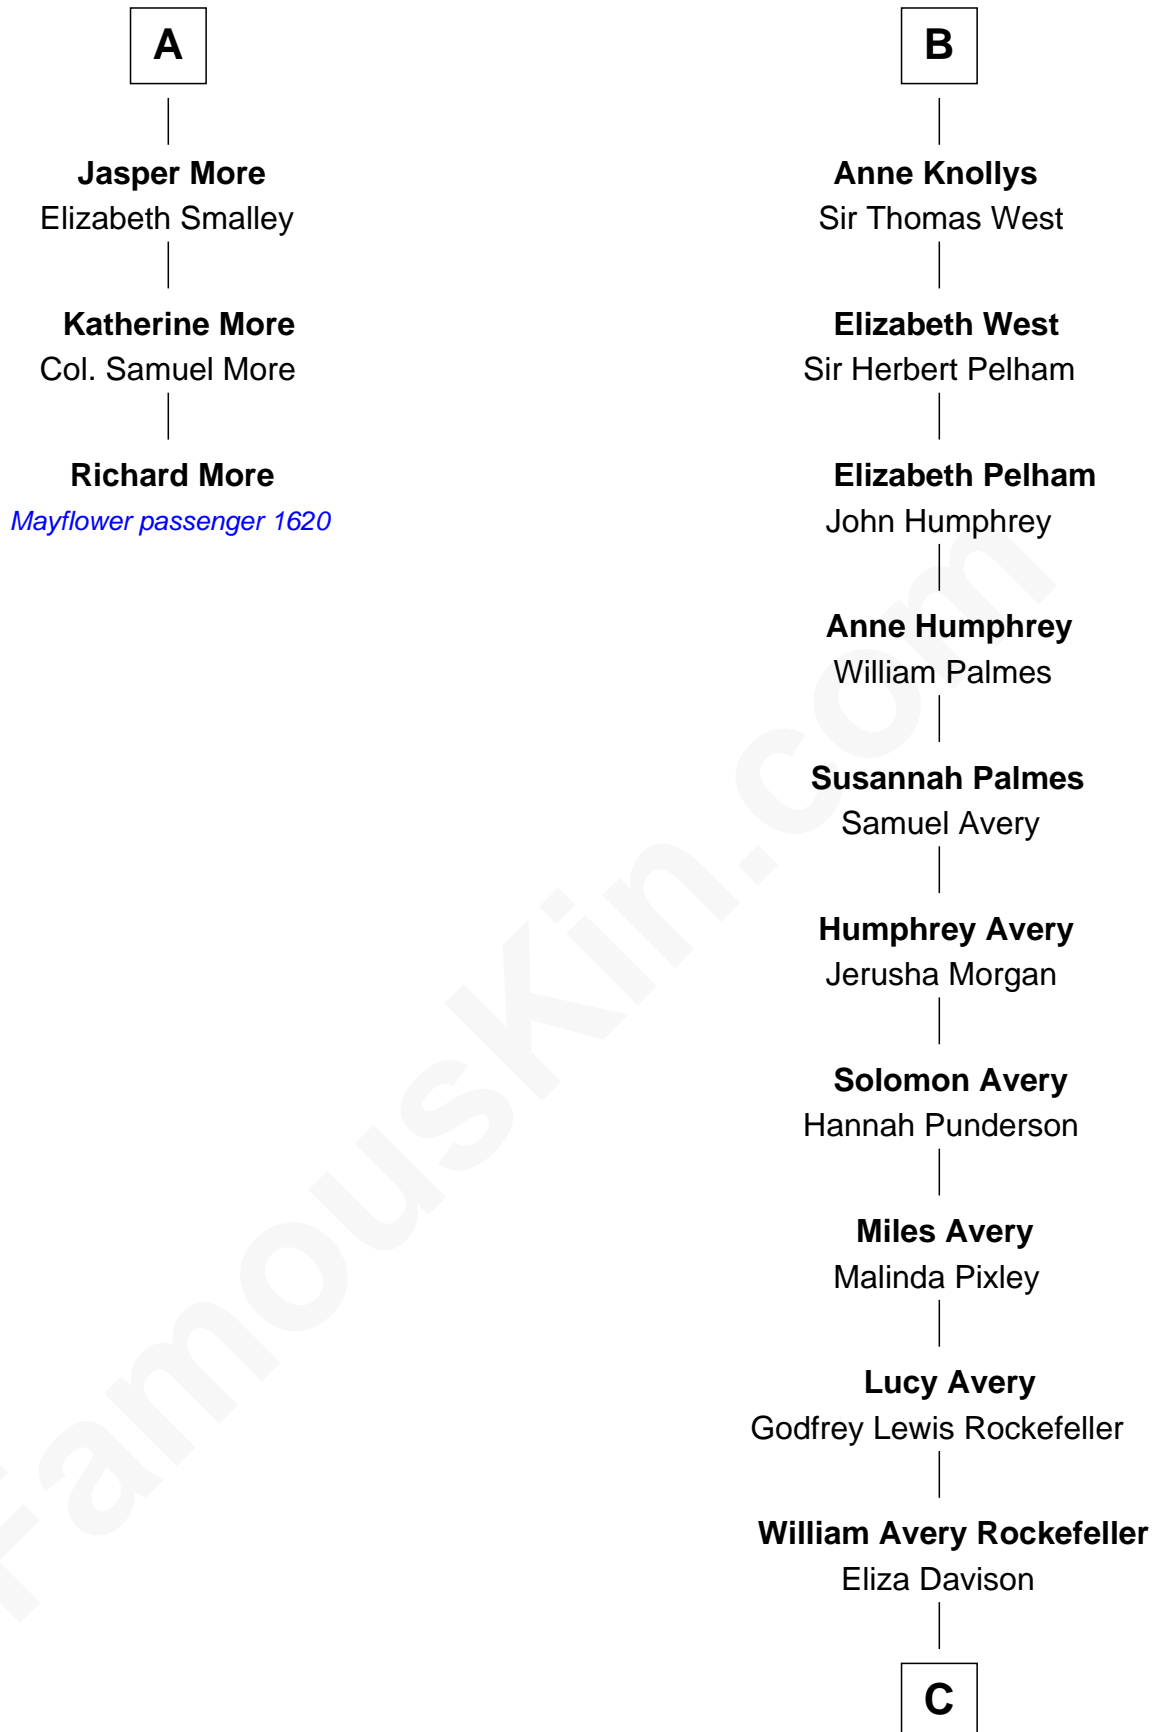

MAYFLOWER

FamousKin.com Relationship Chart of **Richard More**

(c1614 - c1696) *Mayflower passenger 1620*

9th cousin 10 times removed of

Nelson Rockefeller

41st U.S. Vice-President

C

John Davison Rockefeller

Laura Celestia Spelman

John Davison Rockefeller

Abby Greene Aldrich

Nelson Rockefeller

41st U.S. Vice-President

FamousKin.com