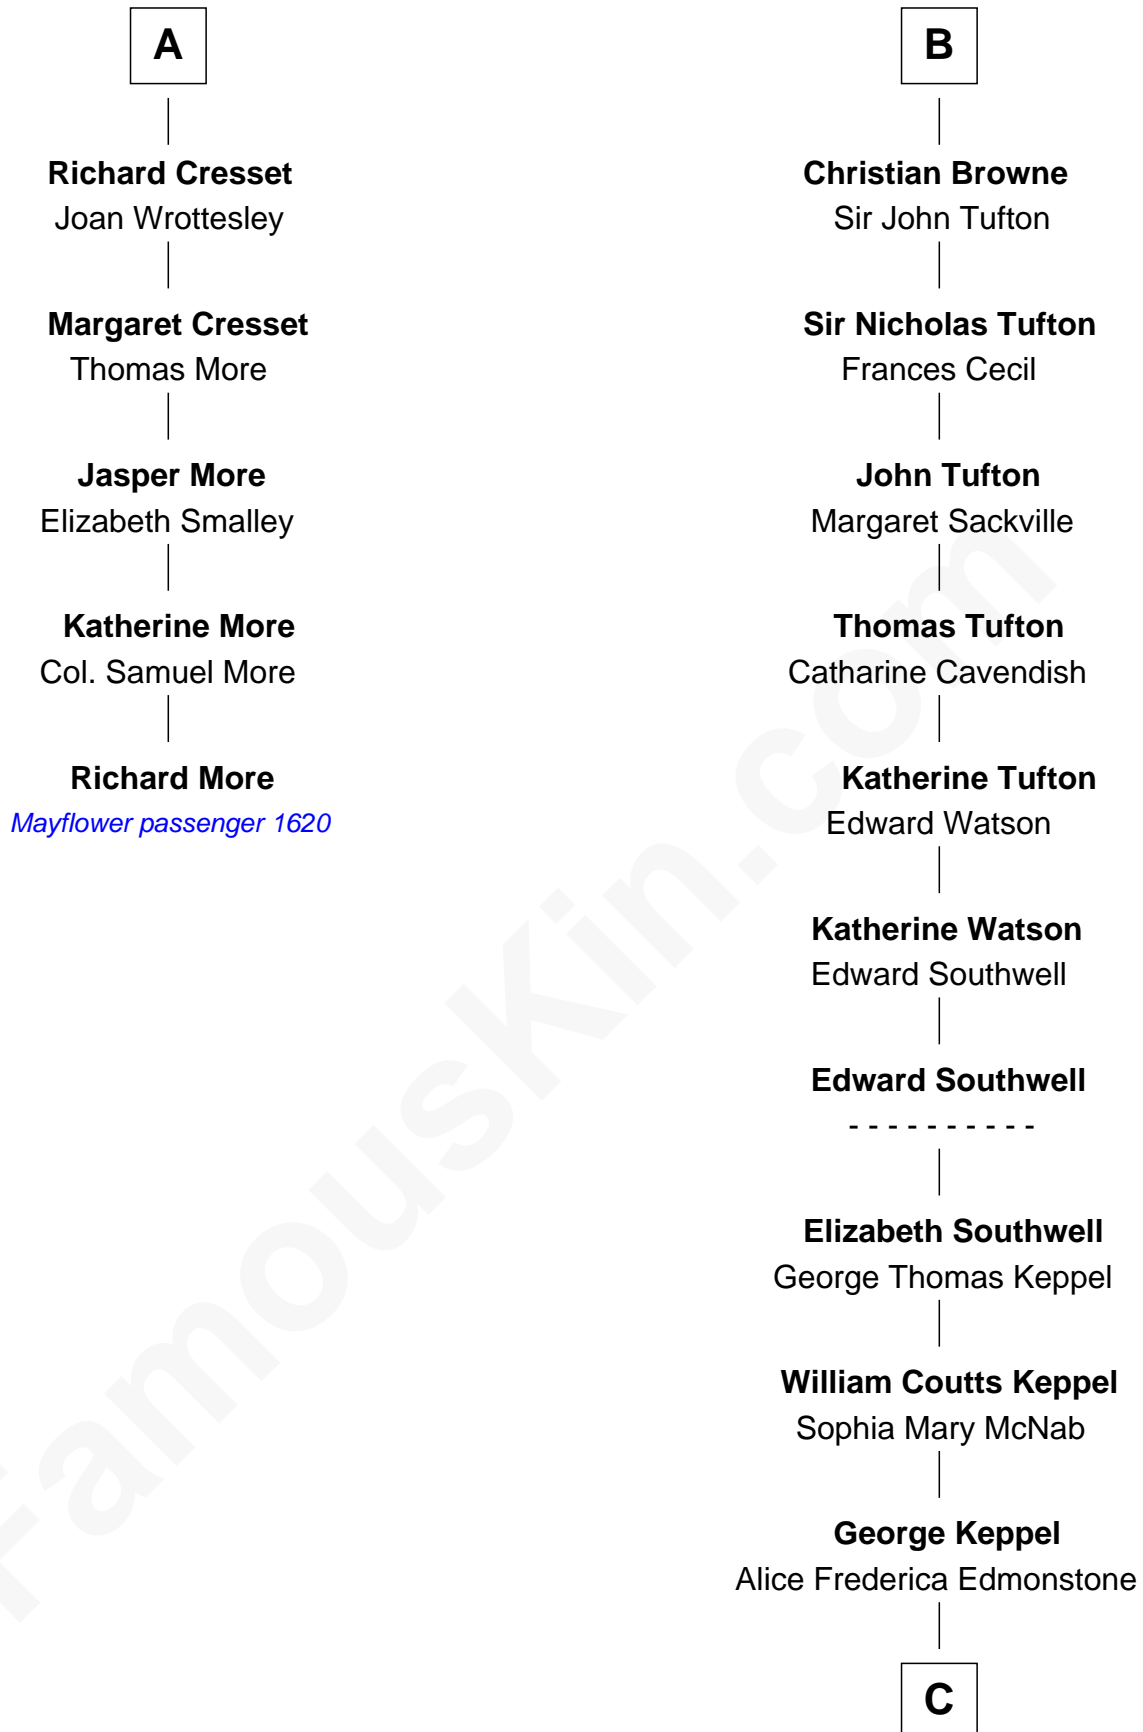

MAYFLOWER

FamousKin.com Relationship Chart of **Richard More**

(c1614 - c1696) *Mayflower passenger 1620*

11th cousin 8 times removed of

Camilla Parker Bowles

Queen Consort of the United Kingdom

C

Sonia Rosemary Keppel

Roland Calvert Cubitt

Rosalind Maud Cubitt

Bruce Middleton Hope Shand

Camilla Parker Bowles

Queen Consort

FamousKin.com