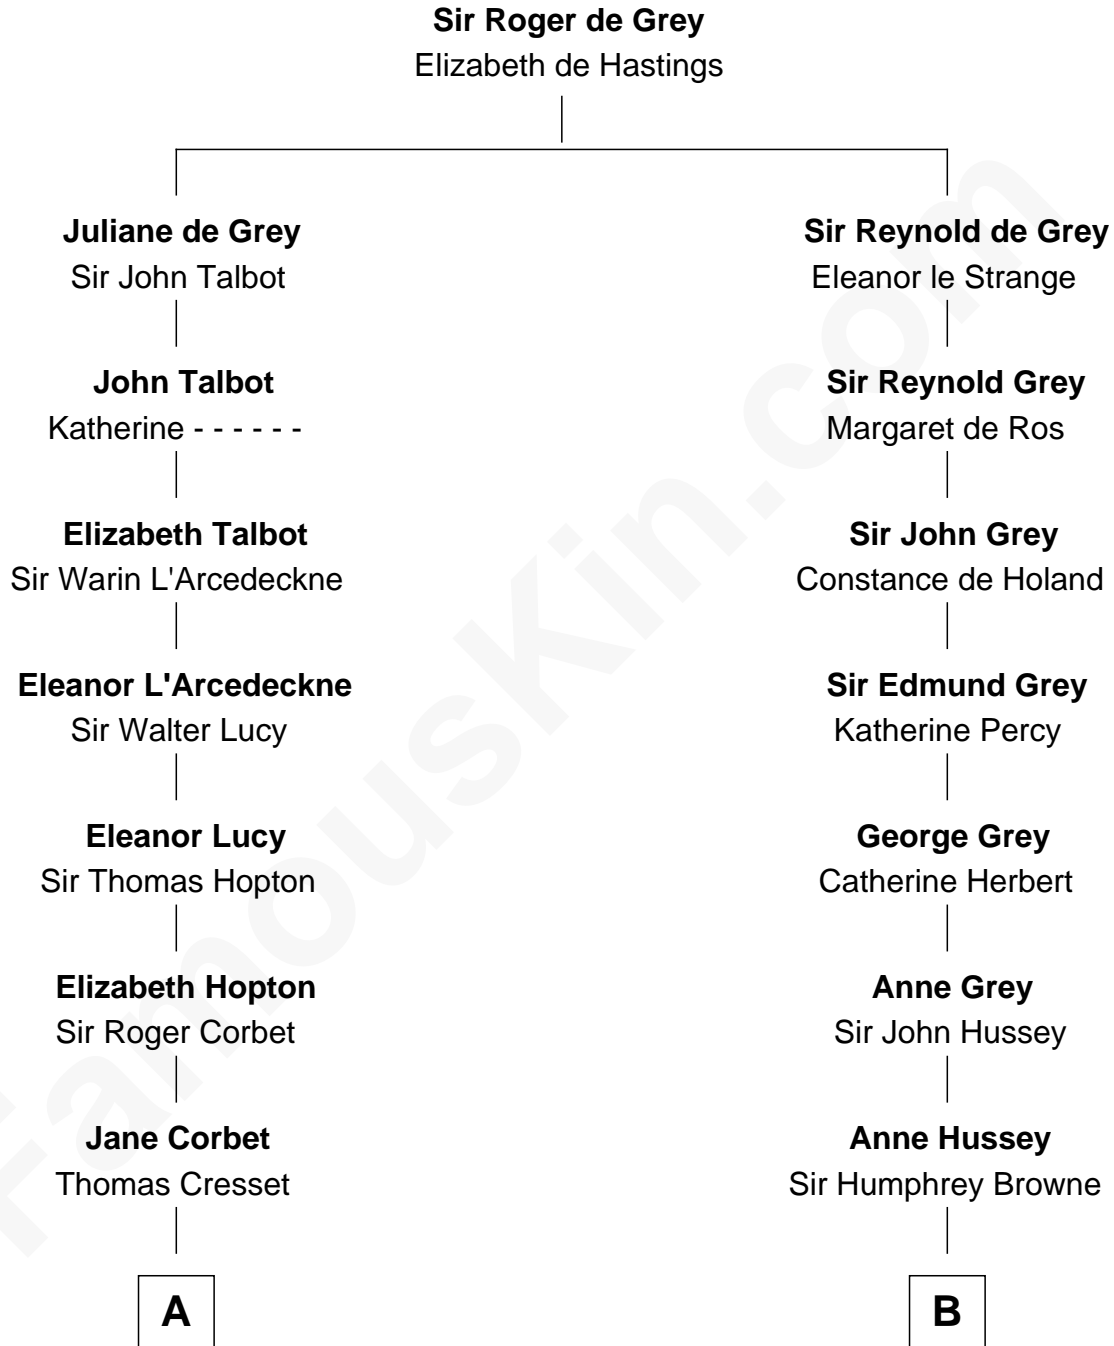

MAYFLOWER

FamousKin.com Relationship Chart of **Richard More**

(c1614 - c1696) *Mayflower passenger 1620*

11th cousin 8 times removed of

Camilla Parker Bowles

Queen Consort of the United Kingdom

C

Sonia Rosemary Keppel

Roland Calvert Cubitt

Rosalind Maud Cubitt

Bruce Middleton Hope Shand

Camilla Parker Bowles

Queen Consort

FamousKin.com