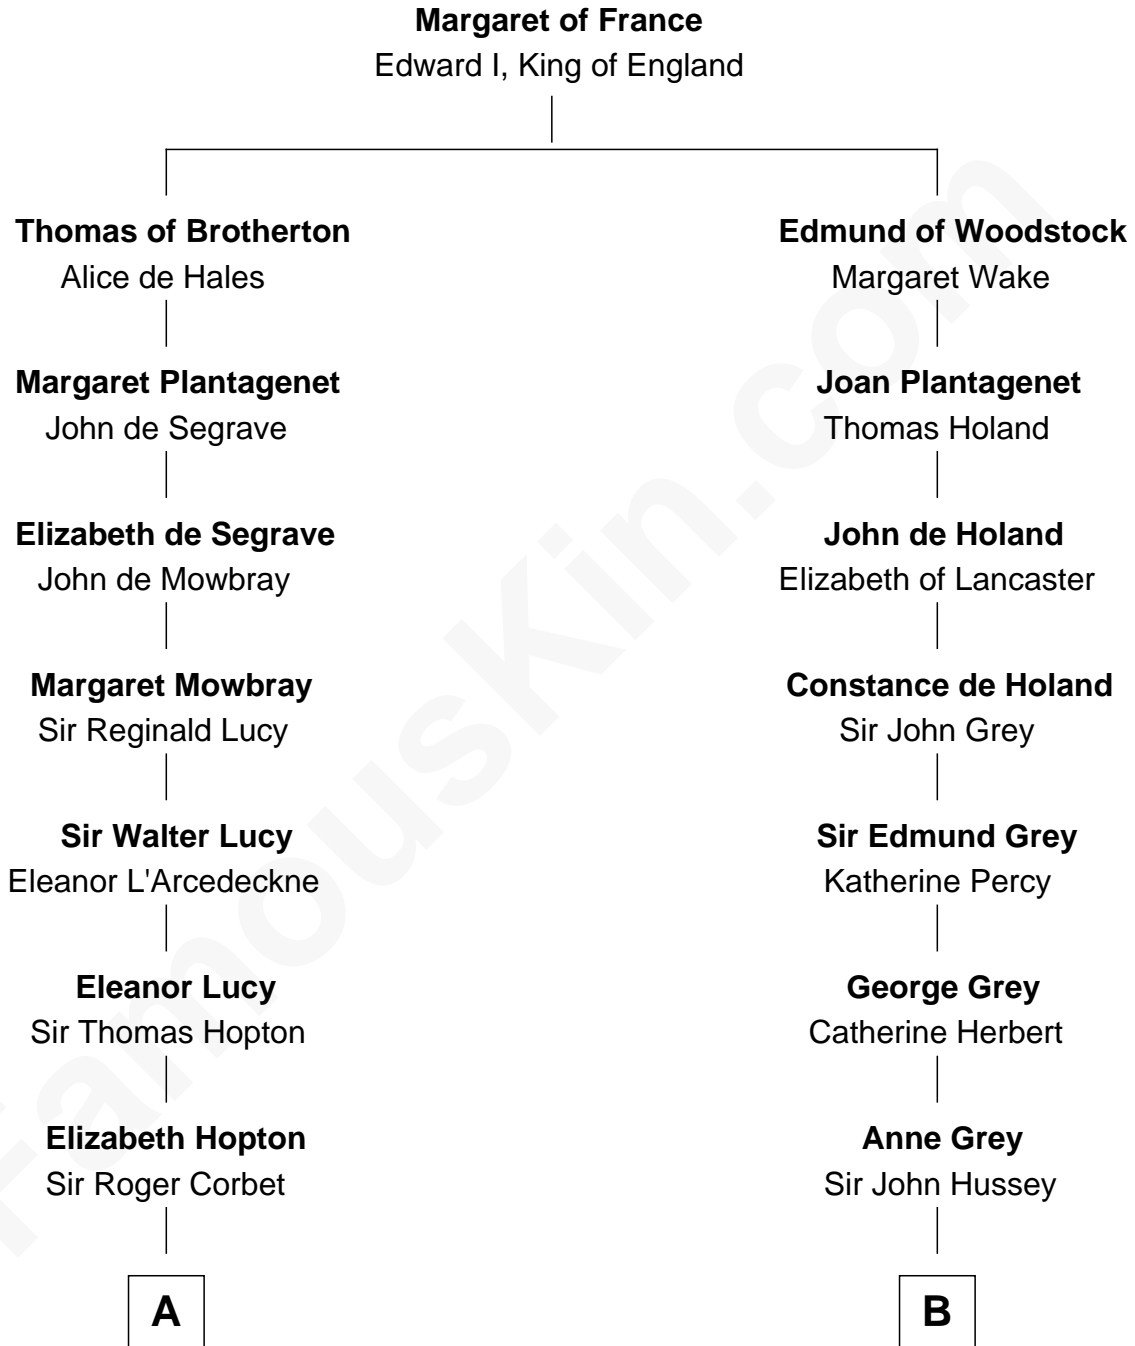

MAYFLOWER

FamousKin.com Relationship Chart of Richard More

(c1614 - c1696) Mayflower passenger 1620

12th cousin 8 times removed of

Camilla Parker Bowles

Queen Consort of the United Kingdom

C

George Keppel

Alice Frederica Edmonstone

Sonia Rosemary Keppel

Roland Calvert Cubitt

Rosalind Maud Cubitt

Bruce Middleton Hope Shand

Camilla Parker Bowles

Queen Consort