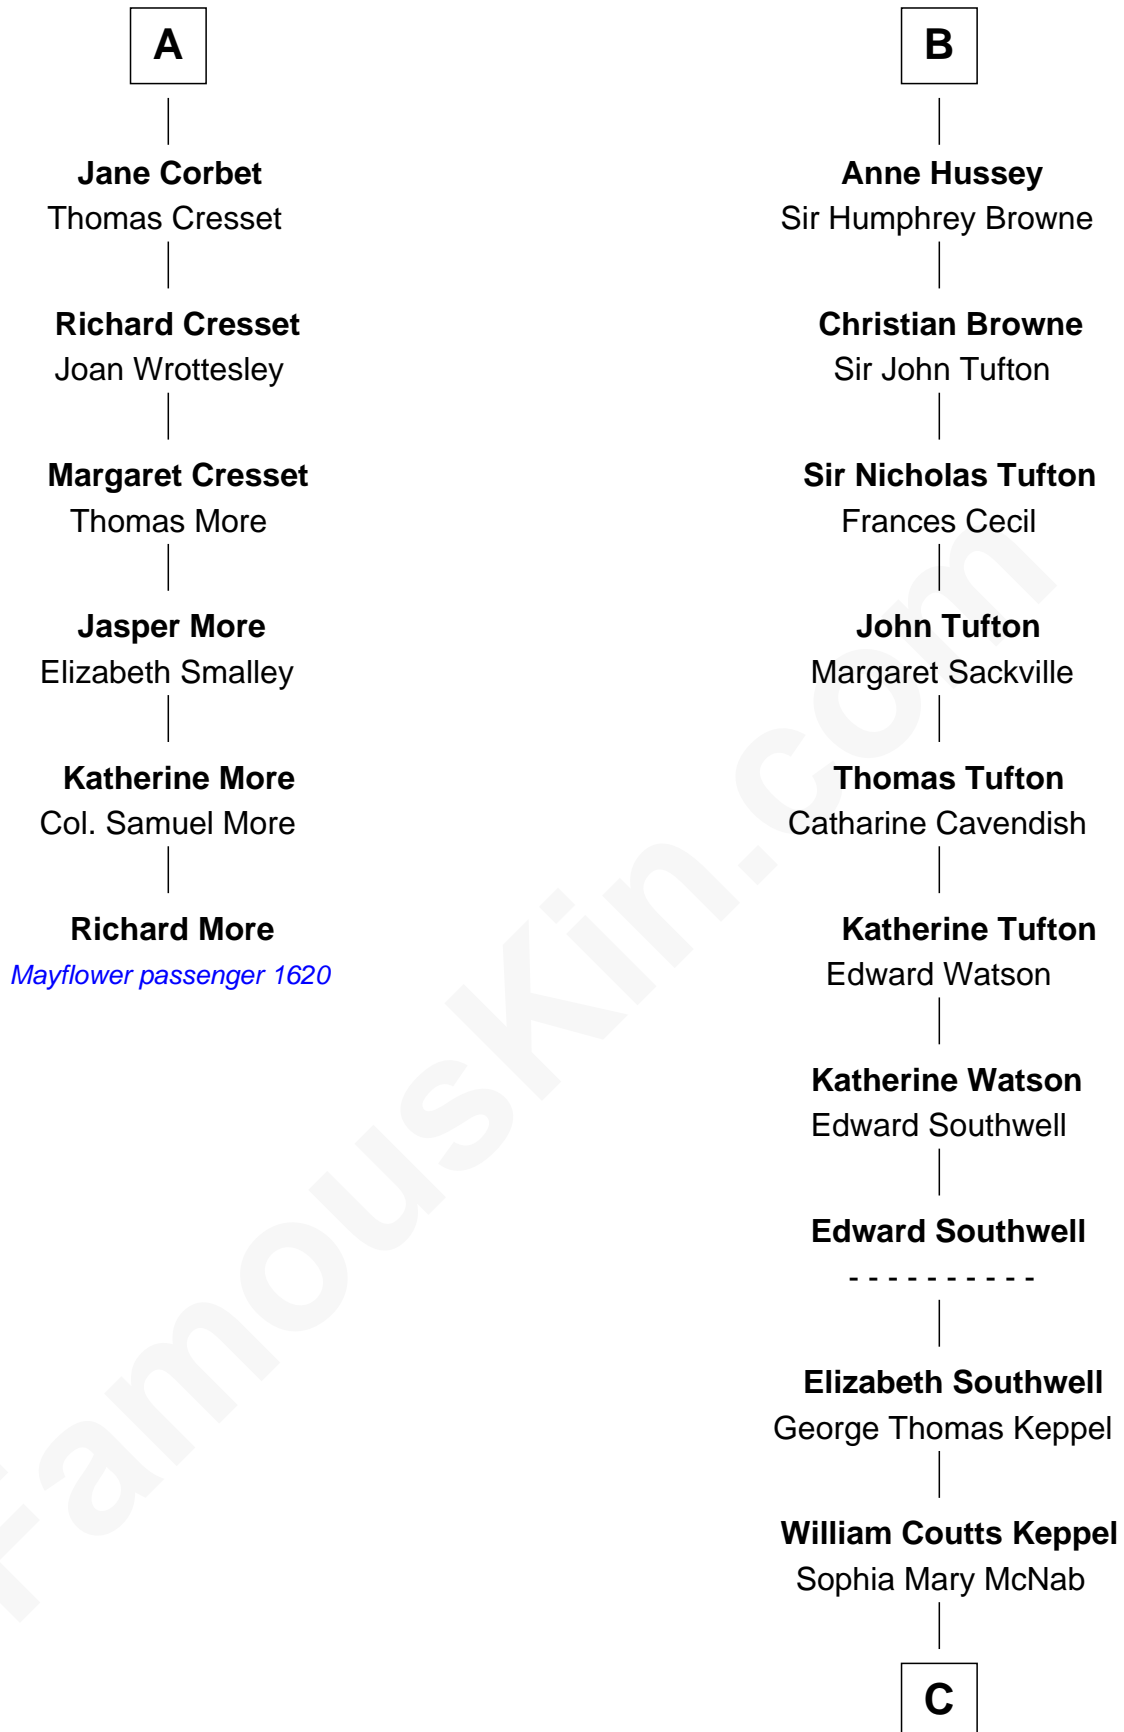

MAYFLOWER

FamousKin.com Relationship Chart of Richard More

(c1614 - c1696) Mayflower passenger 1620

12th cousin 8 times removed of

Camilla Parker Bowles

Queen Consort of the United Kingdom

C

George Keppel

Alice Frederica Edmonstone

Sonia Rosemary Keppel

Roland Calvert Cubitt

Rosalind Maud Cubitt

Bruce Middleton Hope Shand

Camilla Parker Bowles

Queen Consort