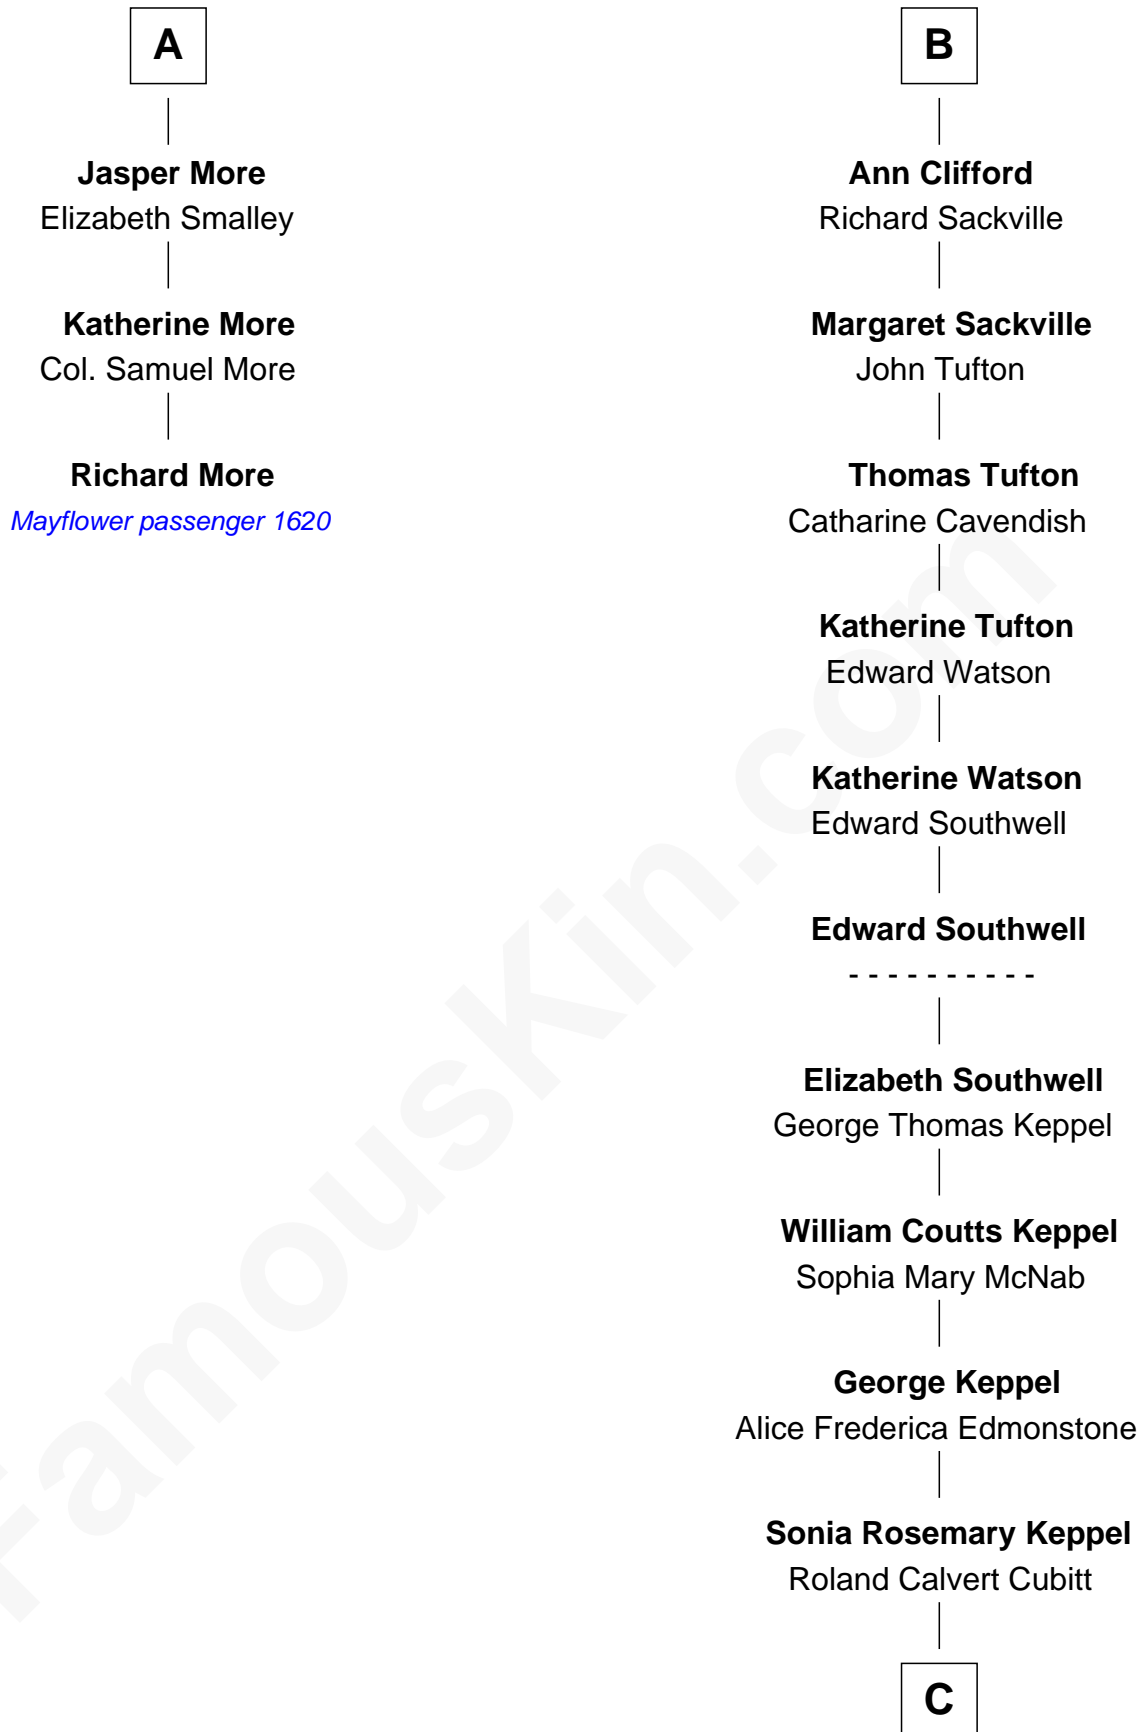

MAYFLOWER

FamousKin.com Relationship Chart of **Richard More**

(c1614 - c1696) *Mayflower* passenger 1620

9th cousin 9 times removed of

Camilla Parker Bowles

Queen Consort of the United Kingdom

Sir Philip le Despencer

Matilda Clifford

Dorothy Sutton

Richard Wrottesley

Joan Wrottesley

Richard Cresset

Margaret Cresset

Thomas More

A

Sir Philip le Despencer

Elizabeth de Tibetot

Margery Despencer

Sir Roger Wentworth

Henry Wentworth

Elizabeth Howard

Margery Wentworth

Sir William Waldegrave

Margaret Waldegrave

Sir John St. John

Margaret St. John

Sir Francis Russell

Margaret Russell

Sir George Clifford

B

C