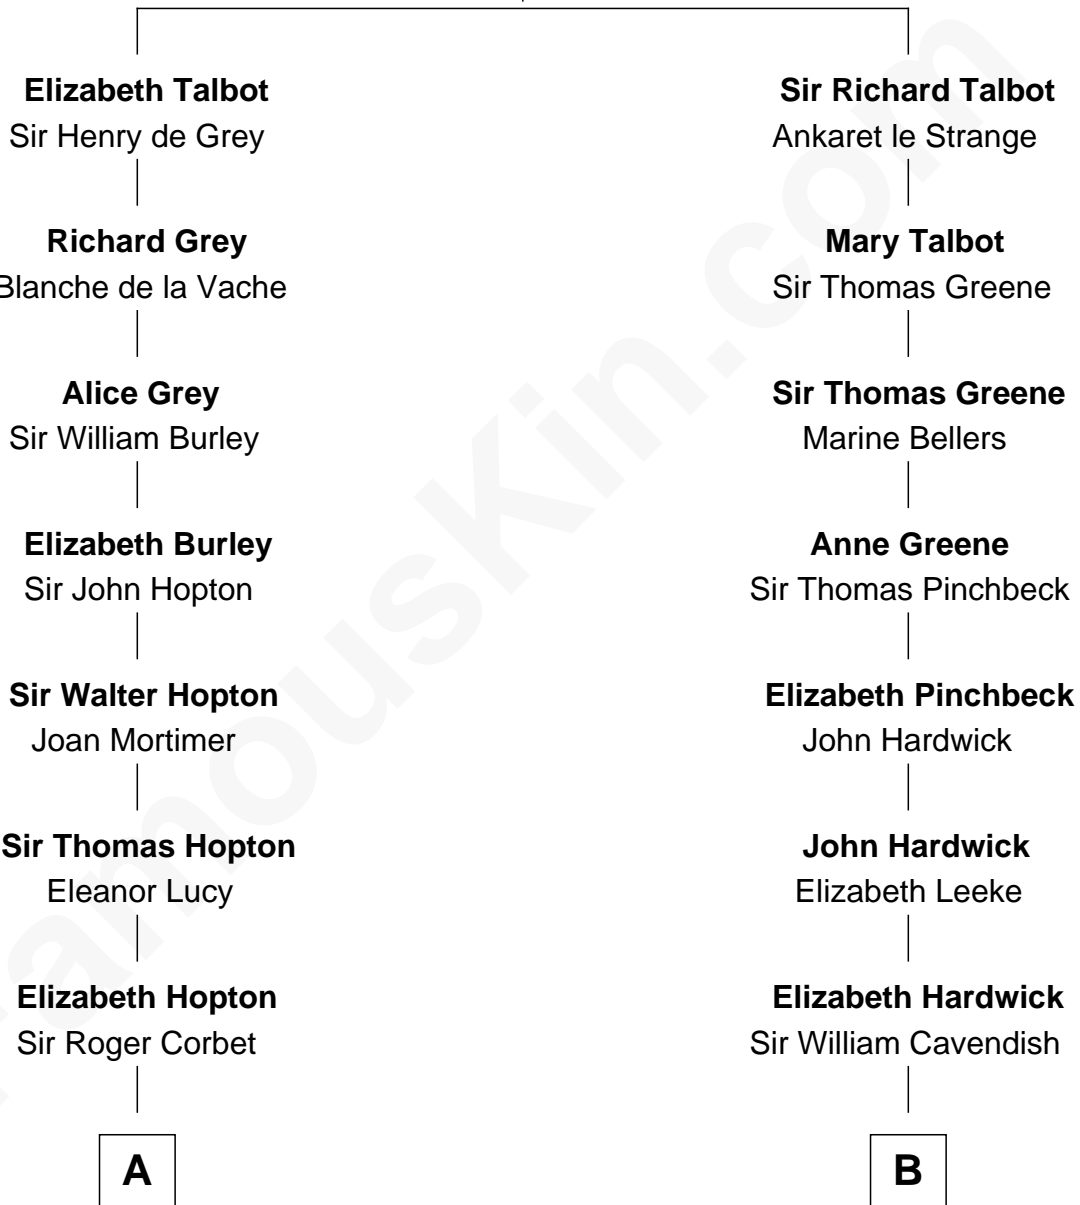

MAYFLOWER

FamousKin.com Relationship Chart of **Richard More**

(c1614 - c1696) *Mayflower* passenger 1620

12th cousin 7 times removed of

Camilla Parker Bowles

Queen Consort of the United Kingdom

Sir Gilbert Talbot

Pernel le Boteler

C

—
Sonia Rosemary Keppel

Roland Calvert Cubitt

—
Rosalind Maud Cubitt

Bruce Middleton Hope Shand

—
Camilla Parker Bowles

Queen Consort