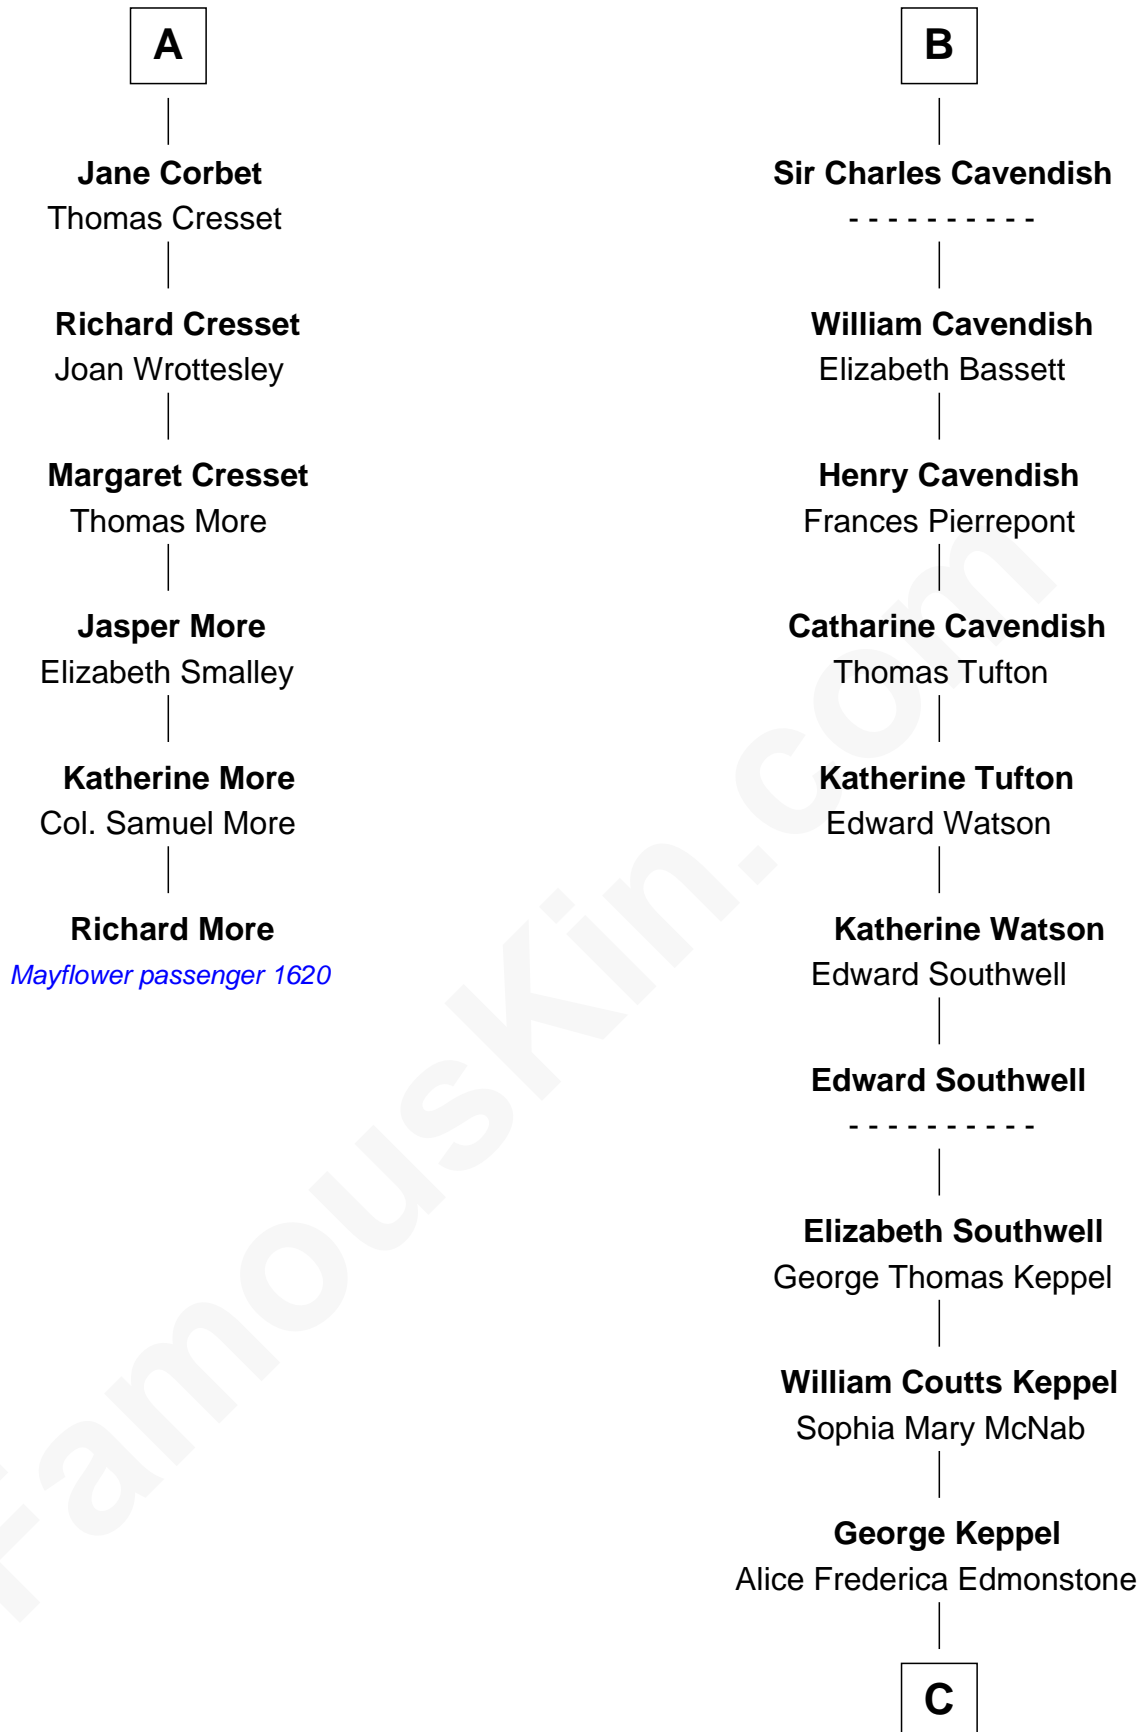

MAYFLOWER

FamousKin.com Relationship Chart of **Richard More**

(c1614 - c1696) *Mayflower* passenger 1620

12th cousin 7 times removed of

Camilla Parker Bowles

Queen Consort of the United Kingdom

Sir Gilbert Talbot

Pernel le Boteler

C

—
Sonia Rosemary Keppel

Roland Calvert Cubitt

—
Rosalind Maud Cubitt

Bruce Middleton Hope Shand

—
Camilla Parker Bowles

Queen Consort