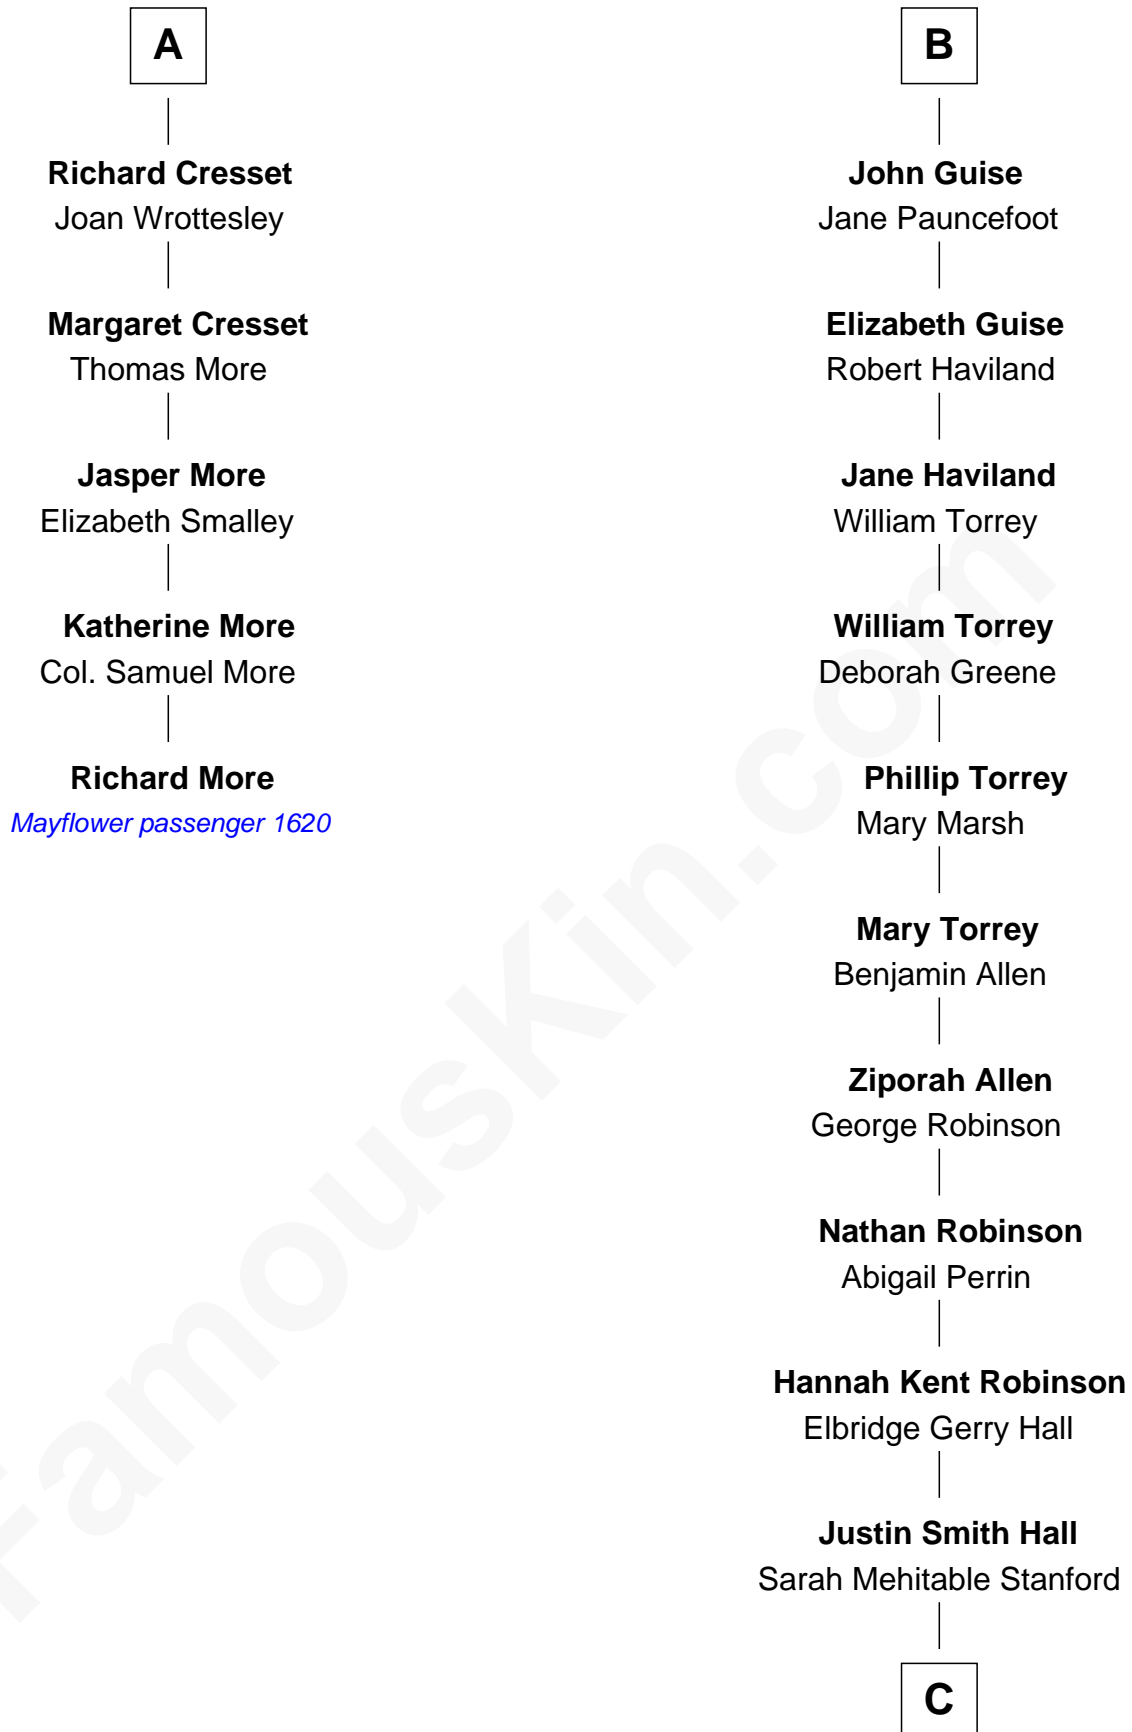

MAYFLOWER

FamousKin.com Relationship Chart of

Richard More

(c1614 - c1696) *Mayflower* passenger 1620

11th cousin 8 times removed of

Raquel Welch

Movie Actress

C

Emery Stanford Hall

Clara Louise Adams

Josephine Sarah Hall

Armando Carlos Tejada

Raquel Welch

aka Raquel Welch

FamousKin.com